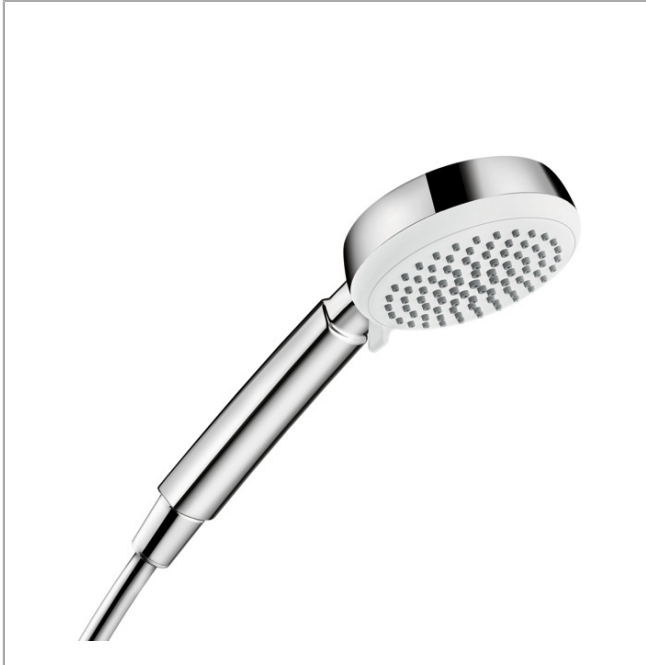

Crometta 100
Crometta 100 Vario-Jet Handshower, 1.8 GPM
 Finishes : **white/chrome** Part no. : **26832401**

Description

Features

- 85 no-clog spray channels
- Spray modes: Vario-Jet (spray zones of variable intensity)
- Flow: 1.8 GPM

Item details

List Price \$ 60.00

Technology

Compliance

Product image

Scale drawing