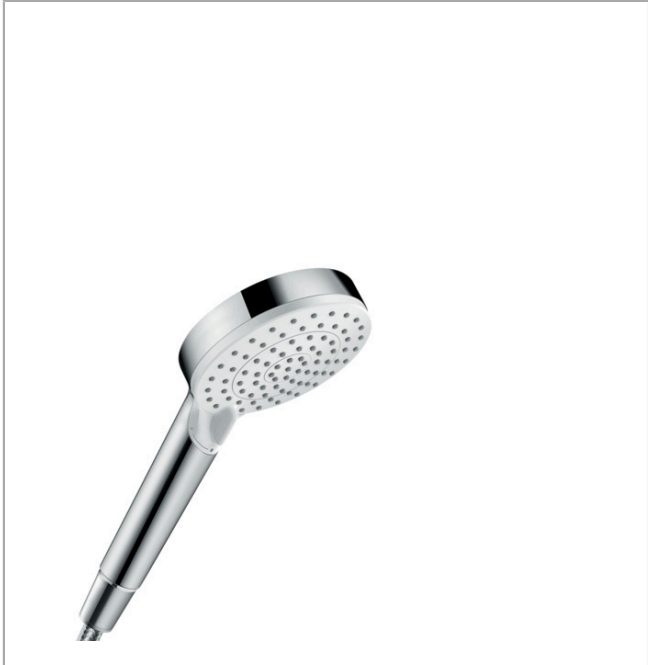

Crometta

Crometta Vario Handshower, 1.8 GPM

Finishes : **chrome** Part no. : **26332401**

Description

Features

- 80 no-clog spray channels
- Spray modes: Vario-Jet (spray zones of variable intensity)
- Flow: 1.8 GPM

Item details

List Price $ 50.00

Technology

Compliance

Product image