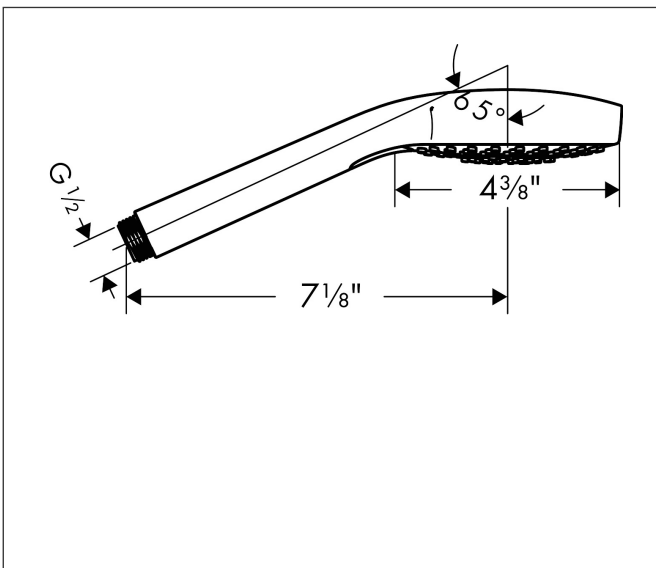

Brand hansgrohe
 Art. Name **Croma Select S** Handshower 110 3-Jet, 1.75 GPM
 Art. Nr. 04724400
 Surface White/ Chrome
 Pos. 1

Product Picture

Features

- Spray pattern: SoftRain, IntenseRain, Massage spray
- 121 no-clog spray nozzles
- Convenient spray selection via Select button
- Spray disc surface: easy cleanable plastic spray disc
- Maximum flow rate (at 3 bar): 6.6 l/min

Drawing

Technology

Spray Types