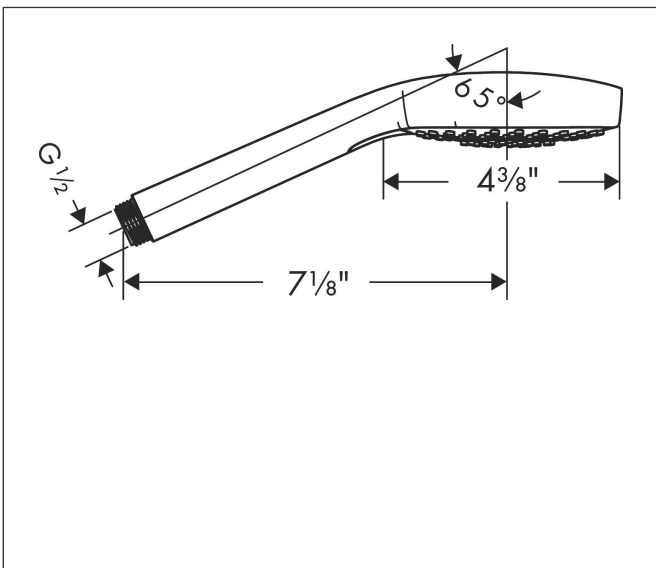

Brand hansgrohe
 Art. Name **Croma Select E** Handshower 110 3-Jet, 1.75 GPM
 Art. Nr. 04723400
 Surface White/ Chrome
 Pos. 1

Product Picture

Features

- Spray pattern: SoftRain, IntenseRain, Massage spray
- 121 no-clog spray nozzles
- Convenient spray selection via Select button
- Spray disc surface: easy cleanable plastic spray disc
- Maximum flow rate (at 3 bar): 6.6 l/min

Drawing

Technology

Spray Types