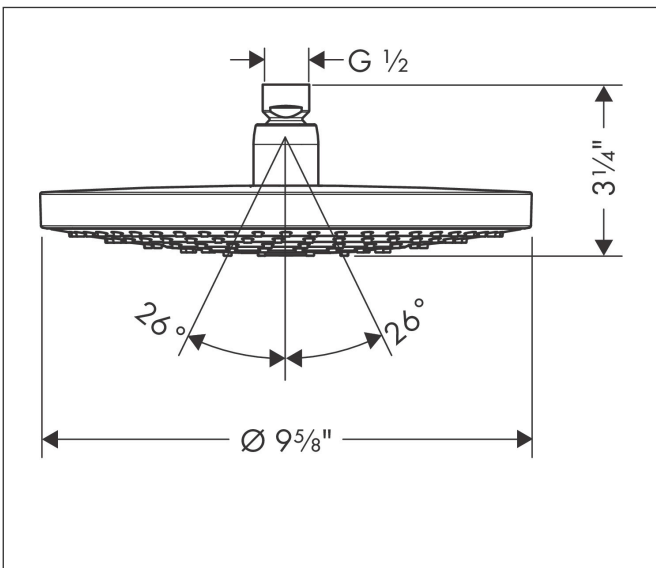

Drawing

Technology

Spray Types