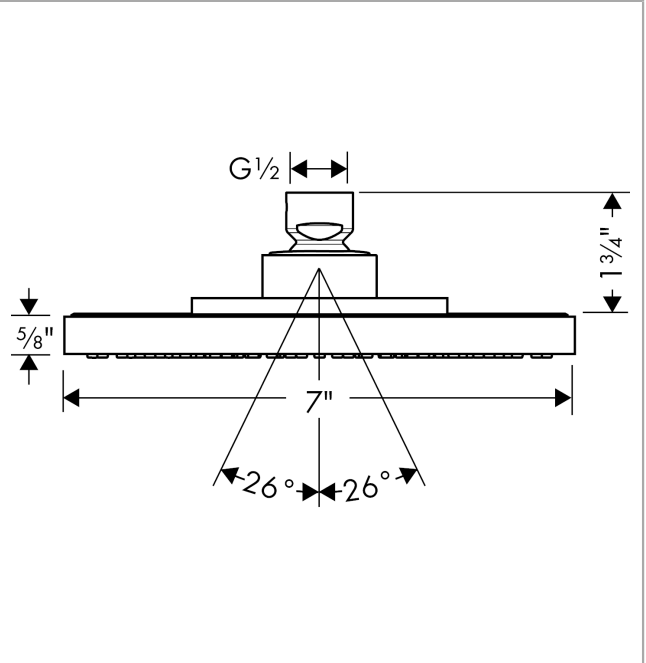

Raindance S

Showerhead 180 1-Jet, 2.0 GPM

Finishes : **brushed nickel** Part no. : **04718820**

Description

Features

- shower head size: 180 mm
- Spray modes: RainAir
- 107 no-clog spray channels
- Fully-finished matching spray face
- Flow: 2.0 GPM (7.6 L/Min)

Item details

List Price \$ 723.00

Technology

Compliance

Product image

Scale drawing

Raindance S

Showerhead 180 1-Jet, 2.0 GPM

Finishes : **brushed nickel** Part no. : **04718820**

Exploded drawing

Year of production: >01/18

Raindance S

Showerhead 180 1-Jet, 2.0 GPM

Finishes : **brushed nickel** Part no. : **04718820**

Spare parts list

Year of production: >01/18

Pos.	Description	Part no.	Price	PU
1	air jet (Eco)	95795820	-	1
2	seal	97606000	-	1
3	lever collar	97536000	-	1
4	nut	97958820	-	1
5	filter packing	88649000	-	1
6	lock washer	98942821	-	1
7	hollow set screw M4x6	97767000	-	1