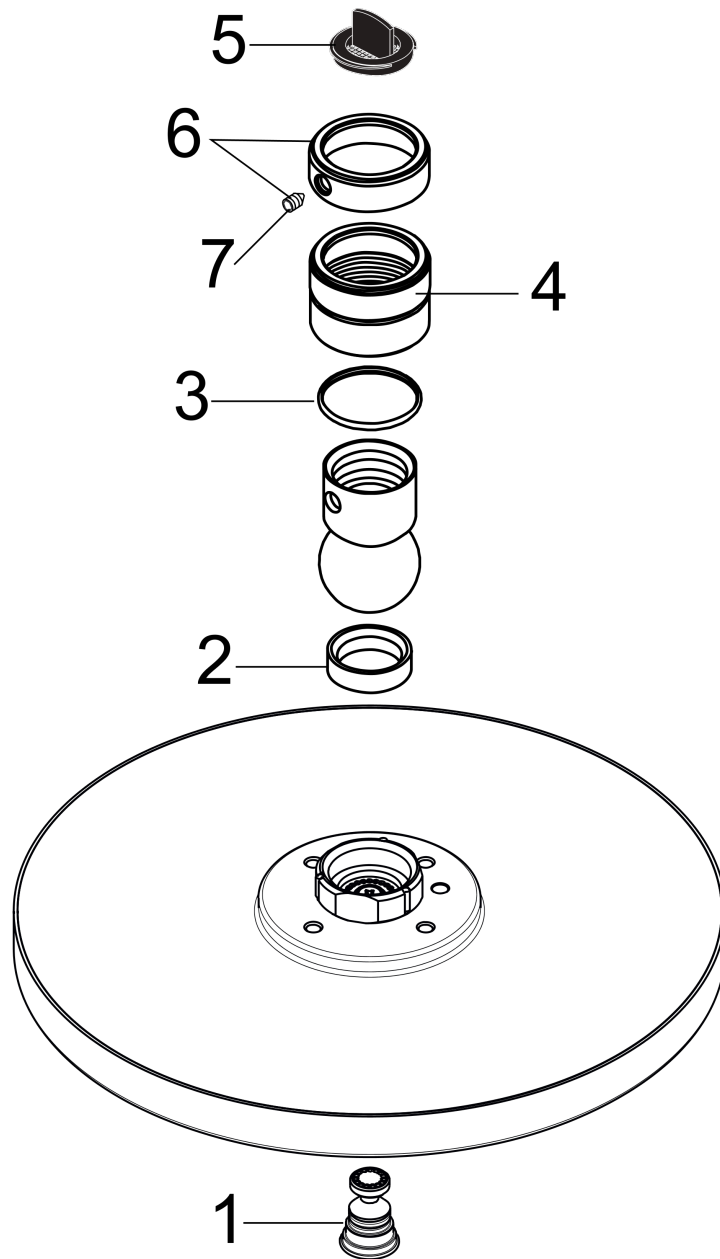

Raindance S

Showerhead 180 1-Jet, 2.0 GPM

Finishes : **brushed nickel** Part no. : **04718820**

Description

Features

- shower head size: 180 mm
- Spray modes: RainAir
- 107 no-clog spray channels
- Fully-finished matching spray face
- Flow: 2.0 GPM (7.6 L/Min)

Item details

List Price \$ 723.00

Technology

Compliance

Product image

Scale drawing

Raindance S

Showerhead 180 1-Jet, 2.0 GPM

Finishes : **brushed nickel** Part no. : **04718820**

Exploded drawing

Year of production: >01/18

Raindance S

Showerhead 180 1-Jet, 2.0 GPM

Finishes : **brushed nickel** Part no. : **04718820**

Spare parts list

Year of production: >01/18

Pos.	Description	Part no.	Price	PU
1	air jet (Eco)	95795820	-	1
2	seal	97606000	-	1
3	lever collar	97536000	-	1
4	nut	97958820	-	1
5	filter packing	88649000	-	1
6	lock washer	98942821	-	1
7	hollow set screw M4x6	97767000	-	1