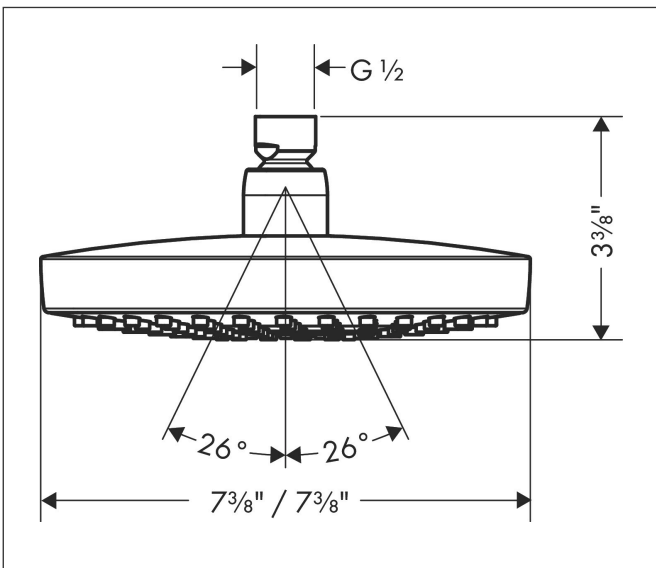

Drawing

Technology

Spray Types