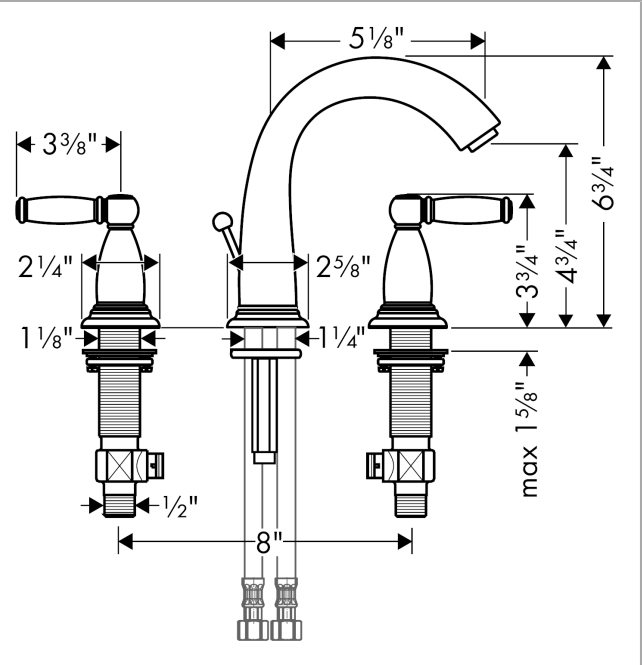

Swing C
Swing C Widespread Faucet with Lever Handles
 Finishes : **Chrome** Part no. : **06117000**

Description

Features

- Solid brass
- Aerated spray
- Flow: 1.5 GPM
- 90° ceramic valves
- Includes pop-up assembly

Item details

List Price \$ 506.00

Technology

Compliance

Product image

Scale drawing

Swing C
Swing C Widespread Faucet with Lever Handles
Finishes : **Chrome** Part no. : **06117000**

Exploded drawing

Year of production: >03/04

Swing C
Swing C Widespread Faucet with Lever Handles
 Finishes : **Chrome** Part no. : **06117000**

Spare parts list

Year of production: >03/04

Pos.	Description	Part no.	Price	PU
1	handle	88612000	-	1
2	escutcheon	88600000	-	1
3	shut off unit right closing	94009000	-	1
4	valve	88503000	-	1
5	fixing set for shut off unit	88511000	-	1
6	shut off unit left closing	94008000	-	1
7	spout cpl.	88603000	-	1
8	aerator M24x1 (7 l/min)	13085000	-	1
9	pull rod	88541000	-	1
10	fixing set	88508000	-	1
11	connection hose 450 mm	88596000	-	1
a	pop up waste	88509000	-	1
b	aerator M24x1 (5 l/min)	88744000	-	1