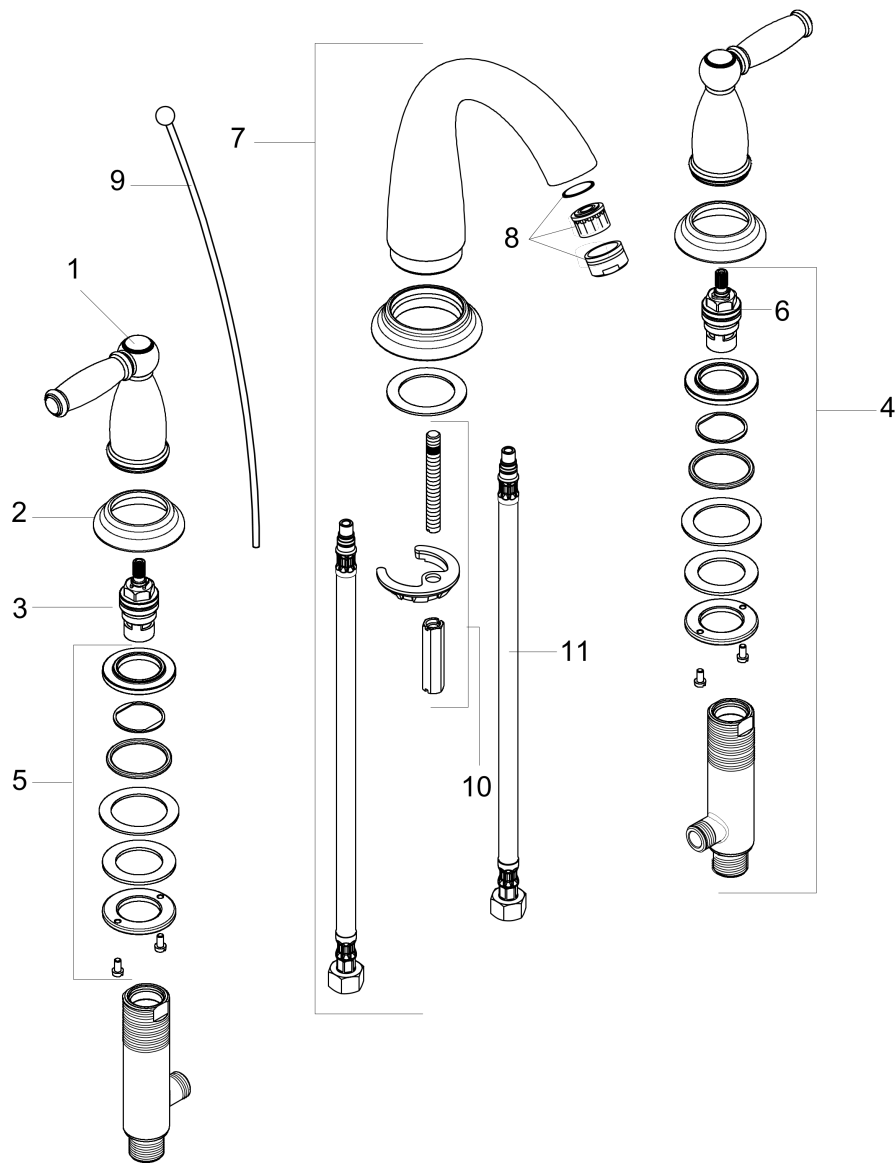

Swing C
Swing C Widespread Faucet with Lever Handles
 Finishes : **Chrome** Part no. : **06117000**

Description

Features

- Solid brass
- Aerated spray
- Flow: 1.5 GPM
- 90° ceramic valves
- Includes pop-up assembly

Item details

List Price \$ 506.00

Technology

Compliance

Product image

Scale drawing

Swing C
Swing C Widespread Faucet with Lever Handles
Finishes : **Chrome** Part no. : **06117000**

Exploded drawing

Year of production: >03/04

Swing C
Swing C Widespread Faucet with Lever Handles
 Finishes : **Chrome** Part no. : **06117000**

Spare parts list

Year of production: >03/04

Pos.	Description	Part no.	Price	PU
1	handle	88612000	-	1
2	escutcheon	88600000	-	1
3	shut off unit right closing	94009000	-	1
4	valve	88503000	-	1
5	fixing set for shut off unit	88511000	-	1
6	shut off unit left closing	94008000	-	1
7	spout cpl.	88603000	-	1
8	aerator M24x1 (7 l/min)	13085000	-	1
9	pull rod	88541000	-	1
10	fixing set	88508000	-	1
11	connection hose 450 mm	88596000	-	1
a	pop up waste	88509000	-	1
b	aerator M24x1 (5 l/min)	88744000	-	1