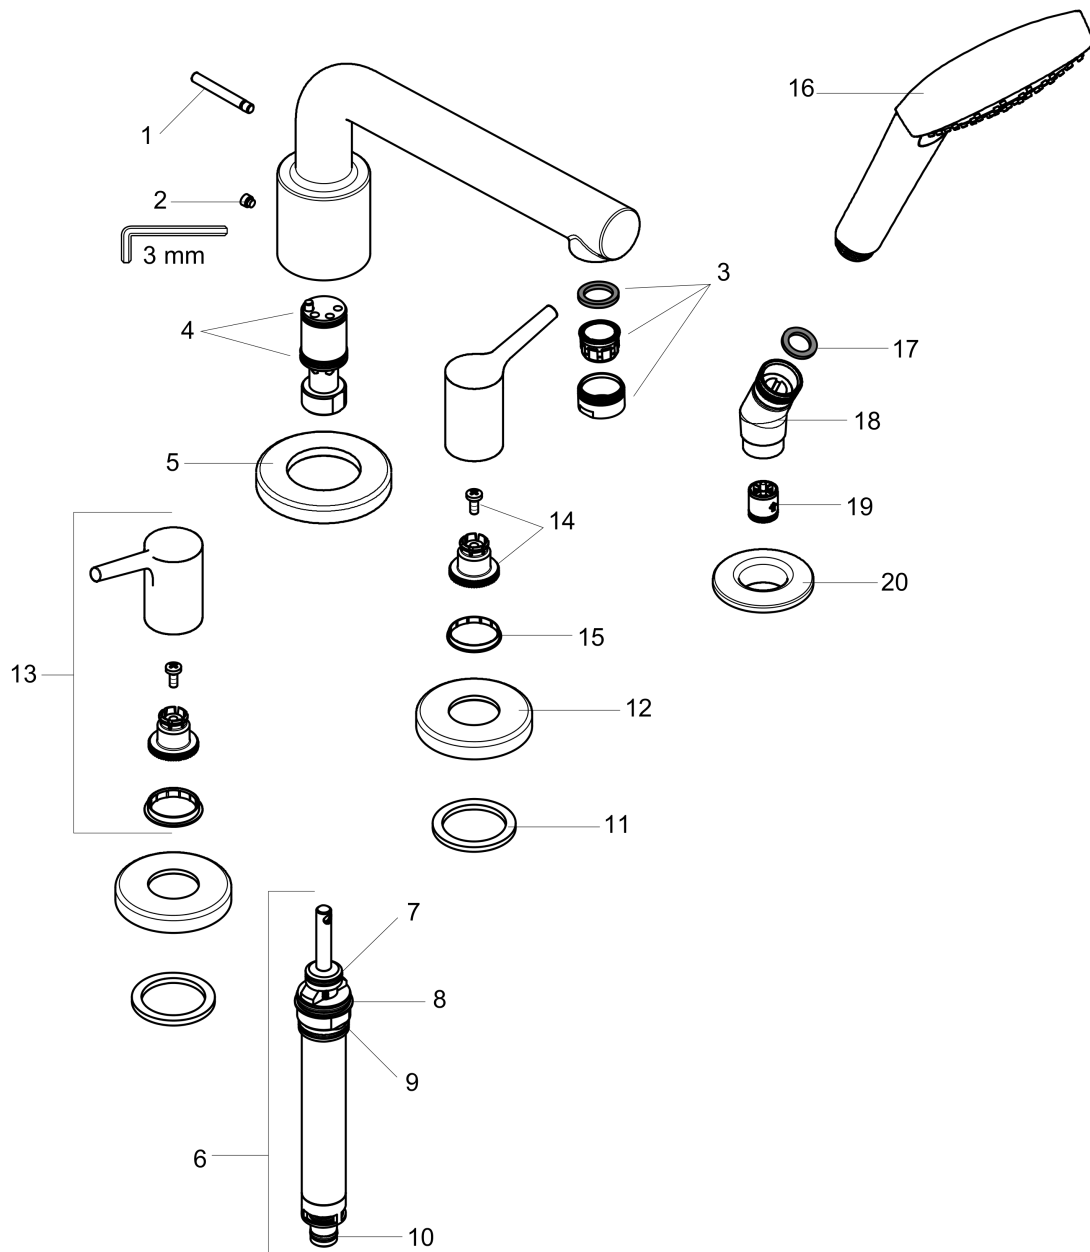

Talis S
Talis S 4-Hole Roman Tub Set Trim
Finishes : **Chrome** Part no. : **72419001**

Exploded drawing

Year of production: >11/16

Talis S
Talis S 4-Hole Roman Tub Set Trim

 Finishes : **Chrome** Part no. : **72419001**

Spare parts list

Year of production: >11/16

Pos.	Description	Part no.	Price	PU
1	diverter knob	98707000	-	1
2	hollow set screw M6x6	97660000	-	1
3	aerator M24x1 (30 l/min)	96512000	-	1
4	O-ring 21x1,5	98219000	-	1
5	escutcheon Ø 70 mm	97779000	-	1
6	selector assy	96775000	-	1
7	O-Ring 14x2,5	98189000	-	1
8	O-Ring 23x2,5	98183000	-	1
9	O-Ring 22x2	98185000	-	1
10	O-ring 9x2,5	98217000	-	1
11	flat seal	98749000	-	1
12	escutcheon	31098000	-	1
13	handle	92781000	-	1
14	handle fixing set	94184000	-	1
15	set of color-rings cold / hot water	95819000	-	1
16	handshower	04529000	-	1
17	filter packing	94246000	-	1
18	shower holder	28071000	-	1
19	set of non return valves DW 15	94074000	-	1
20	escutcheon Ø 52 mm	97159000	-	1
a	spout cpl.	92782000	-	1