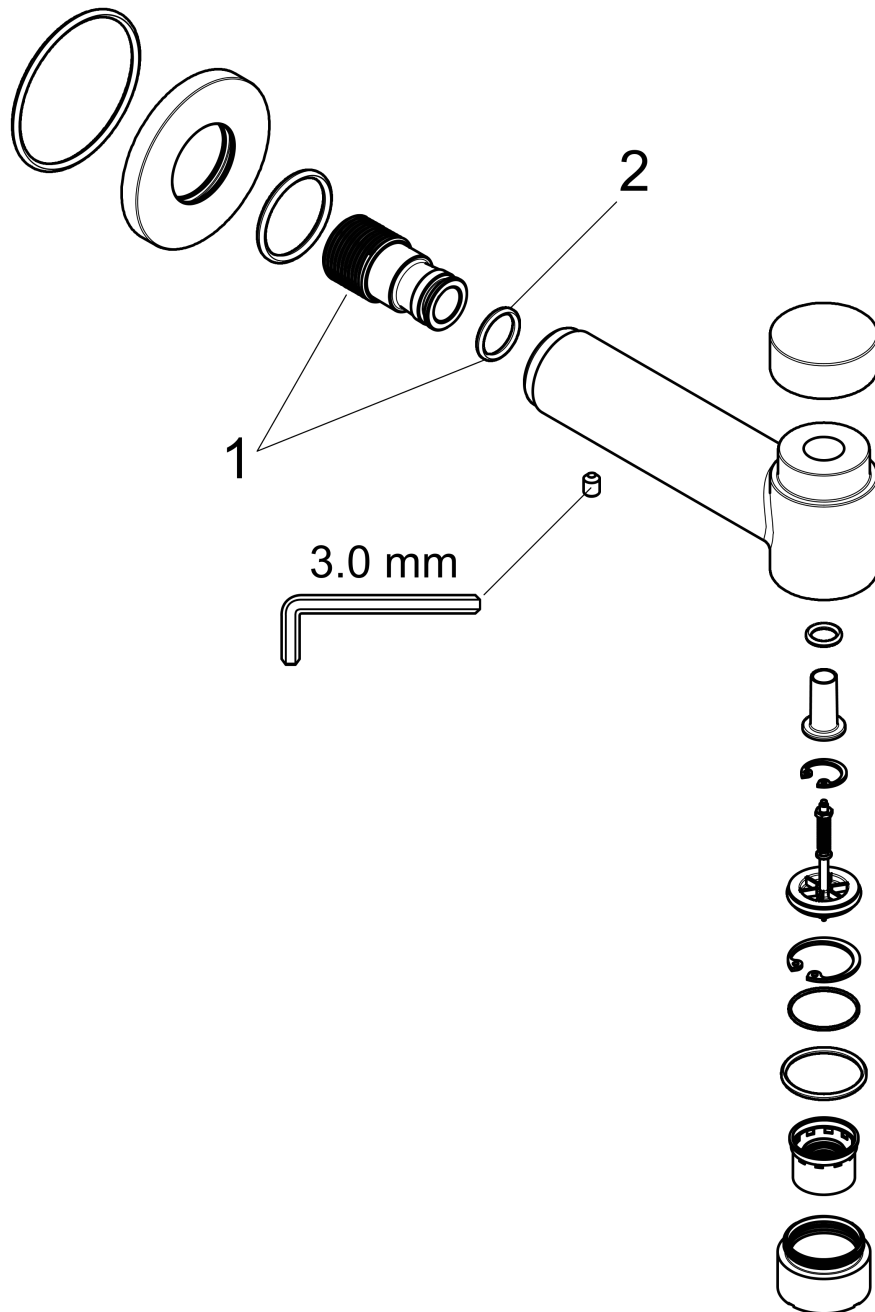

Talis Select S

Talis S Tub Spout with Diverter

Finishes : **Chrome** Part no. : **72411001**

Description

Features

- Solid brass
- 1/2" female and 3/4" male adaptor included

Item details

List Price \$ 164.00

Compliance

Product image

Scale drawing

Talis Select S

Talis S Tub Spout with Diverter

Finishes : **Chrome** Part no. : **72411001**

Exploded drawing

Year of production: >11/16

Talis Select S**Talis S Tub Spout with Diverter**Finishes : **Chrome** Part no. : **72411001****Spare parts list**

Year of production: >11/16

Pos.	Description	Part no.	Price	PU
1	connecting thread	96472001	-	1
2	O-ring 16x2,5	98134000	-	1