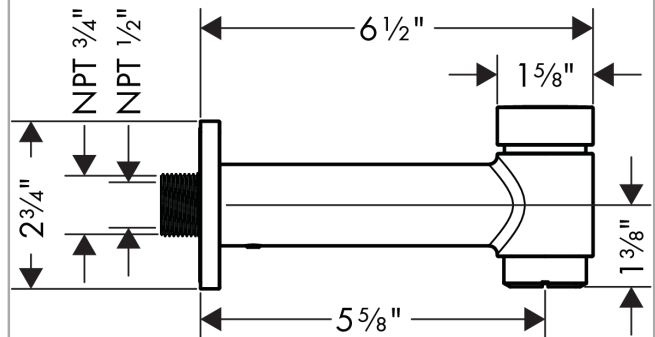

Talis Select S

Talis S Tub Spout with Diverter

Finishes : **Chrome** Part no. : **72411001**

Description

Features

- Solid brass
- 1/2" female and 3/4" male adaptor included

Item details

List Price \$ 164.00

Compliance

Product image

Scale drawing

Talis Select S

Talis S Tub Spout with Diverter

Finishes : **Chrome** Part no. : **72411001**

Exploded drawing

Year of production: >11/16

Talis Select S**Talis S Tub Spout with Diverter**Finishes : **Chrome** Part no. : **72411001****Spare parts list**

Year of production: >11/16

Pos.	Description	Part no.	Price	PU
1	connecting thread	96472001	-	1
2	O-ring 16x2,5	98134000	-	1