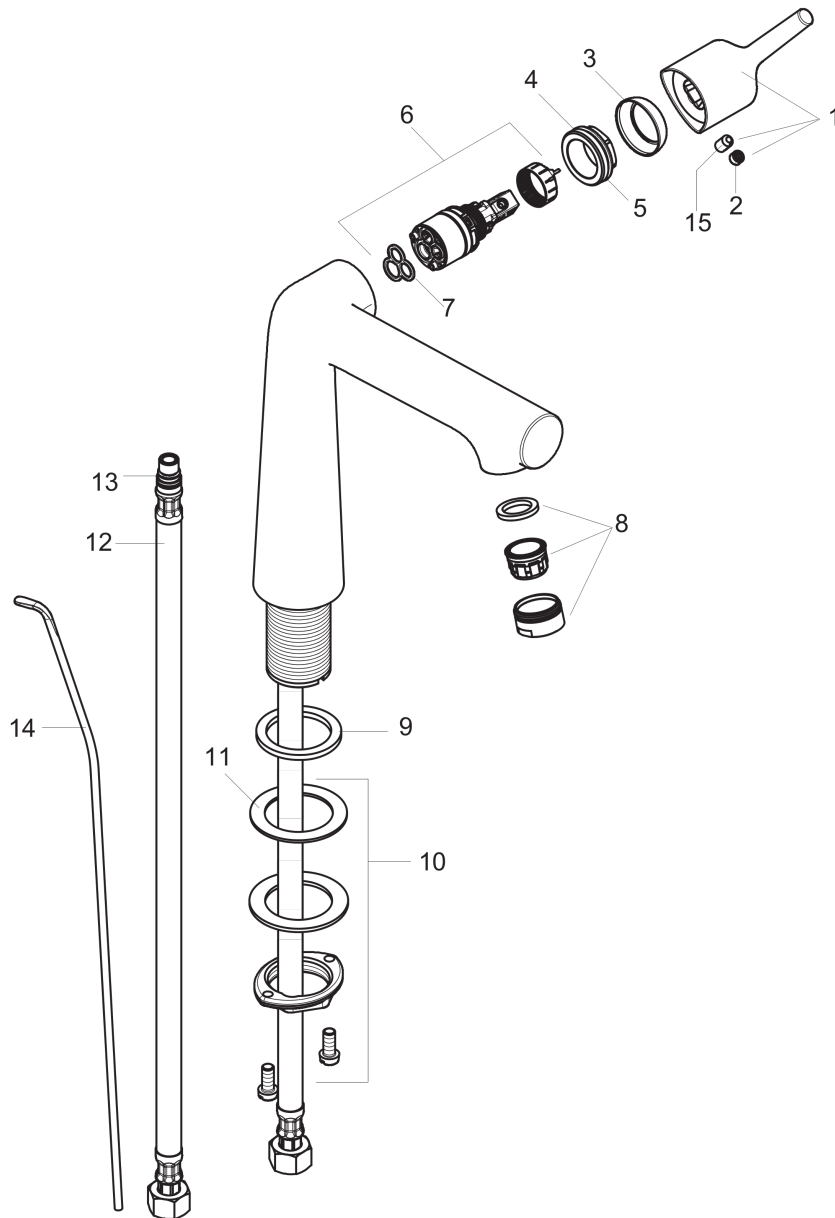

Talis

Talis S 140 Single-Hole Faucet

Finishes : **Chrome** Part no. : **72113001**

Description

Features

- Solid brass
- Aerated spray
- Flow: 1.2 GPM
- Ceramic cartridge
- Includes pop-up assembly

Item details

List Price

\$ 386.00

Technology

Compliance

Product image

Scale drawing

Talis

Talis S 140 Single-Hole Faucet

Finishes : **Chrome** Part no. : **72113001**

Exploded drawing

Year of production: >09/16

Talis

Talis S 140 Single-Hole Faucet

Finishes : **Chrome** Part no. : **72113001**

Spare parts list

Year of production: >09/16

Pos.	Description	Part no.	Price	PU
1	handle	92771000	-	1
2	screw cover	95704000	-	1
3	flange	95493000	-	1
4	nut	95178000	-	1
5	O-ring 24x2	98388000	-	1
6	cartridge, assy	95973001	-	1
7	seal	98865000	-	1
8	aerator M24x1 (4,5 l/min)	92812000	-	1
9	flat seal	98749000	-	1
10	fixing set (Ø 32)	13961000	-	1
11	lever collar	97548000	-	1
12	connection hose 23½" M10x1 3/8"	14099001	-	1
13	O-ring 8x1,75	97827000	-	1
14	pull rod	96657000	-	1
15	hollow set screw M6x10 DIN 916	96029000	-	1
a	pop up waste	88509000	-	1
b	fixation extension 35 mm	13898000	-	1