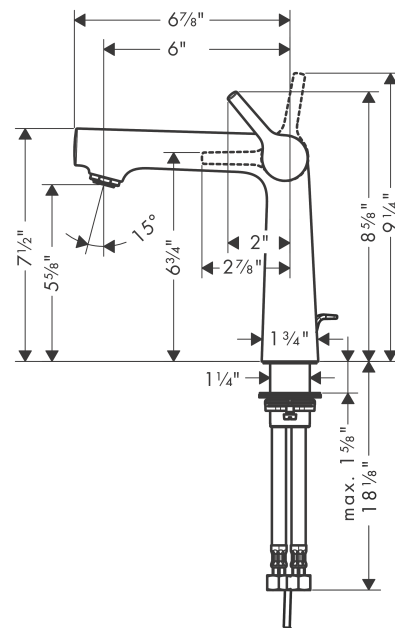

Talis

Talis S 140 Single-Hole Faucet

Finishes : **Chrome** Part no. : **72113001**

Description

Features

- Solid brass
- Aerated spray
- Flow: 1.2 GPM
- Ceramic cartridge
- Includes pop-up assembly

Item details

List Price

\$ 386.00

Technology

Compliance

Product image

Scale drawing

Talis

Talis S 140 Single-Hole Faucet

Finishes : **Chrome** Part no. : **72113001**

Exploded drawing

Year of production: >09/16

Talis

Talis S 140 Single-Hole Faucet

Finishes : **Chrome** Part no. : **72113001**

Spare parts list

Year of production: >09/16

Pos.	Description	Part no.	Price	PU
1	handle	92771000	-	1
2	screw cover	95704000	-	1
3	flange	95493000	-	1
4	nut	95178000	-	1
5	O-ring 24x2	98388000	-	1
6	cartridge, assy	95973001	-	1
7	seal	98865000	-	1
8	aerator M24x1 (4,5 l/min)	92812000	-	1
9	flat seal	98749000	-	1
10	fixing set (Ø 32)	13961000	-	1
11	lever collar	97548000	-	1
12	connection hose 23½" M10x1 3/8"	14099001	-	1
13	O-ring 8x1,75	97827000	-	1
14	pull rod	96657000	-	1
15	hollow set screw M6x10 DIN 916	96029000	-	1
a	pop up waste	88509000	-	1
b	fixation extension 35 mm	13898000	-	1