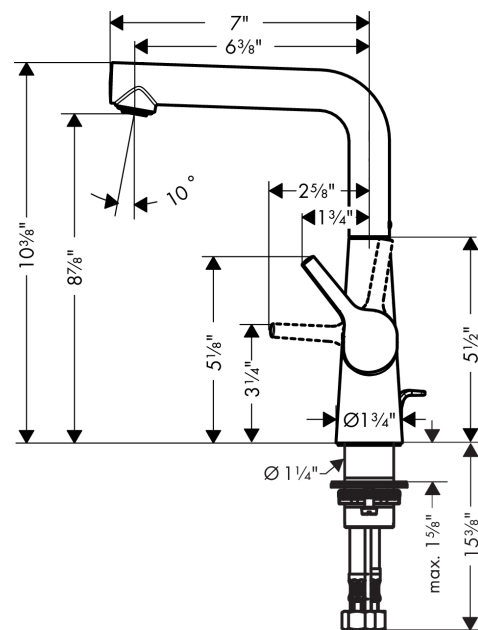

Talis S
Talis S 210 Single-Hole Faucet
 Finishes : **Chrome** Part no. : **72105001**

Description

Features

- Solid brass
- Aerated spray
- Flow: 1.2 GPM
- Ceramic cartridge
- Includes pop-up assembly
- Swivel range 120°

Item details

List Price \$ 386.00

Technology

Compliance

Product image

Scale drawing

Talis S
Talis S 210 Single-Hole Faucet
Finishes : **Chrome** Part no. : **72105001**

Exploded drawing

Year of production: >09/16

Talis S
Talis S 210 Single-Hole Faucet

 Finishes : **Chrome** Part no. : **72105001**

Spare parts list

Year of production: >09/16

Pos.	Description	Part no.	Price	PU
1	spout cpl.	92775000	-	1
2	aerator M24x1 (4,5 l/min)	92877000	-	1
3	handle	92771000	-	1
4	screw cover	95704000	-	1
5	flange	95493000	-	1
6	nut	95178000	-	1
7	O-ring 24x2	98388000	-	1
8	cartridge, assy	95973001	-	1
9	seal	98865000	-	1
10	flat seal	98749000	-	1
11	fixing set (Ø 32)	13961000	-	1
12	lever collar	97548000	-	1
13	connection hose 18½" M8x0,75 3/8"	96321001	-	1
14	pull rod	96657000	-	1
15	sealing set	92646000	-	1
16	axialring	97558000	-	1
17	O-Ring 14x2,5	98189000	-	1
18	screw	97662000	-	1
19	set of locating rings (110° / 150°)	98486000	-	1
a	pop up waste	88509000	-	1
b	fixation extension 35 mm	13898000	-	1