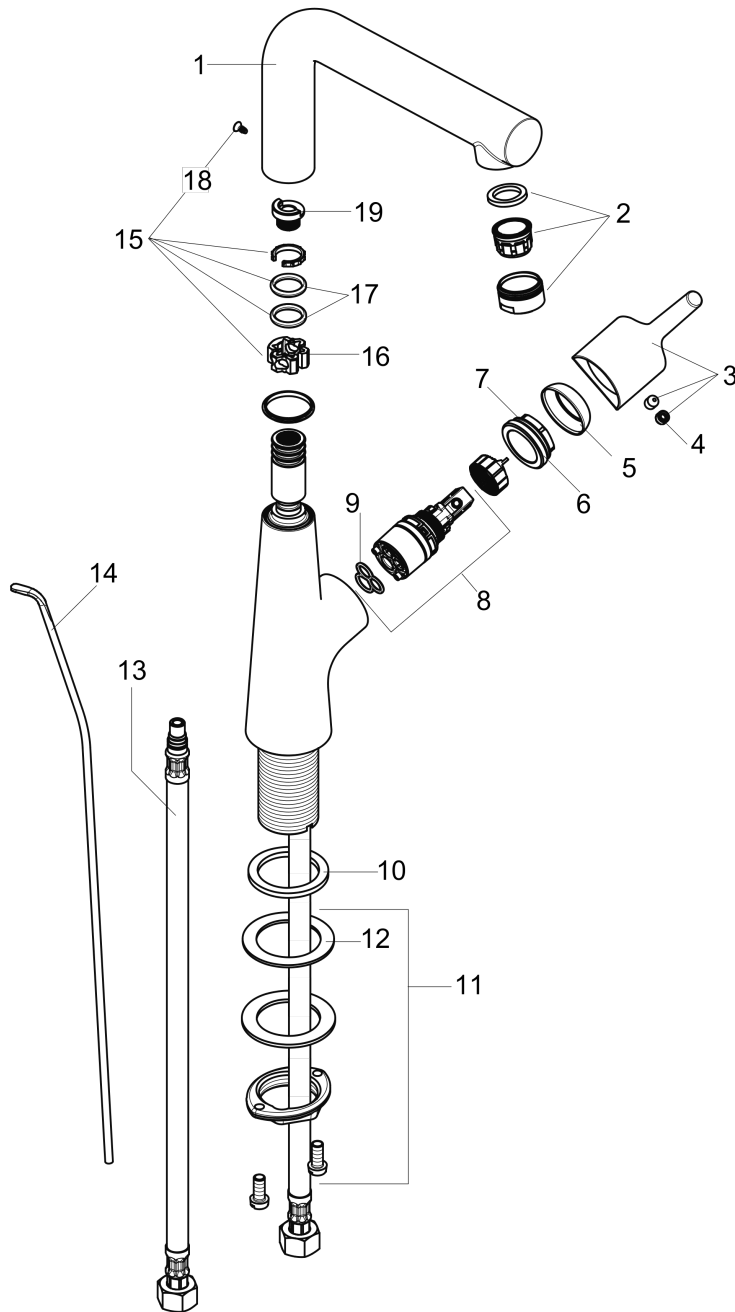

Talis S
Talis S 210 Single-Hole Faucet
 Finishes : **Chrome** Part no. : **72105001**

Description

Features

- Solid brass
- Aerated spray
- Flow: 1.2 GPM
- Ceramic cartridge
- Includes pop-up assembly
- Swivel range 120°

Item details

List Price \$ 386.00

Technology

Compliance

Product image

Scale drawing

Talis S
Talis S 210 Single-Hole Faucet
Finishes : **Chrome** Part no. : **72105001**

Exploded drawing

Year of production: >09/16

Talis S
Talis S 210 Single-Hole Faucet

 Finishes : **Chrome** Part no. : **72105001**

Spare parts list

Year of production: >09/16

Pos.	Description	Part no.	Price	PU
1	spout cpl.	92775000	-	1
2	aerator M24x1 (4,5 l/min)	92877000	-	1
3	handle	92771000	-	1
4	screw cover	95704000	-	1
5	flange	95493000	-	1
6	nut	95178000	-	1
7	O-ring 24x2	98388000	-	1
8	cartridge, assy	95973001	-	1
9	seal	98865000	-	1
10	flat seal	98749000	-	1
11	fixing set (Ø 32)	13961000	-	1
12	lever collar	97548000	-	1
13	connection hose 18½" M8x0,75 3/8"	96321001	-	1
14	pull rod	96657000	-	1
15	sealing set	92646000	-	1
16	axialring	97558000	-	1
17	O-Ring 14x2,5	98189000	-	1
18	screw	97662000	-	1
19	set of locating rings (110° / 150°)	98486000	-	1
a	pop up waste	88509000	-	1
b	fixation extension 35 mm	13898000	-	1