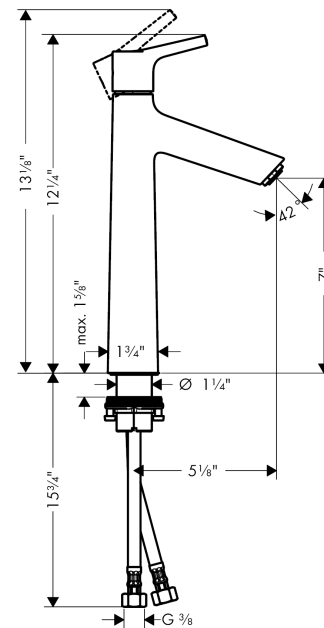

Talis S
Talis S 190 Single-Hole Faucet without Pop-Up
 Finishes : **Chrome** Part no. : **72032001**

Description

Features

- Solid brass
- Aerated spray
- Flow: 1.2 GPM
- Ceramic cartridge
- Pop-up assembly not included

Item details

List Price \$ 342.00

Technology

Compliance

Product image

Scale drawing

Talis S
Talis S 190 Single-Hole Faucet without Pop-Up
Finishes : **Chrome** Part no. : **72032001**

Exploded drawing

Year of production: >08/16

Talis S
Talis S 190 Single-Hole Faucet without Pop-Up
 Finishes : **Chrome** Part no. : **72032001**

Spare parts list

Year of production: >08/16

Pos.	Description	Part no.	Price	PU
1	handle	92626000	-	1
2	screw cover	95704000	-	1
3	flange	92625000	-	1
4	nut	92627000	-	1
5	O-ring 27x1,5	92527000	-	1
6	cartridge, assy	95973001	-	1
7	seal	98865000	-	1
8	adapter for cartridge	92628000	-	1
9	adapter for cartridge	98866000	-	1
10	O-ring 23x2	98398000	-	1
11	aerator M24x1 (4,5 l/min)	92877000	-	1
12	flat seal	98749000	-	1
13	fixing set (Ø 32)	13961000	-	1
14	lever collar	97548000	-	1
15	connection hose 23½" M8x0,75 3/8"	98600001	-	1
16	O-ring 7x1,5	98422000	-	1