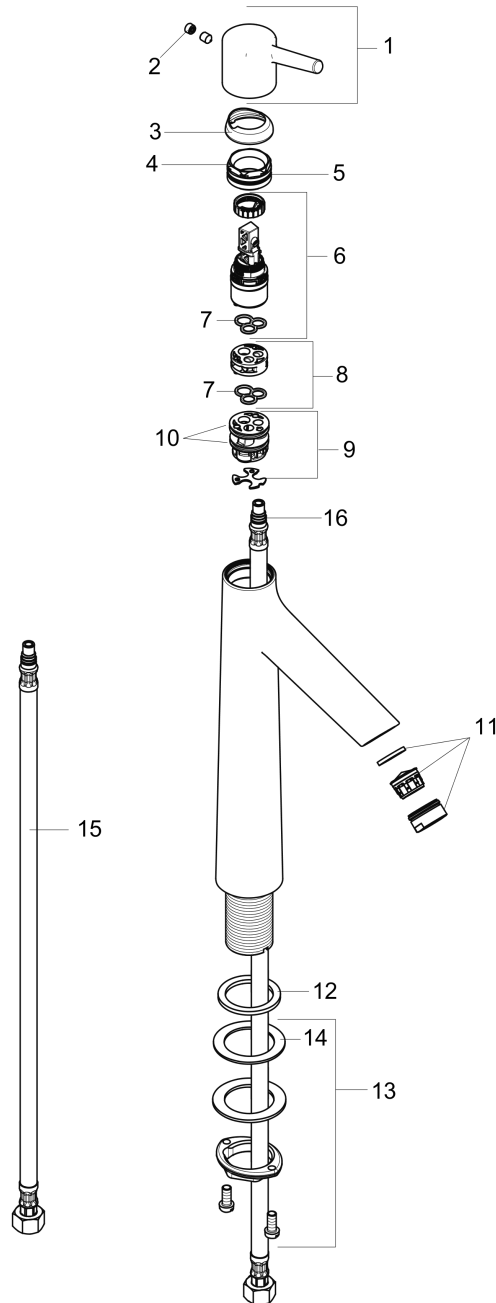

Talis S
Talis S 190 Single-Hole Faucet without Pop-Up
 Finishes : **Chrome** Part no. : **72032001**

Description

Features

- Solid brass
- Aerated spray
- Flow: 1.2 GPM
- Ceramic cartridge
- Pop-up assembly not included

Item details

List Price \$ 342.00

Technology

Compliance

Product image

Scale drawing

Talis S
Talis S 190 Single-Hole Faucet without Pop-Up
Finishes : **Chrome** Part no. : **72032001**

Exploded drawing

Year of production: >08/16

Talis S
Talis S 190 Single-Hole Faucet without Pop-Up
 Finishes : **Chrome** Part no. : **72032001**

Spare parts list

Year of production: >08/16

Pos.	Description	Part no.	Price	PU
1	handle	92626000	-	1
2	screw cover	95704000	-	1
3	flange	92625000	-	1
4	nut	92627000	-	1
5	O-ring 27x1,5	92527000	-	1
6	cartridge, assy	95973001	-	1
7	seal	98865000	-	1
8	adapter for cartridge	92628000	-	1
9	adapter for cartridge	98866000	-	1
10	O-ring 23x2	98398000	-	1
11	aerator M24x1 (4,5 l/min)	92877000	-	1
12	flat seal	98749000	-	1
13	fixing set (Ø 32)	13961000	-	1
14	lever collar	97548000	-	1
15	connection hose 23½" M8x0,75 3/8"	98600001	-	1
16	O-ring 7x1,5	98422000	-	1