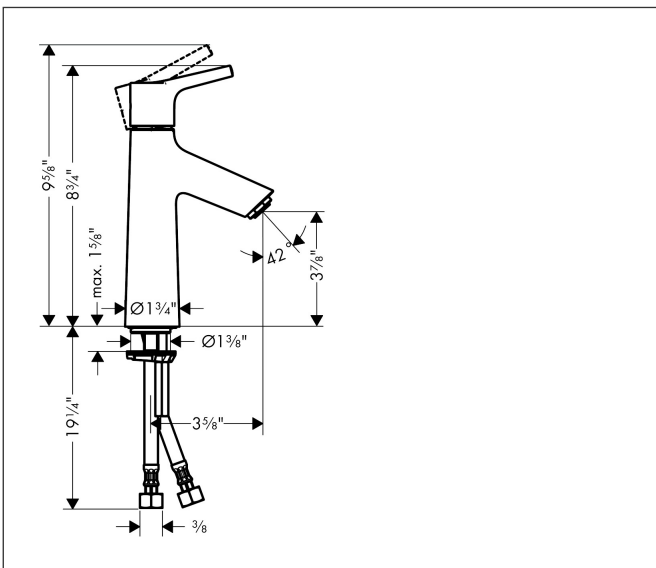

Brand hansgrohe
Art. Name **Talis S** Single-Hole Faucet 100, 1.0 GPM
Art. Nr. 72025001
Surface Chrome
Pos. 1

Product Picture

Features

- Handle design: lever handle
- Spray pattern: aerated spray
- Maximum flow rate (at 3 bar): 3.8 l/min
- Ceramic cartridge

Drawing

Technology