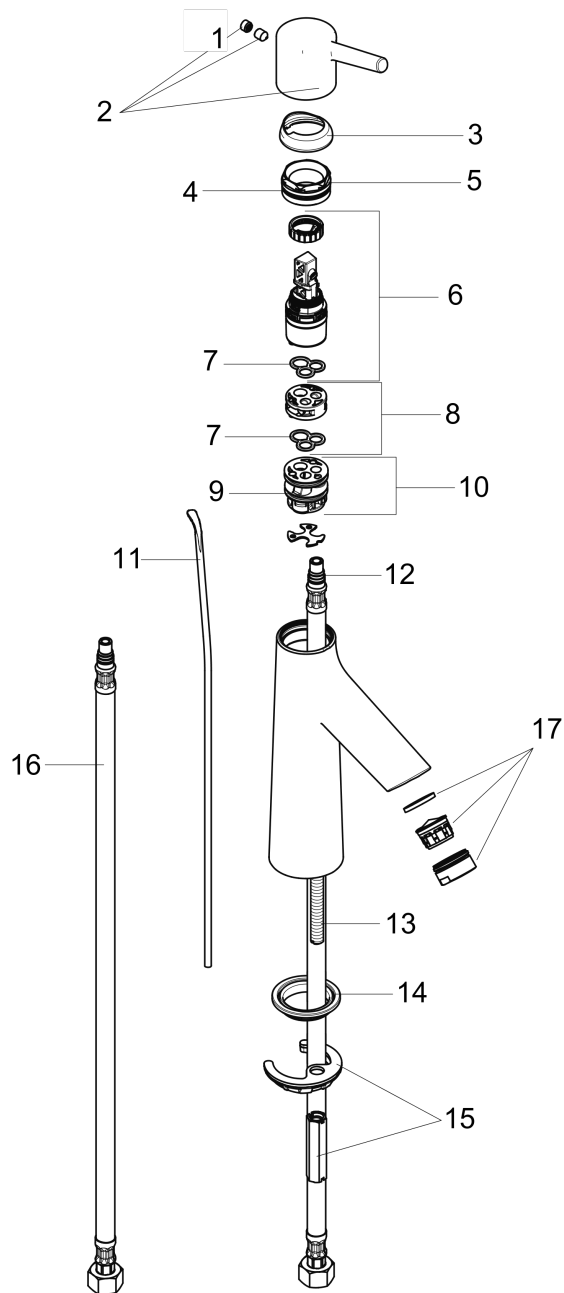

Talis S
Talis S 100 Single-Hole Faucet
 Finishes : **Chrome** Part no. : **72020001**

Description

Features

- Solid brass
- Aerated spray
- Flow: 1.2 GPM
- Ceramic cartridge
- Includes pop-up assembly

Item details

List Price \$ 228.00

Technology

Compliance

Product image

Scale drawing

Talis S
Talis S 100 Single-Hole Faucet
Finishes : **Chrome** Part no. : **72020001**

Exploded drawing

Year of production: >08/16

Talis S
Talis S 100 Single-Hole Faucet

 Finishes : **Chrome** Part no. : **72020001**

Spare parts list

Year of production: >08/16

Pos.	Description	Part no.	Price	PU
1	screw cover	95704000	-	1
2	handle	92626000	-	1
3	flange	92625000	-	1
4	nut	92627000	-	1
5	O-ring 27x1,5	92527000	-	1
6	cartridge, assy	95973001	-	1
7	seal	98865000	-	1
8	adapter for cartridge	92628000	-	1
9	O-ring 23x2	98398000	-	1
10	adapter for cartridge	98866000	-	1
11	pull rod	96657000	-	1
12	O-ring 7x1,5	98422000	-	1
13	screw M8 x 68	97736000	-	1
14	seal Ø 42	98722000	-	1
15	fixing set	96016000	-	1
16	connection hose 18½" M8x0,75 3/8"	96321001	-	1
17	aerator M24x1 (4,5 l/min)	92877000	-	1
a	pop up waste	88509000	-	1