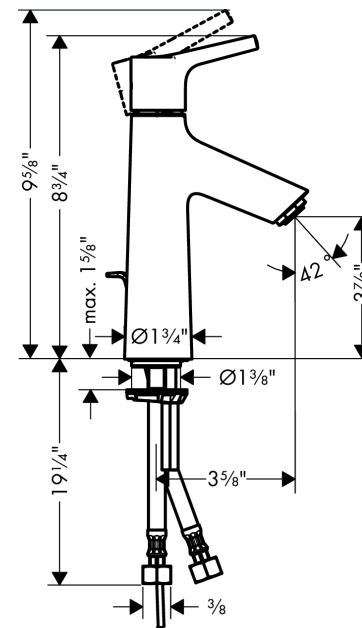

Talis S
Talis S 100 Single-Hole Faucet
 Finishes : **Chrome** Part no. : **72020001**

Description

Features

- Solid brass
- Aerated spray
- Flow: 1.2 GPM
- Ceramic cartridge
- Includes pop-up assembly

Item details

List Price \$ 228.00

Technology

Compliance

Product image

Scale drawing

Talis S
Talis S 100 Single-Hole Faucet
Finishes : **Chrome** Part no. : **72020001**

Exploded drawing

Year of production: >08/16

Talis S
Talis S 100 Single-Hole Faucet

 Finishes : **Chrome** Part no. : **72020001**

Spare parts list

Year of production: >08/16

Pos.	Description	Part no.	Price	PU
1	screw cover	95704000	-	1
2	handle	92626000	-	1
3	flange	92625000	-	1
4	nut	92627000	-	1
5	O-ring 27x1,5	92527000	-	1
6	cartridge, assy	95973001	-	1
7	seal	98865000	-	1
8	adapter for cartridge	92628000	-	1
9	O-ring 23x2	98398000	-	1
10	adapter for cartridge	98866000	-	1
11	pull rod	96657000	-	1
12	O-ring 7x1,5	98422000	-	1
13	screw M8 x 68	97736000	-	1
14	seal Ø 42	98722000	-	1
15	fixing set	96016000	-	1
16	connection hose 18½" M8x0,75 3/8"	96321001	-	1
17	aerator M24x1 (4,5 l/min)	92877000	-	1
a	pop up waste	88509000	-	1