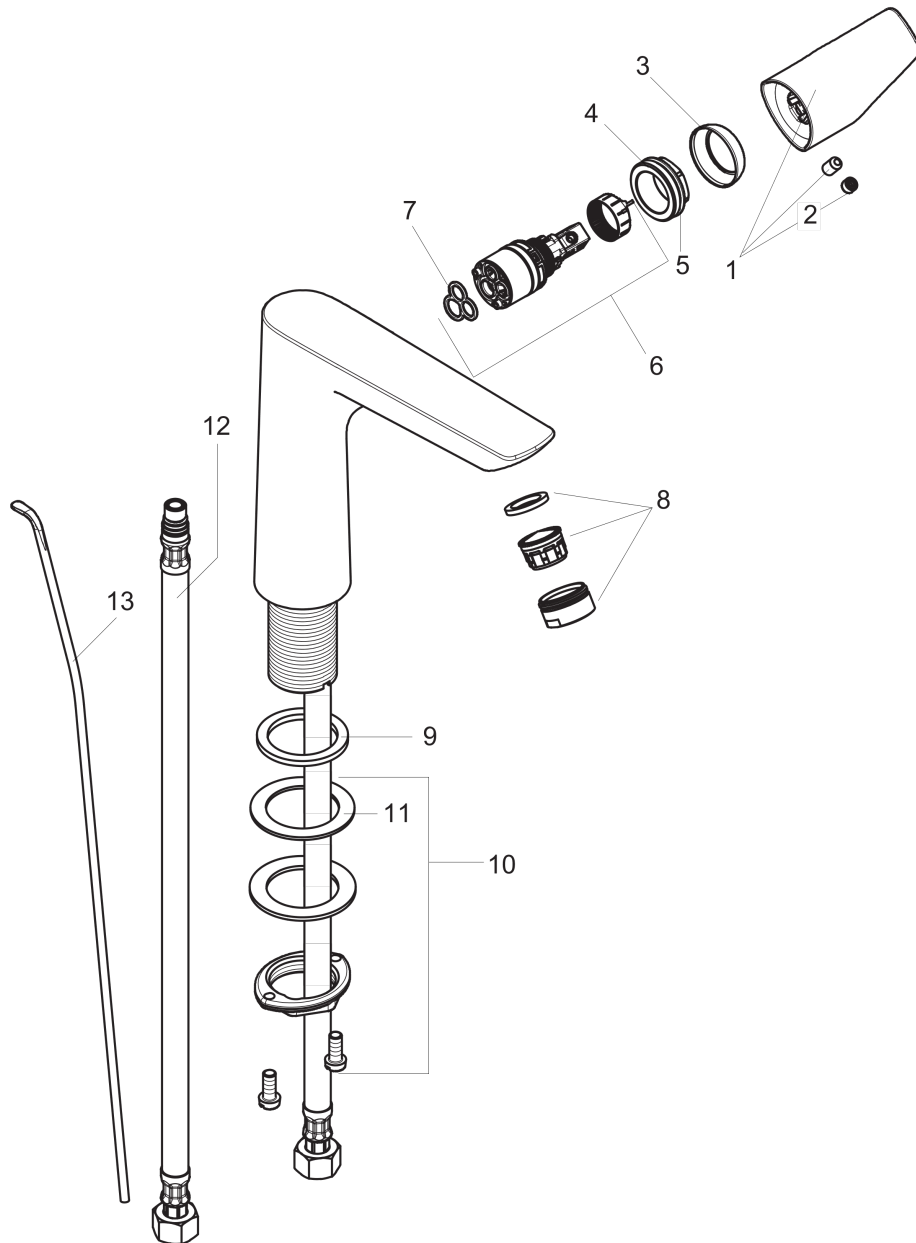

## Product image

## Scale drawing

**Talis E**  
**Talis E 150 Single-Hole Faucet**  
Finishes : **Chrome**    Part no. : **71754001**

## Exploded drawing

Year of production: >11/16

**Talis E**  
**Talis E 150 Single-Hole Faucet**  
 Finishes : **Chrome**    Part no. : **71754001**

## Spare parts list

Year of production: >11/16

Pos.	Description	Part no.	Price	PU
1	handle	92777000	-	1
2	screw cover	95704000	-	1
3	flange	95493000	-	1
4	nut	95178000	-	1
5	O-ring 24x2	98388000	-	1
6	cartridge, assy	95973001	-	1
7	seal	98865000	-	1
8	aerator M24x1 (4,5 l/min)	92877000	-	1
9	flat seal	98749000	-	1
10	fixing set (Ø 32)	13961000	-	1
11	lever collar	97548000	-	1
12	connection hose 17½" M10x1 3/8"	94071001	-	1
13	pull rod	96657000	-	1
a	pop up waste	88509000	-	1