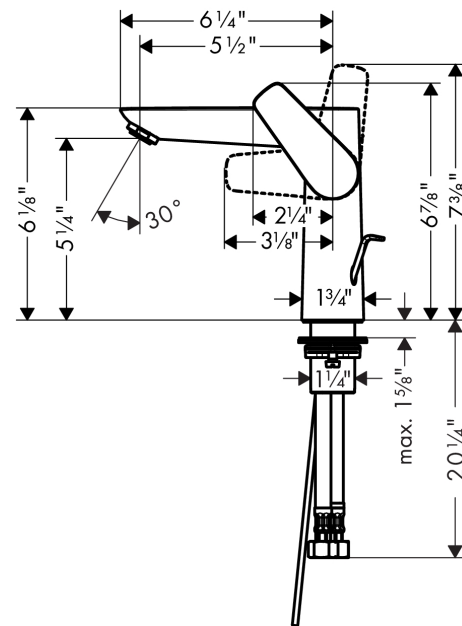

## Scale drawing

**Talis E**  
**Talis E 150 Single-Hole Faucet**  
Finishes : **Chrome**    Part no. : **71754001**

## Exploded drawing

Year of production: >11/16

**Talis E**  
**Talis E 150 Single-Hole Faucet**  
 Finishes : **Chrome**    Part no. : **71754001**

## Spare parts list

Year of production: >11/16

Pos.	Description	Part no.	Price	PU
1	handle	92777000	-	1
2	screw cover	95704000	-	1
3	flange	95493000	-	1
4	nut	95178000	-	1
5	O-ring 24x2	98388000	-	1
6	cartridge, assy	95973001	-	1
7	seal	98865000	-	1
8	aerator M24x1 (4,5 l/min)	92877000	-	1
9	flat seal	98749000	-	1
10	fixing set (Ø 32)	13961000	-	1
11	lever collar	97548000	-	1
12	connection hose 17½" M10x1 3/8"	94071001	-	1
13	pull rod	96657000	-	1
a	pop up waste	88509000	-	1