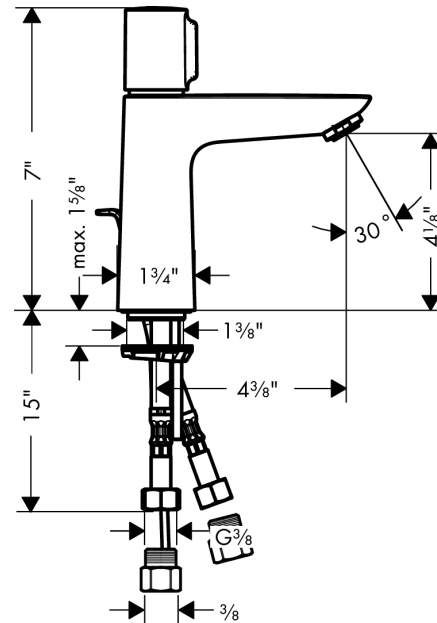

Scale drawing