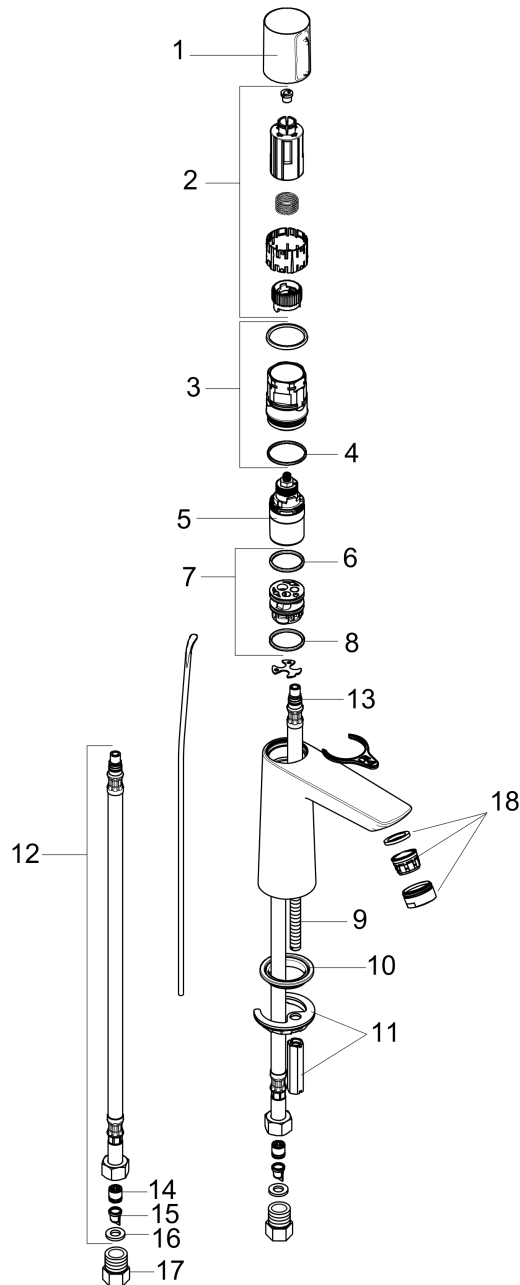

## Product image

## Scale drawing

**Talis E**  
**Talis Select E 110 Single-Hole Faucet**  
Finishes : **Chrome**    Part no. : **71750001**

## Exploded drawing

Year of production: >11/16

**Talis E**

**Talis Select E 110 Single-Hole Faucet**

Finishes : **Chrome** Part no. : **71750001**

**Spare parts list**

Year of production: >11/16

| Pos. | Description                         | Part no. | Price | PU |
|------|-------------------------------------|----------|-------|----|
| 1    | handle                              | 92525000 | -     | 1  |
| 2    | adapter for handle                  | 92526000 | -     | 1  |
| 3    | nut                                 | 92528000 | -     | 1  |
| 4    | O-ring 27x1,5                       | 92527000 | -     | 1  |
| 5    | cartridge, assy                     | 92529000 | -     | 1  |
| 6    | O-Ring 28x2                         | 98194000 | -     | 1  |
| 7    | adapter for cartridge               | 98866000 | -     | 1  |
| 8    | O-ring 23x2                         | 98398000 | -     | 1  |
| 9    | screw M8 x 68                       | 97736000 | -     | 1  |
| 10   | seal Ø 42                           | 98722000 | -     | 1  |
| 11   | fixing set                          | 96016000 | -     | 1  |
| 12   | connection hose 450 mm M8x0,75 G3/8 | 92531000 | -     | 1  |
| 13   | O-ring 7x1,5                        | 98422000 | -     | 1  |
| 14   | non return valve DW 10              | 96456000 | -     | 1  |
| 15   | filter                              | 92532000 | -     | 1  |
| 16   | sealing set                         | 92533000 | -     | 1  |
| 17   | adapter for connection hose         | 88802000 | -     | 1  |
| 18   | aerator M24x1 (4,5 l/min)           | 92877000 | -     | 1  |
| a    | pop up waste                        | 88509000 | -     | 1  |