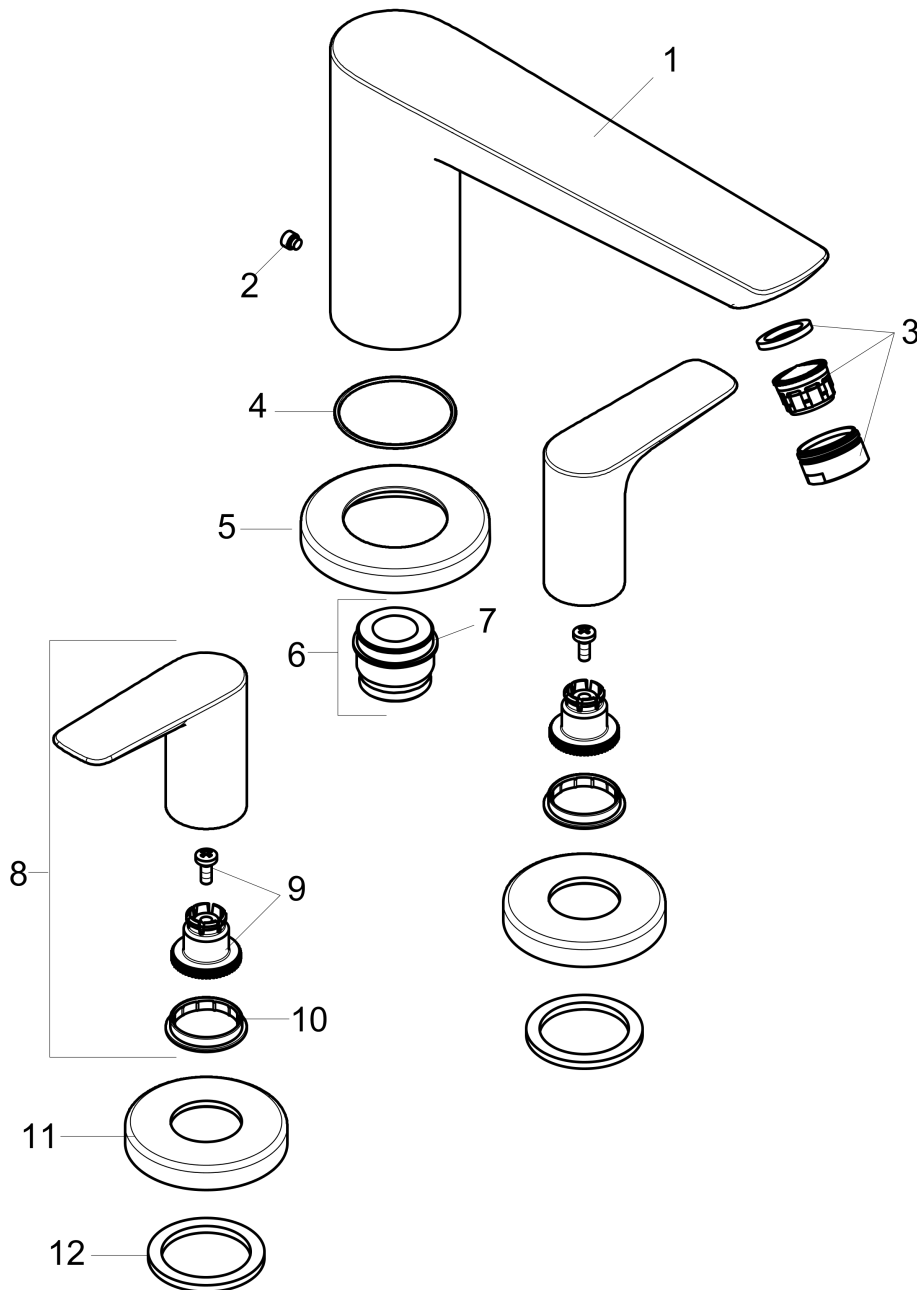

Talis E

Talis E 3-Hole Roman Tub Set Trim

Finishes : **Chrome** Part no. : **71747001**

Description

Features

- Flow: 5.8 GPM
- 90° ceramic valves
- Solid brass

Required accessories

- Rough, 3-Hole Roman Tub Set (#06607USA)

Item details

List Price \$ 300.00

Compliance

Product image

Scale drawing

Talis E
Talis E 3-Hole Roman Tub Set Trim
Finishes : **Chrome** Part no. : **71747001**

Exploded drawing

Year of production: >06/16

Talis E

Talis E 3-Hole Roman Tub Set Trim

Finishes : **Chrome** Part no. : **71747001**

Spare parts list

Year of production: >06/16

Pos.	Description	Part no.	Price	PU
1	spout cpl.	92783000	-	1
2	hollow set screw M6x6	97660000	-	1
3	aerator M24x1 (30 l/min)	96512000	-	1
4	O-ring 41x1,5	98168000	-	1
5	escutcheon Ø 70 mm	97779000	-	1
6	adapter for spout	88512000	-	1
7	O-Ring 23x2,5	98183000	-	1
8	handle	92779000	-	1
9	handle fixing set	94184000	-	1
10	set of color-rings cold / hot water	96299000	-	1
11	escutcheon	31098000	-	1
12	flat seal	98749000	-	1
a	Grease	90920000	-	1