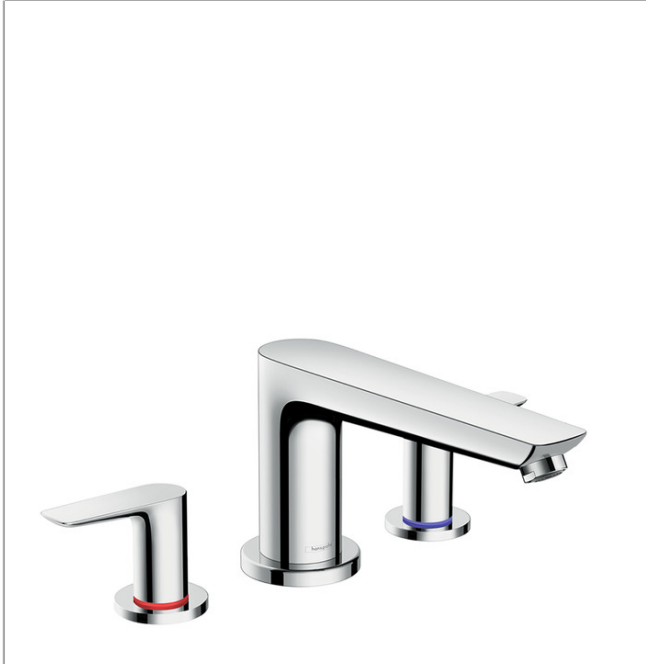

Talis E

Talis E 3-Hole Roman Tub Set Trim

Finishes : **Chrome** Part no. : **71747001**

Description

Features

- Flow: 5.8 GPM
- 90° ceramic valves
- Solid brass

Required accessories

- Rough, 3-Hole Roman Tub Set (#06607USA)

Item details

List Price \$ 300.00

Compliance

Product image

Scale drawing

Talis E
Talis E 3-Hole Roman Tub Set Trim
Finishes : **Chrome** Part no. : **71747001**

Exploded drawing

Year of production: >06/16

Talis E

Talis E 3-Hole Roman Tub Set Trim

Finishes : **Chrome** Part no. : **71747001**

Spare parts list

Year of production: >06/16

Pos.	Description	Part no.	Price	PU
1	spout cpl.	92783000	-	1
2	hollow set screw M6x6	97660000	-	1
3	aerator M24x1 (30 l/min)	96512000	-	1
4	O-ring 41x1,5	98168000	-	1
5	escutcheon Ø 70 mm	97779000	-	1
6	adapter for spout	88512000	-	1
7	O-Ring 23x2,5	98183000	-	1
8	handle	92779000	-	1
9	handle fixing set	94184000	-	1
10	set of color-rings cold / hot water	96299000	-	1
11	escutcheon	31098000	-	1
12	flat seal	98749000	-	1
a	Grease	90920000	-	1