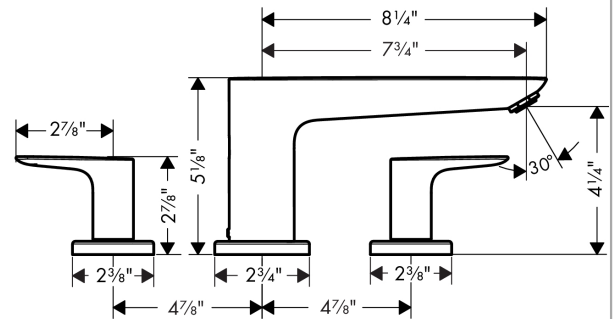

Talis E

Talis E 3-Hole Roman Tub Set Trim

Finishes : **Chrome** Part no. : **71747001**

Description

Features

- Flow: 5.8 GPM
- 90° ceramic valves
- Solid brass

Required accessories

- Rough, 3-Hole Roman Tub Set (#06607USA)

Item details

List Price \$ 300.00

Compliance

Product image

Scale drawing

Talis E
Talis E 3-Hole Roman Tub Set Trim
Finishes : **Chrome** Part no. : **71747001**

Exploded drawing

Year of production: >06/16

Talis E

Talis E 3-Hole Roman Tub Set Trim

Finishes : **Chrome** Part no. : **71747001**

Spare parts list

Year of production: >06/16

Pos.	Description	Part no.	Price	PU
1	spout cpl.	92783000	-	1
2	hollow set screw M6x6	97660000	-	1
3	aerator M24x1 (30 l/min)	96512000	-	1
4	O-ring 41x1,5	98168000	-	1
5	escutcheon Ø 70 mm	97779000	-	1
6	adapter for spout	88512000	-	1
7	O-Ring 23x2,5	98183000	-	1
8	handle	92779000	-	1
9	handle fixing set	94184000	-	1
10	set of color-rings cold / hot water	96299000	-	1
11	escutcheon	31098000	-	1
12	flat seal	98749000	-	1
a	Grease	90920000	-	1