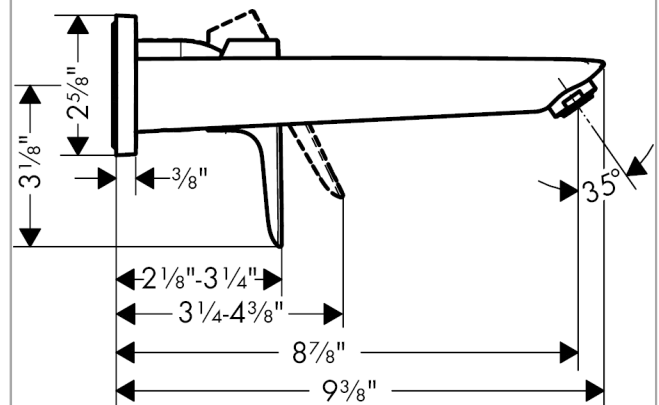

Talis E
Talis E Wall-Mounted Single-Handle Faucet Trim
 Finishes : **Chrome** Part no. : **71734001**

Description

Features

- Solid brass
- Aerated spray
- Flow: 1.2 GPM
- Ceramic cartridge
- Pop-up assembly not included

Required accessories

- Rough, Wall-Mounted Single-Handle Faucet (#13622USA)

Item details

List Price \$ 234.00

Technology

Compliance

Product image

Scale drawing

Spare parts list

Year of production: >09/16

Pos.	Description	Part no.	Price	PU
1	connecting thread G½	95626000	-	1
2	O-ring 13x2	98128000	-	1
3	escutcheon	92239000	-	1
4	O-ring 43x3	98418000	-	1
5	O-ring 41x2	98212000	-	1
6	adapter for cartridge	95779000	-	1
7	O-ring 26x2	98147000	-	1
8	cartridge, assy	92730000	-	1
9	seal	95008000	-	1
10	locking screw for handle	95140000	-	1
11	nut	95622000	-	1
12	O-ring 39x1,5	98400000	-	1
13	sleeve	98790000	-	1
14	handle	92666000	-	1
15	screw cover	96338000	-	1
16	spout 225 mm	92714000	-	1
17	extension set for 13622180	31971000	-	1
a	Grease	90920000	-	1
b	hollow set screw M5x8	92851000	-	1