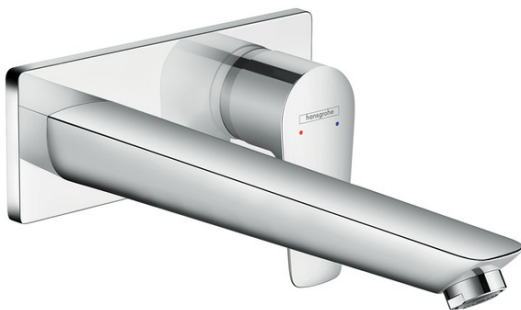

Talis E
Talis E Wall-Mounted Single-Handle Faucet Trim
 Finishes : **Chrome** Part no. : **71734001**

Description

Features

- Solid brass
- Aerated spray
- Flow: 1.2 GPM
- Ceramic cartridge
- Pop-up assembly not included

Required accessories

- Rough, Wall-Mounted Single-Handle Faucet (#13622USA)

Item details

List Price \$ 234.00

Technology

Compliance

Product image

Scale drawing

Talis E
Talis E Wall-Mounted Single-Handle Faucet Trim
 Finishes : **Chrome** Part no. : **71734001**

Exploded drawing

Year of production: >09/16

Talis E

Talis E Wall-Mounted Single-Handle Faucet Trim

Finishes : **Chrome** Part no. : **71734001**