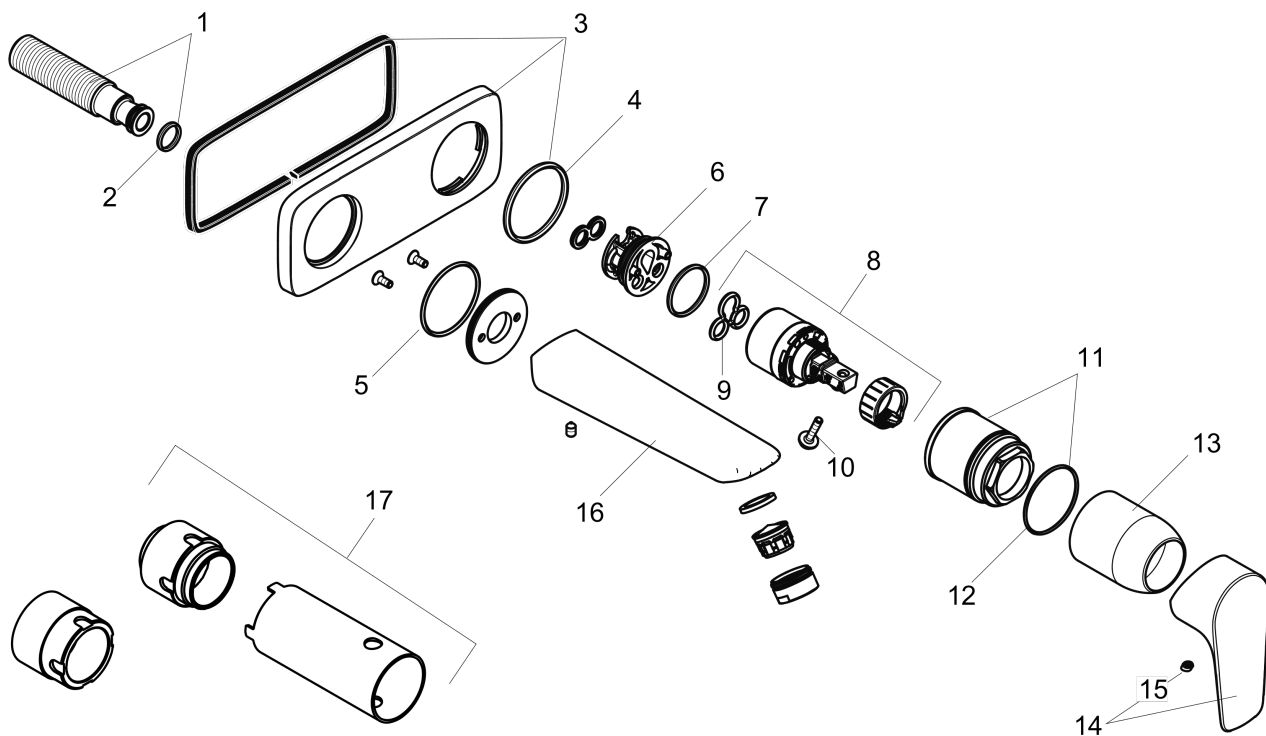

Talis E
Talis E Wall-Mounted Single-Handle Faucet Trim
 Finishes : **Chrome** Part no. : **71734001**

Description

Features

- Solid brass
- Aerated spray
- Flow: 1.2 GPM
- Ceramic cartridge
- Pop-up assembly not included

Required accessories

- Rough, Wall-Mounted Single-Handle Faucet (#13622USA)

Item details

List Price \$ 234.00

Technology

Compliance

Product image

Scale drawing

Talis E
Talis E Wall-Mounted Single-Handle Faucet Trim
 Finishes : **Chrome** Part no. : **71734001**

Exploded drawing

Year of production: >09/16

Talis E

Talis E Wall-Mounted Single-Handle Faucet Trim

Finishes : **Chrome** Part no. : **71734001**

Spare parts list

Year of production: >09/16

Pos.	Description	Part no.	Price	PU
1	connecting thread G½	95626000	-	1
2	O-ring 13x2	98128000	-	1
3	escutcheon	92239000	-	1
4	O-ring 43x3	98418000	-	1
5	O-ring 41x2	98212000	-	1
6	adapter for cartridge	95779000	-	1
7	O-ring 26x2	98147000	-	1
8	cartridge, assy	92730000	-	1
9	seal	95008000	-	1
10	locking screw for handle	95140000	-	1
11	nut	95622000	-	1
12	O-ring 39x1,5	98400000	-	1
13	sleeve	98790000	-	1
14	handle	92666000	-	1
15	screw cover	96338000	-	1
16	spout 225 mm	92714000	-	1
17	extension set for 13622180	31971000	-	1
a	Grease	90920000	-	1
b	hollow set screw M5x8	92851000	-	1