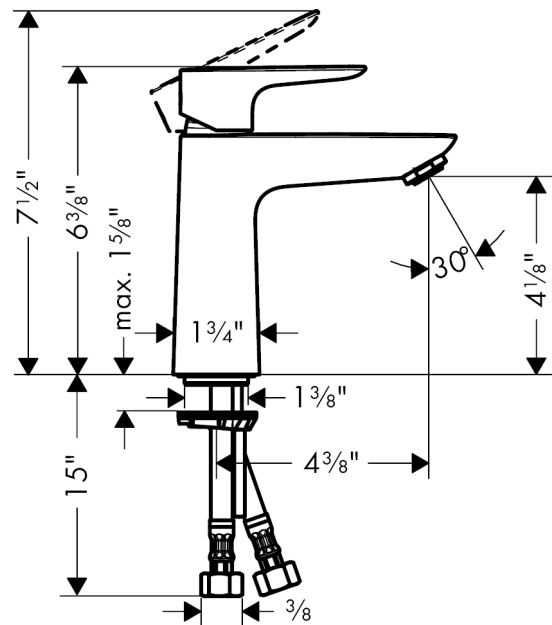

Talis E
Talis E 110 Single-Hole Faucet without Pop-Up, 1.0 GPM
 Finishes : **Chrome** Part no. : **71709001**

Description

Features

- Solid brass
- Aerated spray
- Flow: 1.0 GPM
- Ceramic cartridge
- Pop-up assembly not included

Item details

List Price \$ 169.00

Technology

Compliance

Product image

Scale drawing

Talis E

Talis E 110 Single-Hole Faucet without Pop-Up, 1.0 GPM

Finishes : **Chrome** Part no. : **71709001**

Spare parts list

Year of production: >09/16

Pos.	Description	Part no.	Price	PU
1	handle	92687000	-	1
2	screw cover	95704000	-	1
3	flange	92625000	-	1
4	nut	92689000	-	1
5	O-ring 25x1,5	98146000	-	1
6	O-ring 27x1,5	92527000	-	1
7	cartridge, assy	95973001	-	1
8	seal	98865000	-	1
9	adapter for cartridge	92628000	-	1
10	adapter for cartridge	98866000	-	1
11	O-ring 23x2	98398000	-	1
12	screw M8 x 68	97736000	-	1
13	seal Ø 42	98722000	-	1
14	fixing set	96016000	-	1
15	connection hose 18½" M8x0,75 3/8"	96321001	-	1
16	O-ring 7x1,5	98422000	-	1
17	aerator M24x1 (4,5 l/min)	92877000	-	1