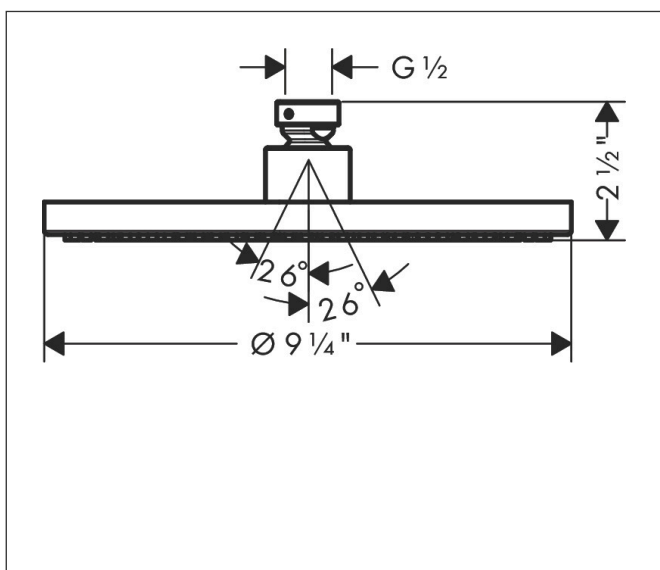

Drawing

Technology

Spray Types