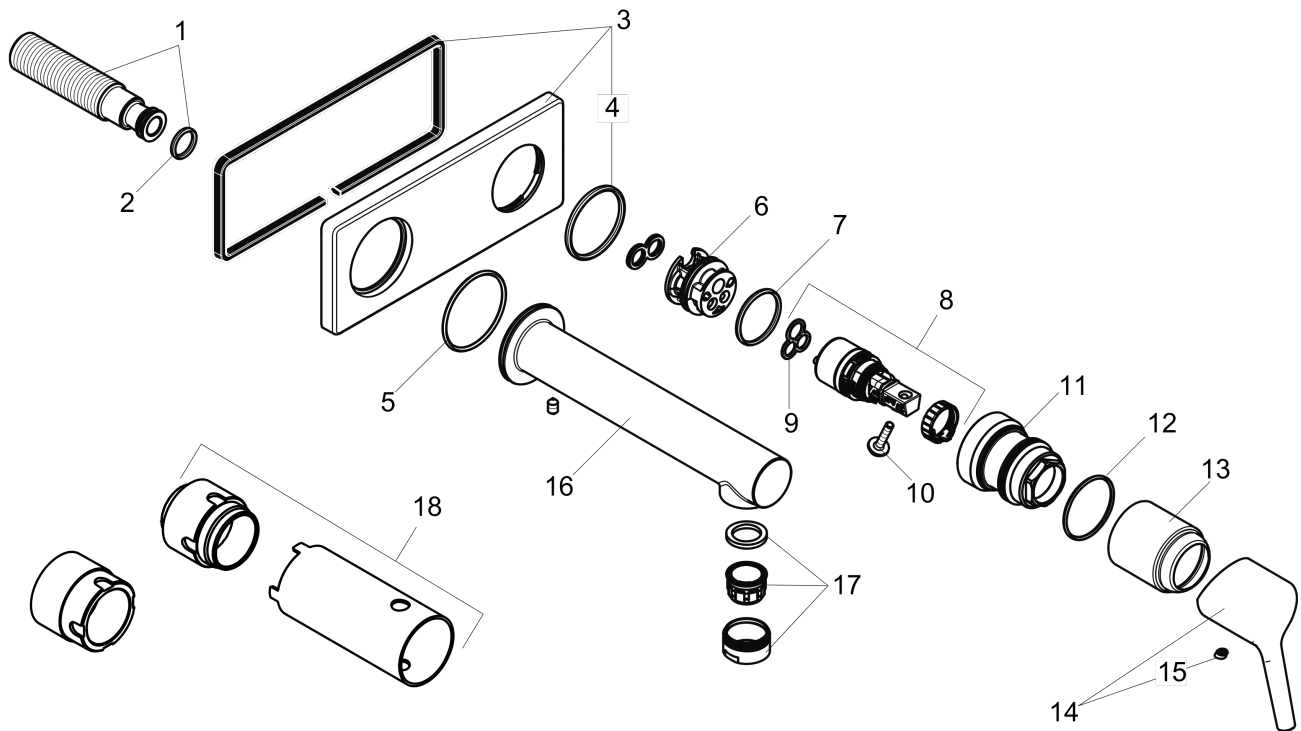

## Product image

## Scale drawing

**Talis S**  
**Talis S Wall-Mounted Single-Handle Faucet Trim**  
Finishes : **Chrome**    Part no. : **72111001**

## Exploded drawing

Year of production: >09/16

**Talis S**
**Talis S Wall-Mounted Single-Handle Faucet Trim**

 Finishes : **Chrome**    Part no. : **72111001**

**Spare parts list**

Year of production: &gt;09/16

Pos.	Description	Part no.	Price	PU
1	connecting thread G½	95626000	-	1
2	O-ring 13x2	98128000	-	1
3	escutcheon	92649000	-	1
4	O-Ring 36x2,5	98190000	-	1
5	O-ring 39x2	98158000	-	1
6	adapter for cartridge	95634000	-	1
7	O-ring 26x2	98147000	-	1
8	cartridge, assy	97685000	-	1
9	seal	98865000	-	1
10	locking screw for handle	95140000	-	1
11	nut	92658000	-	1
12	O-ring 33x1,5	98164000	-	1
13	flange	92657000	-	1
14	handle	92648000	-	1
15	screw cover	96338000	-	1
16	spout 225 mm	92656000	-	1
17	aerator M24x1 (4,5 l/min)	92812000	-	1
18	extension set for 13622180	31971000	-	1