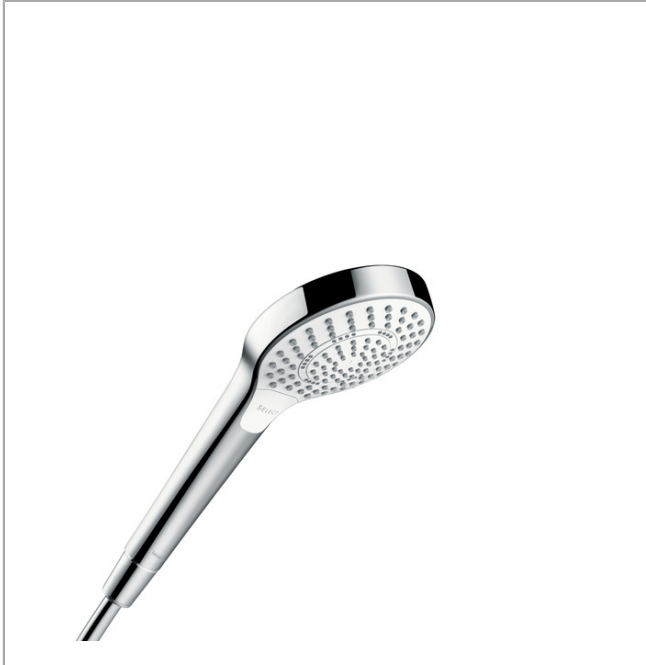

Croma Select S

Croma Select S 110 3-Jet Handshower, 2.0 GPM

Finishes : **White/Chrome** Part no. : **26801401**

Description

Features

- Select button for comfortable alternation of spray modes
- 121 no-clog spray channels
- Spray modes: SoftRain, IntenseRain, Pulsating Massage
- Flow: 2.0 GPM
- Easy-to-clean white spray face

Item details

List Price \$ 116.00

Technology

Compliance

Product image

Scale drawing