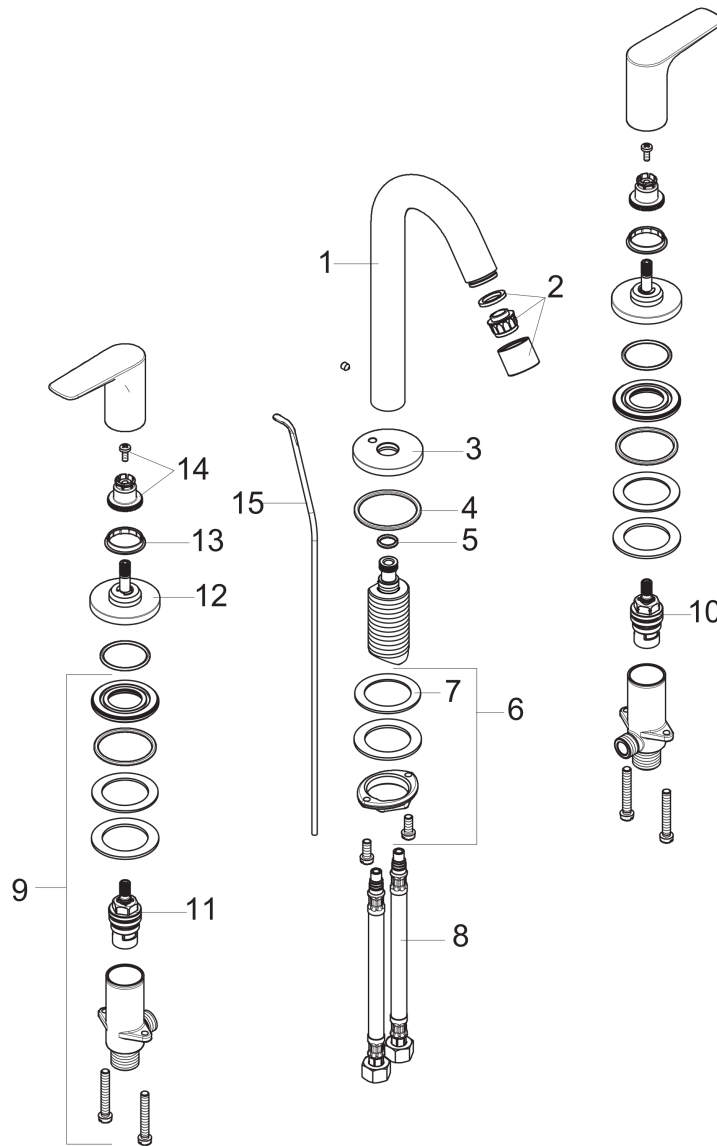

#### Scale drawing

## Logis

Logis 150 Widespread Faucet, 1.2 GPM

Finishes : **chrome** Part no. : **71533001**

### Exploded drawing

Year of production: >07/16

**Logis**
**Logis 150 Widespread Faucet, 1.2 GPM**

 Finishes : **chrome**    Part no. : **71533001**

**Spare parts list**

Year of production: &gt;07/16

| Pos. | Description                         | Part no. | Price | PU |
|------|-------------------------------------|----------|-------|----|
| 1    | spout cpl.                          | 95339000 | -     | 1  |
| 2    | aerator M24x1 (4,5 l/min)           | 92812000 | -     | 1  |
| 3    | escutcheon for spout                | 97505000 | -     | 1  |
| 4    | O-ring 40x3                         | 92634000 | -     | 1  |
| 5    | O-ring 11x2                         | 98127000 | -     | 1  |
| 6    | fixing set (Ø 32)                   | 13961000 | -     | 1  |
| 7    | lever collar                        | 97548000 | -     | 1  |
| 8    | connection hose 18½" M8x0,75 3/8"   | 96321001 | -     | 1  |
| 9    | stop valve cpl.                     | 97357001 | -     | 1  |
| 10   | shut off unit left closing          | 94008000 | -     | 1  |
| 11   | shut off unit right closing         | 94009000 | -     | 1  |
| 12   | escutcheon Ø 52 mm                  | 97285000 | -     | 1  |
| 13   | set of color-rings cold / hot water | 92225000 | -     | 1  |
| 14   | handle fixing set                   | 94184000 | -     | 1  |
| 15   | pull rod                            | 96657000 | -     | 1  |
| a    | pop up waste                        | 88509000 | -     | 1  |