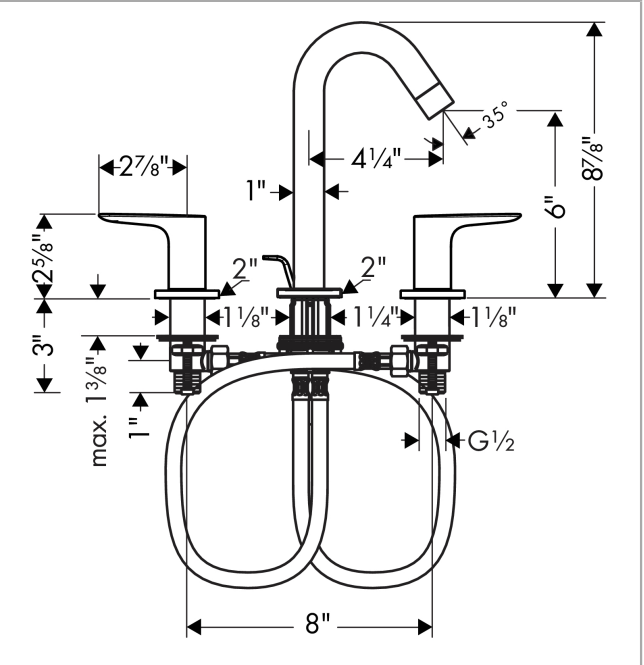

##### Features

- number of mounting holes: 3-hole
- Aerated spray
- Flow: 1.2 GPM
- 90° ceramic valves
- Includes pop-up assembly

#### Scale drawing