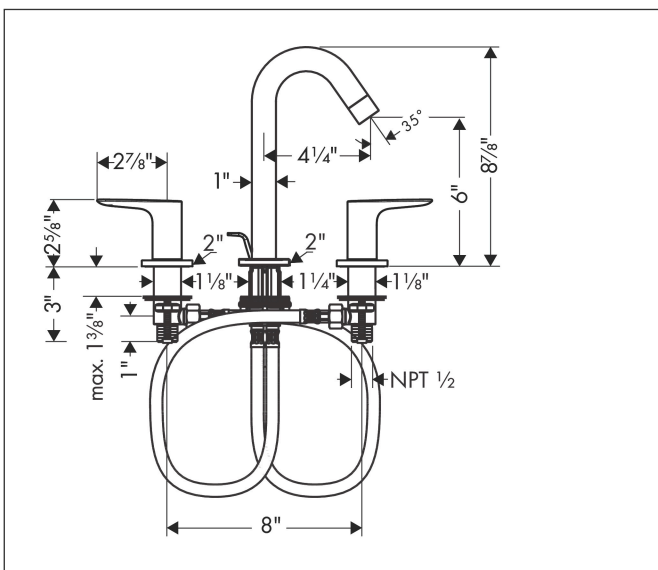

Brand hansgrohe
 Art. Name **Logis** Widespread Faucet 150 with Pop-Up Drain, 1.2 GPM
 Art. Nr. 71533671
 Product Finish matte black
 Pos. 1

Product Picture

Features

- Handle variant: Lever
- Spray modes: Aerated spray
- Flow: 1.2 GPM (4.5 L/Min)
- 90° ceramic valves
- Includes pop-up drain

Drawing

Technology