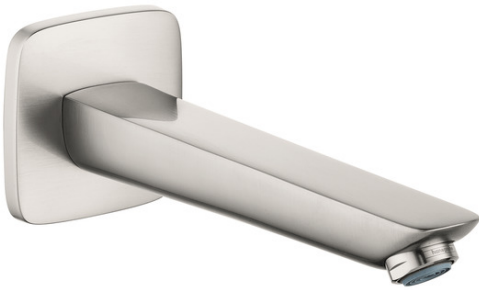

Logis

Logis Tub Spout

Finishes : **Brushed Nickel** Part no. : **71410821**

Description

Features

- Solid brass
- 1/2" female and 3/4" male adaptor included

Item details

List Price \$ 188.00

Compliance

Product image

Scale drawing