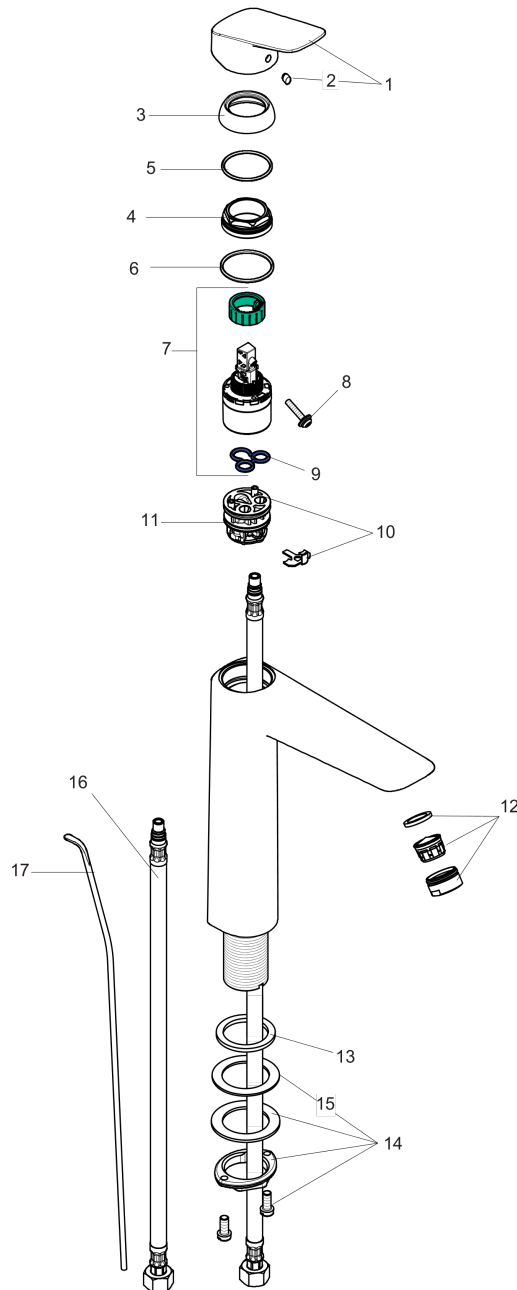

Logis
Single-Hole Faucet 190 with Pop-Up Drain, 1.2 GPM
 Finishes : **chrome** Part no. : **71090001**

Description

Features

- Aerated spray
- Flow: 1.2 GPM (4.5 L/Min)
- Ceramic cartridge
- Includes pop-up drain

Item details

List Price \$ 234.00

Technology

Compliance

Product image

Scale drawing

Logis
Single-Hole Faucet 190 with Pop-Up Drain, 1.2 GPM
 Finishes : **chrome** Part no. : **71090001**

Exploded drawing

Year of production: >07/16

Logis

Single-Hole Faucet 190 with Pop-Up Drain, 1.2 GPM

Finishes : **chrome** Part no. : **71090001**

Spare parts list

Year of production: >07/16

Pos.	Description	Part no.	Price	PU
1	handle	92224000	-	1
2	screw cover	96338000	-	1
3	flange	97406000	-	1
4	nut	97209000	-	1
5	O-Ring 32x2	98193000	-	1
6	O-ring 35x2	92604000	-	1
7	cartridge, assy	95646001	-	1
8	locking screw for handle	95140000	-	1
9	seal	95008000	-	1
10	adapter for cartridge	98750000	-	1
11	O-Ring 30x2	98186000	-	1
12	aerator M24x1 (4,5 l/min)	92879000	-	1
13	flat seal	98749000	-	1
14	fixing set (Ø 32)	13961000	-	1
15	lever collar	97548000	-	1
16	connection hose 35½" M8x0,75 3/8"	96316001	-	1
17	pull rod	96657000	-	1
a	pop up waste	88509000	-	1
b	lever arm 340mm (ball-Ø12mm)	96324000	-	1