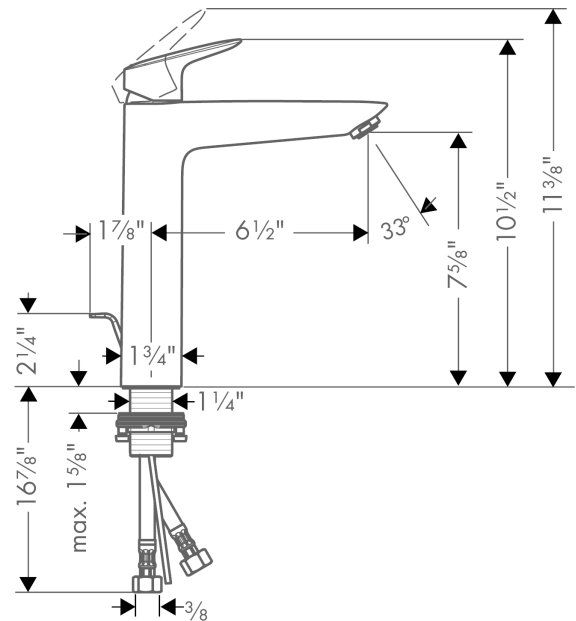

Logis
Single-Hole Faucet 190 with Pop-Up Drain, 1.2 GPM
 Finishes : **chrome** Part no. : **71090001**

Description

Features

- Aerated spray
- Flow: 1.2 GPM (4.5 L/Min)
- Ceramic cartridge
- Includes pop-up drain

Item details

List Price \$ 234.00

Technology

Compliance

Product image

Scale drawing

Logis
Single-Hole Faucet 190 with Pop-Up Drain, 1.2 GPM
 Finishes : **chrome** Part no. : **71090001**

Exploded drawing

Year of production: >07/16

Logis

Single-Hole Faucet 190 with Pop-Up Drain, 1.2 GPM

Finishes : **chrome** Part no. : **71090001**

Spare parts list

Year of production: >07/16

Pos.	Description	Part no.	Price	PU
1	handle	92224000	-	1
2	screw cover	96338000	-	1
3	flange	97406000	-	1
4	nut	97209000	-	1
5	O-Ring 32x2	98193000	-	1
6	O-ring 35x2	92604000	-	1
7	cartridge, assy	95646001	-	1
8	locking screw for handle	95140000	-	1
9	seal	95008000	-	1
10	adapter for cartridge	98750000	-	1
11	O-Ring 30x2	98186000	-	1
12	aerator M24x1 (4,5 l/min)	92879000	-	1
13	flat seal	98749000	-	1
14	fixing set (Ø 32)	13961000	-	1
15	lever collar	97548000	-	1
16	connection hose 35½" M8x0,75 3/8"	96316001	-	1
17	pull rod	96657000	-	1
a	pop up waste	88509000	-	1
b	lever arm 340mm (ball-Ø12mm)	96324000	-	1