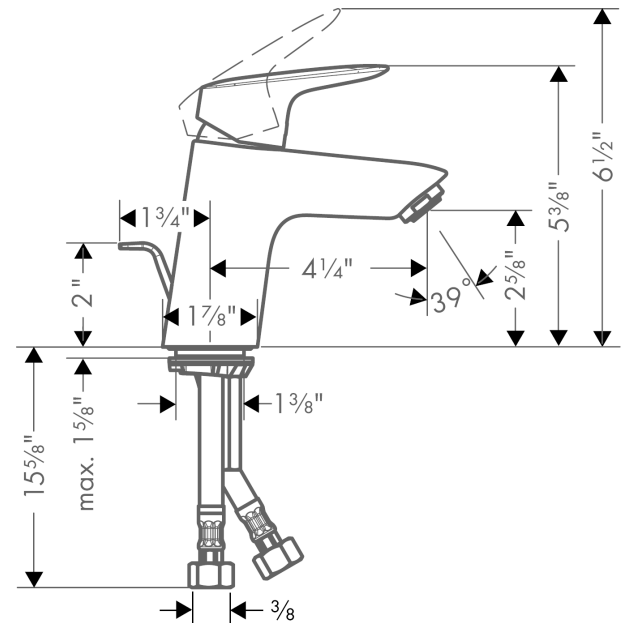

Logis

Logis 70 Single-Hole Faucet

Finishes : **Chrome** Part no. : **71070001**

Description

Features

- Solid brass
- Aerated spray
- Flow: 1.2 GPM
- Ceramic cartridge
- Includes pop-up assembly

Item details

List Price

\$ 158.00

Technology

Compliance

Product image

Scale drawing

Logis

Logis 70 Single-Hole Faucet

Finishes : **Chrome** Part no. : **71070001**

Exploded drawing

Year of production: >07/15

Logis
Logis 70 Single-Hole Faucet

 Finishes : **Chrome** Part no. : **71070001**

Spare parts list

Year of production: >07/15

Pos.	Description	Part no.	Price	PU
1	handle	92224000	-	1
2	screw cover	96338000	-	1
3	flange	97406000	-	1
4	nut	97209000	-	1
5	O-Ring 32x2	98193000	-	1
6	O-ring 35x2	92604000	-	1
7	cartridge, assy	92730000	-	1
8	locking screw for handle	95140000	-	1
9	seal	95008000	-	1
10	adapter for cartridge	98750000	-	1
11	O-Ring 30x2	98186000	-	1
12	aerator M24x1 (5 l/min)	13185000	-	1
13	screw M8 x 68	97736000	-	1
14	seal	97608000	-	1
15	fixing set	96016000	-	1
16	connection hose 18½" M8x0,75 3/8"	96321001	-	1
17	pull rod	96657000	-	1
a	pop up waste	88509000	-	1