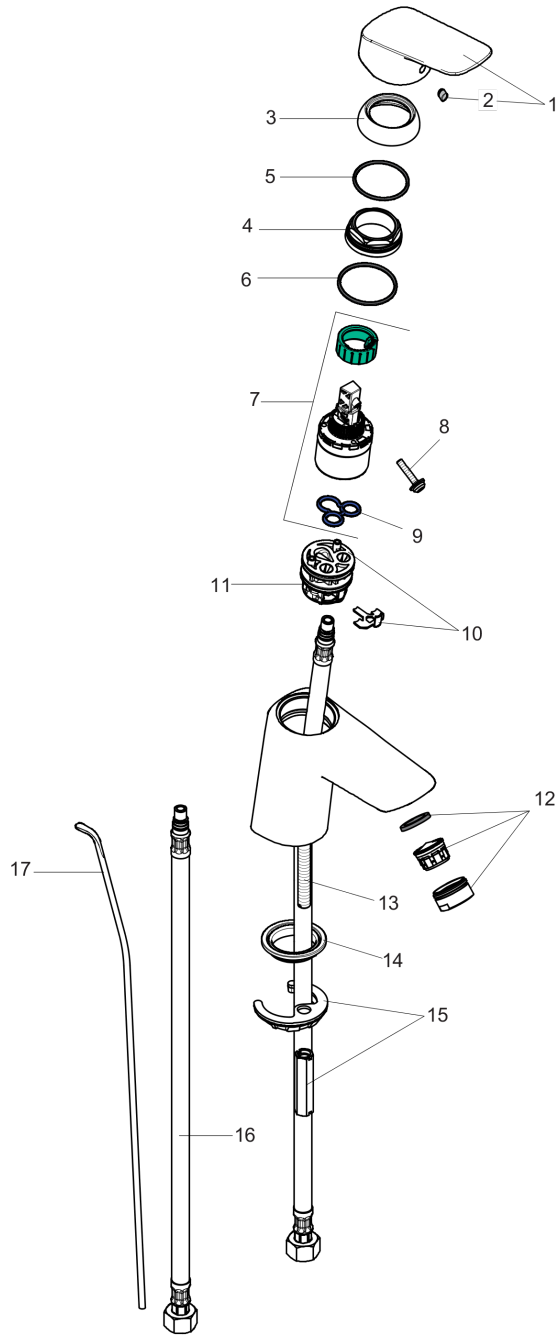

Logis

Logis 70 Single-Hole Faucet

Finishes : **Chrome** Part no. : **71070001**

Description

Features

- Solid brass
- Aerated spray
- Flow: 1.2 GPM
- Ceramic cartridge
- Includes pop-up assembly

Item details

List Price

\$ 158.00

Technology

Compliance

Product image

Scale drawing

Logis

Logis 70 Single-Hole Faucet

Finishes : **Chrome** Part no. : **71070001**

Exploded drawing

Year of production: >07/15

Logis
Logis 70 Single-Hole Faucet

 Finishes : **Chrome** Part no. : **71070001**

Spare parts list

Year of production: >07/15

Pos.	Description	Part no.	Price	PU
1	handle	92224000	-	1
2	screw cover	96338000	-	1
3	flange	97406000	-	1
4	nut	97209000	-	1
5	O-Ring 32x2	98193000	-	1
6	O-ring 35x2	92604000	-	1
7	cartridge, assy	92730000	-	1
8	locking screw for handle	95140000	-	1
9	seal	95008000	-	1
10	adapter for cartridge	98750000	-	1
11	O-Ring 30x2	98186000	-	1
12	aerator M24x1 (5 l/min)	13185000	-	1
13	screw M8 x 68	97736000	-	1
14	seal	97608000	-	1
15	fixing set	96016000	-	1
16	connection hose 18½" M8x0,75 3/8"	96321001	-	1
17	pull rod	96657000	-	1
a	pop up waste	88509000	-	1