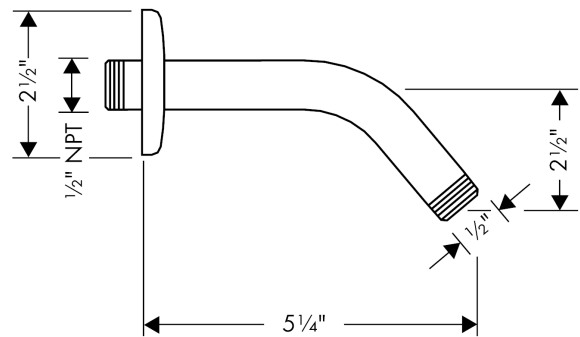

Finishes : **Chrome** Part no. : **27411003**

Description

Features

- Brass
- 1/2" NPT

Item details

List Price \$ 29.00

Product image

Scale drawing

Raindance

Raindance S 150 Air 3jet Overhead Shower DN15 with pivot joint

Surfaces: **chrome** Article Number: **27495000**

Description

product features

- shower head size: 150 mm
- spray type: RainAir, Massage spray, Mix
- flow rate RainAir spray (at 0.3 MPa): 16 l/min
- flow rate BalanceAir spray (at 0.3 MPa): 18 l/min
- flow rate WhirlAir spray (at 0.3 MPa): 12 l/min
- spray type alternation: adjustment with shift on overhead shower
- grey spray disc
- installation type: ceiling or wall
- connection thread G 1/2
- connection dimension: DN15
- suitable for continuous flow water heaters with an output of 18 kW