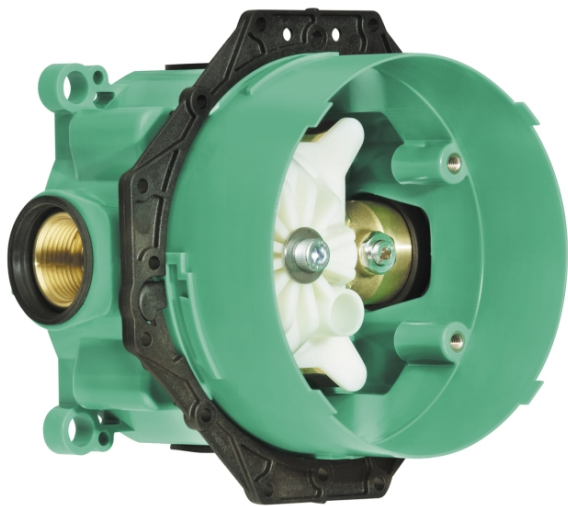

iBox Universal Plus Rough with Service Stops, 3/4"

Finishes : n.a. Part no. : 01850181

Description

Features

- Adjustable installation flange
- Wall seal
- Includes 3/4" plug
- 3/4" NPT
- 180° rotationally-symmetric installation

Optional accessories

- 1" Extension Kit, iBox Universal Plus Rough (#13595XXX)

Item details

List Price $ 160.00

Compliance

Product image