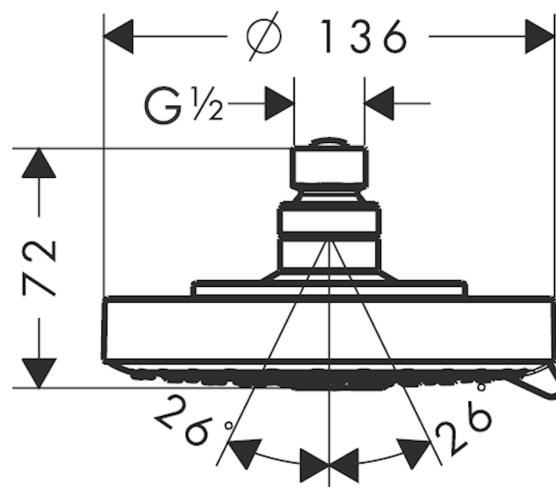

Finishes : **Chrome** Part no. : **27411003**

Description

Features

- Brass
- 1/2" NPT

Item details

List Price \$ 29.00

Product image

Scale drawing

Raindance

Raindance S 150 Air 3jet Overhead Shower DN15 with pivot joint

Surfaces: **chrome** Article Number: **27495000**

Description

product features

- shower head size: 150 mm
- spray type: RainAir, Massage spray, Mix
- flow rate RainAir spray (at 0.3 MPa): 16 l/min
- flow rate BalanceAir spray (at 0.3 MPa): 18 l/min
- flow rate WhirlAir spray (at 0.3 MPa): 12 l/min
- spray type alternation: adjustment with shift on overhead shower
- grey spray disc
- installation type: ceiling or wall
- connection thread G 1/2
- connection dimension: DN15
- suitable for continuous flow water heaters with an output of 18 kW

Optional Accessoires

- Shower arm 128 mm (#27411XXX)
- Ceiling connector 100 mm (#27479XXX)

Technology

Product image

Scale drawing

Raindance

Raindance S 150 Air 3jet Overhead Shower DN15 with pivot joint

Surfaces: **chrome** Article Number: **27495000**