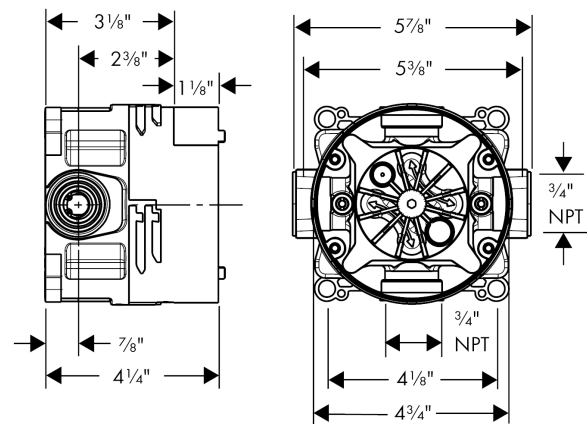

Scale drawing