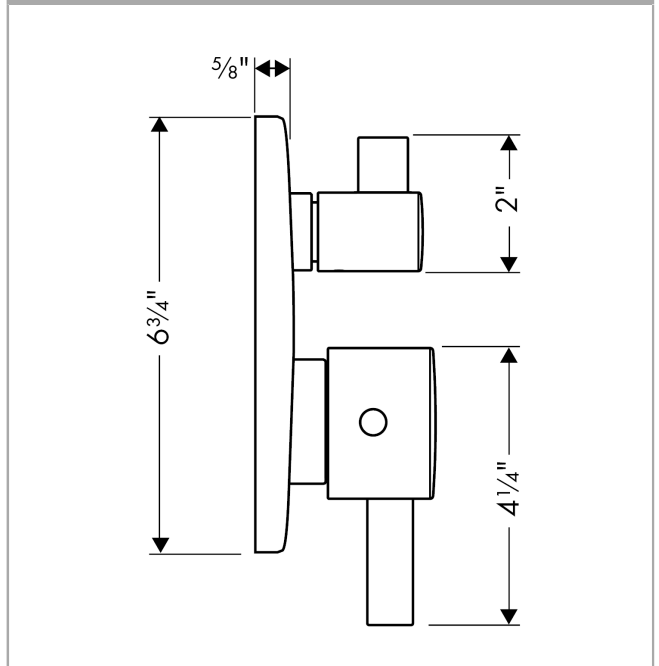

S Thermostatic Trim with Volume Control

Finishes : **Chrome** Part no. : **04230000**

Description

Features

- Volume control for 1 outlet
- Thermostatic cartridge, Ceramic cartridge
- Anti-scald 100° safety stop
- Flow: 6 GPM

Required accessories

- iBox Universal Plus Rough with Service Stops, 3/4" (#01850USA)

Item details

List Price \$ 473.00

Compliance

Product image

Scale drawing

Showerarm - 6"

Finishes : **Chrome** Part no. : **27411003**

Description

Features

- Brass
- 1/2" NPT

Item details

List Price \$ 29.00

Product image

Scale drawing

Raindance

Raindance S 150 Air 3jet Overhead Shower DN15 with pivot joint

Surfaces: **chrome** Article Number: **27495000**

Description

product features

- shower head size: 150 mm
- spray type: RainAir, Massage spray, Mix
- flow rate RainAir spray (at 0.3 MPa): 16 l/min
- flow rate BalanceAir spray (at 0.3 MPa): 18 l/min
- flow rate WhirlAir spray (at 0.3 MPa): 12 l/min
- spray type alternation: adjustment with shift on overhead shower
- grey spray disc
- installation type: ceiling or wall
- connection thread G 1/2
- connection dimension: DN15
- suitable for continuous flow water heaters with an output of 18 kW