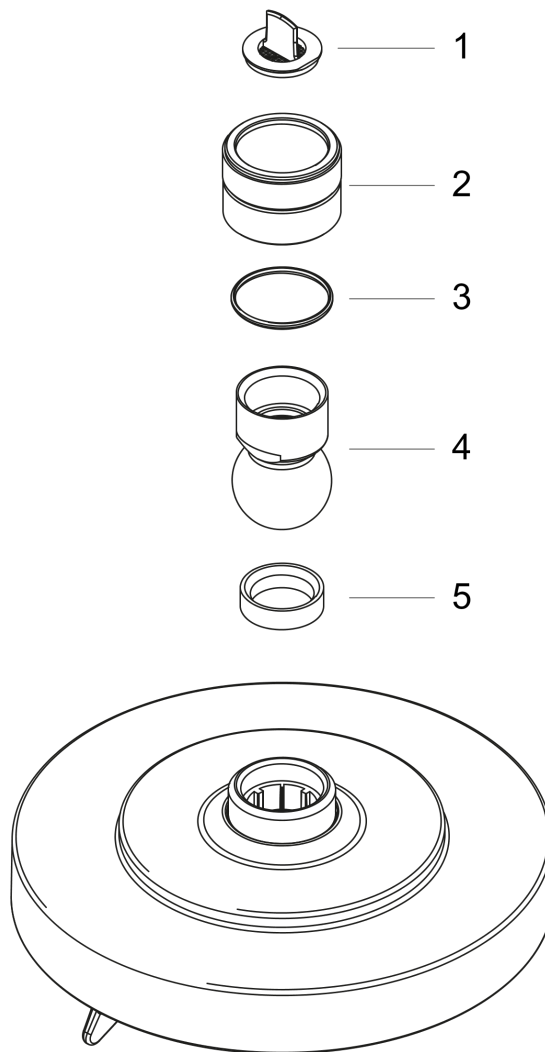

Finishes : **Chrome** Part no. : **27411003**

Description

Features

- Brass
- 1/2" NPT

Item details

List Price \$ 29.00

Product image

Scale drawing

Raindance

Raindance S 150 Air 3jet Overhead Shower DN15 with pivot joint

Surfaces: **chrome** Article Number: **27495000**

Description

product features

- shower head size: 150 mm
- spray type: RainAir, Massage spray, Mix
- flow rate RainAir spray (at 0.3 MPa): 16 l/min
- flow rate BalanceAir spray (at 0.3 MPa): 18 l/min
- flow rate WhirlAir spray (at 0.3 MPa): 12 l/min
- spray type alternation: adjustment with shift on overhead shower
- grey spray disc
- installation type: ceiling or wall
- connection thread G 1/2
- connection dimension: DN15
- suitable for continuous flow water heaters with an output of 18 kW

Optional Accessoires

- Shower arm 128 mm (#27411XXX)
- Ceiling connector 100 mm (#27479XXX)

Technology

Product image

Scale drawing

Raindance

Raindance S 150 Air 3jet Overhead Shower DN15 with pivot joint

Surfaces: **chrome** Article Number: **27495000**

Exploded Drawing

Year of production: 03/10 - 12/13

Raindance

Raindance S 150 Air 3jet Overhead Shower DN15 with pivot joint

Surfaces: **chrome** Article Number: **27495000**

Spare part list

Year of production: **03/10 - 12/13**