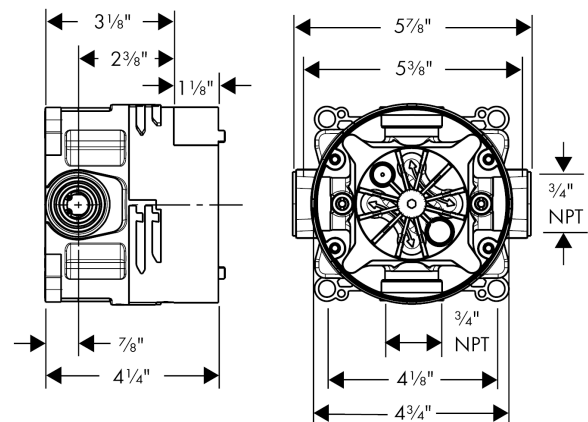

Scale drawing