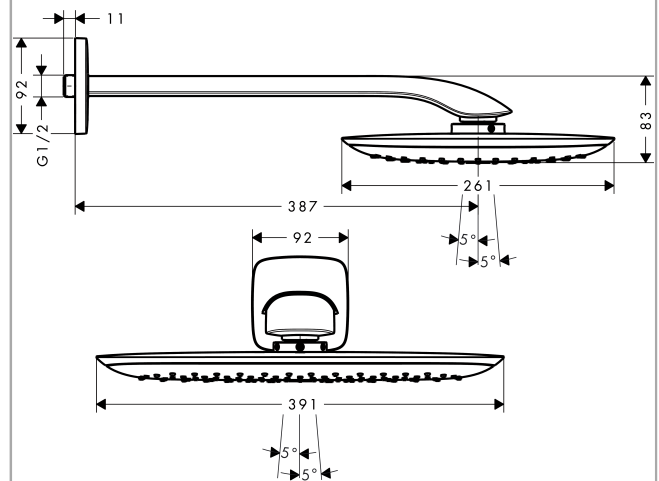

PuraVida

PuraVida 400mm overhead shower

Surfaces: **white/chrome** Article Number: **27437403**

Description

product features

- shower head size: 400 x 260 mm
- shower arm length: 380 mm
- installation type: wall
- connection thread G 1/2
- connection dimension: DN15

Technology

Product image

Scale drawing