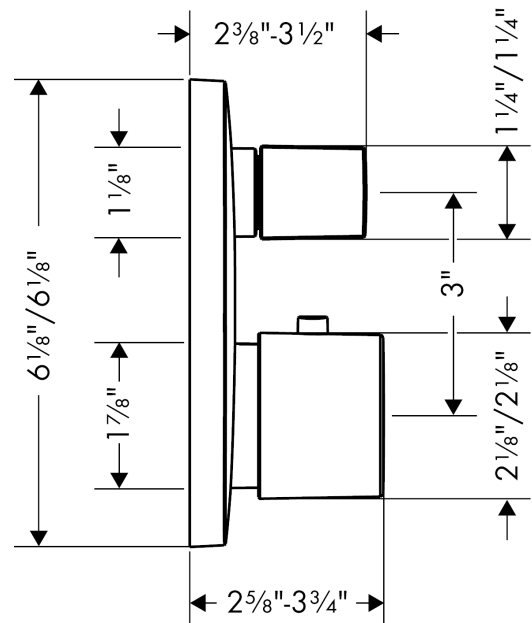

Scale drawing