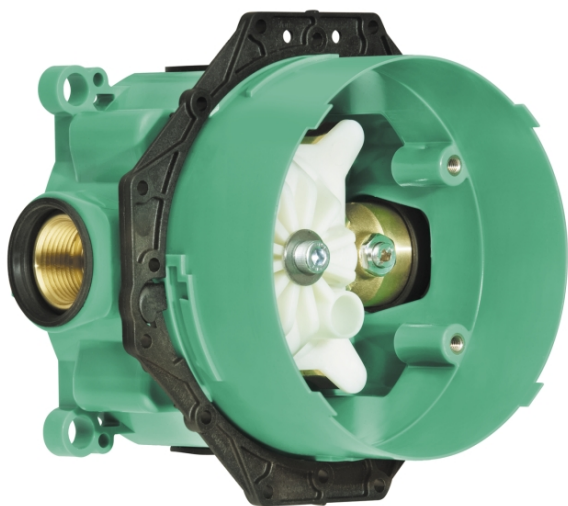

iBox Universal Plus Rough with Service Stops, 3/4"

Finishes : n.a. Part no. : 01850181

Description

Features

- Adjustable installation flange
- Wall seal
- Includes 3/4" plug
- 3/4" NPT
- 180° rotationally-symmetric installation

Optional accessories

- 1" Extension Kit, iBox Universal Plus Rough (#13595XXX)

Item details

List Price $ 160.00

Compliance

Product image