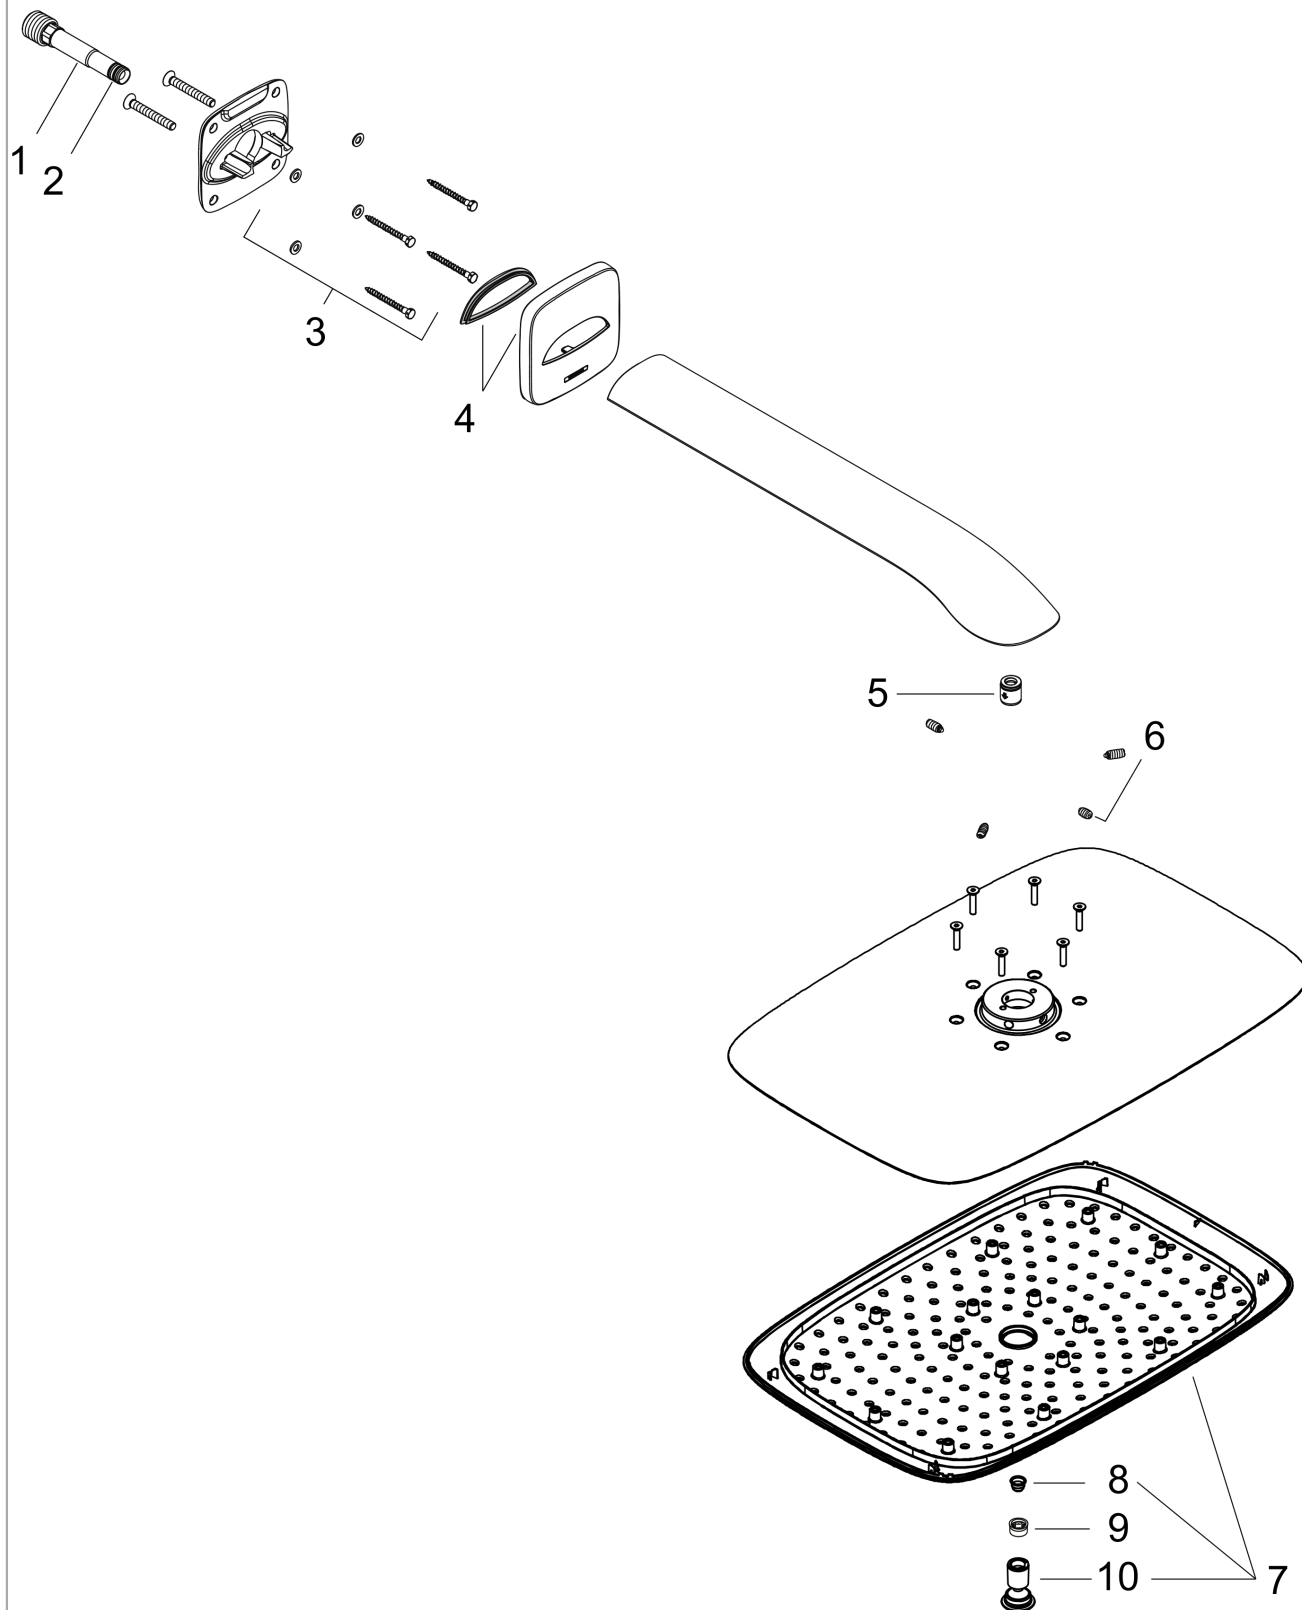

PuraVida

PuraVida 400mm overhead shower

Surfaces: **white/chrome** Article Number: **27437403**

Exploded Drawing

Year of production: >09/10

PuraVida

PuraVida 400mm overhead shower

Surfaces: **white/chrome** Article Number: **27437403**

Spare part list

Year of production: >09/10

Pos.	Description	Article Number	PC	PU
1	connecting thread	95414000	9	1
2	O-ring 9x2	98119000	1	1
3	mounting set	98716000	5	1
4	escutcheon	95415000	8	1
5	set of non return valves DW 15	94074000	5	1
6	hollow set screw M6x10 DIN 914	96526000	1	1
7	filter	97735000	1	1
8	flow limiter (9 l/min)	98894000	3	1
9	spray body	92290450	20	1
10	air jet	95416000	9	1