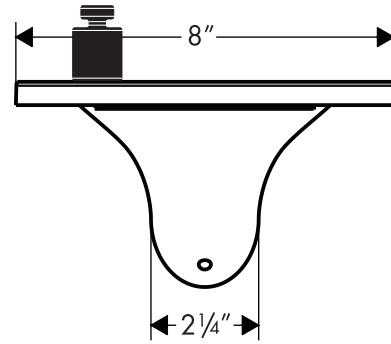

Axor Massaud Tub Spout

18473001

Available in Chrome

max. 8 lb.

Product Specification

Requires rough 18471181