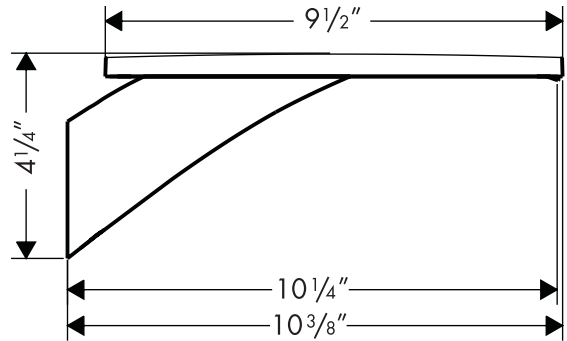

Axor Massaud Tub Spout

18473001

Available in Chrome

max. 8 lb.

Product Specification

Requires rough 18471181