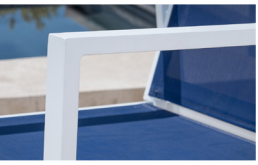

Available in gray or navy blue fabric options, this conversation set will add another level of comfort to your outdoor living space. It features clean, white frames that add modern structure to any location. The all-weather sling fabric is both UV and water-resistant, proven to maintain its strength under any weather condition.

Features

- 4-piece lounge set from the Naples Collection
- Constructed with premium, all-weather materials
- Durable sling fabric offered in navy blue and gray color options
- Rust-resistant aluminum frames sealed in a clean, white finish
- Modern white frames add structure to any location
- Breathable fabric dries quickly and resists UV harm
- Easy to clean and maintain
- Some assembly required
- 1-year limited warranty