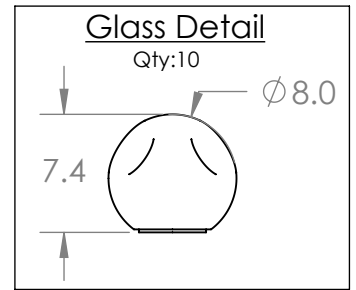

OAH ADJUSTABLE ROD
IN 3" INCREMENTS
FROM 26" TO 83"

INNER CAST GLASS DIFFUSER OPTIONS

Mounting Detail
Mounts to Building Structure

PRODUCT DESCRIPTION

A modern reinterpretation of the classic blown glass shade, the organic-inspired Luna 10 Piece Modern Branch replaces the traditional filament bulb with LED-illuminated artisan cast glass diffusers in a choice of three styles. Includes 93+ CRI integrated LED and a choice of three diffuser styles. Available only with Luna blown glass and integrated LED lamping.

PRODUCT SPECIFICATION

Construction: Aluminum Branches, Steel Suspension, Blown Glass

Finish Options: BS MB FB GB CS GP BB NB

Glass Options: A B C S

Suspension Method: Ceiling Mount

Weight(lbs.): 37

UL Rating: Indoor/Dry

Top Diffuser: Closed Glass

Bottom Diffuser: Closed Glass

Light Source: LED

Electrical Qty: 10

Wattage (Watts):26

Voltage (Volts): 120

Source Lumens: 2332

Dimming: Forward/Reverse Phase to 1%

This product may use mixed materials like steel and aluminum in its construction. Transparent finishes may vary between steel and aluminum.

All Hammerton fixtures are handcrafted by artisans. Subtle imperfections reflect the mark of the artisan and should be expected in any handcrafted product. Dimensions may vary up to 7/8".