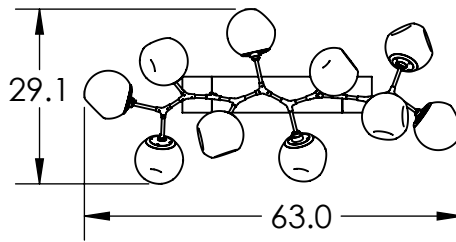

OAH ADJUSTABLE ROD
IN 3" INCREMENTS
FROM 26" TO 83"

INNER CAST GLASS DIFFUSER OPTIONS

Mounting Detail
Mounts to Building Structure

PRODUCT DESCRIPTION

A modern reinterpretation of the classic blown glass shade, the organic-inspired Luna 10 Piece Modern Branch replaces the traditional filament bulb with LED-illuminated artisan cast glass diffusers in a choice of three styles. Includes 93+ CRI integrated LED and a choice of three diffuser styles. Available only with Luna blown glass and integrated LED lamping.

PRODUCT SPECIFICATION

Construction: Aluminum Branches, Steel Suspension, Blown Glass

Finish Options: BS MB FB GB CS GP BB NB

Glass Options: A B C S

Suspension Method: Ceiling Mount

Weight(lbs.): 37

UL Rating: Indoor/Dry

Top Diffuser: Closed Glass

Bottom Diffuser: Closed Glass

Light Source: LED

Electrical Qty: 10

Wattage (Watts):26

Voltage (Volts): 120

Source Lumens: 2332

Dimming: Forward/Reverse Phase to 1%

CCT: 2700K or 3000K

Driver Quantity & Location: 2 Drivers in Canopy

CRI: 93+

Power Factor: >0.9

SCAN FOR MORE
INFORMATION

GENERAL NOTES:

All dimensions are shown in inches unless otherwise stated.

Visit studio.hammerton.com to read about our Lifetime Limited Warranty.