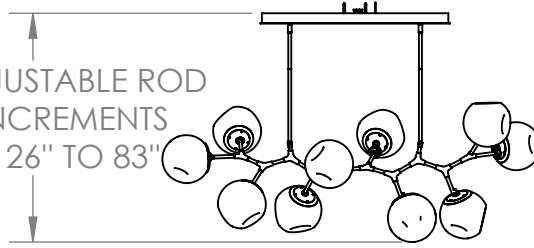

OAH ADJUSTABLE ROD
IN 3" INCREMENTS
FROM 26" TO 83"

INNER CAST GLASS DIFFUSER OPTIONS

Mounting Detail
Mounts to Building Structure

PRODUCT DESCRIPTION

A modern reinterpretation of the classic blown glass shade, the organic-inspired Luna 10 Piece Modern Branch replaces the traditional filament bulb with LED-illuminated artisan cast glass diffusers in a choice of three styles. Includes 93+ CRI integrated LED and a choice of three diffuser styles. Available only with Luna blown glass and integrated LED lamping.

PRODUCT SPECIFICATION

Construction: Aluminum Branches, Steel Suspension, Blown Glass

Finish Options: BS MB FB GB CS GP BB NB

Glass Options: A B C S

Suspension Method: Ceiling Mount

Weight(lbs.): 37

UL Rating: Indoor/Dry

Top Diffuser: Closed Glass

Bottom Diffuser: Closed Glass

Light Source: LED

Electrical Qty: 10

Wattage (Watts):26

Voltage (Volts): 120

Source Lumens: 2332

Dimming: Forward/Reverse Phase to 1%

This product may use mixed materials like steel and aluminum in its construction. Transparent finishes may vary between steel and aluminum.

All Hammerton fixtures are handcrafted by artisans. Subtle imperfections reflect the mark of the artisan and should be expected in any handcrafted product. Dimensions may vary up to 7/8".