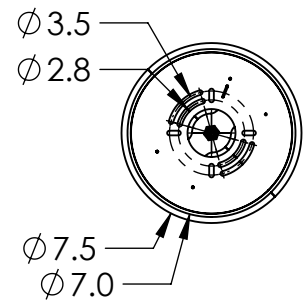

Mounting Detail

MOUNTS TO J-BOX

INNER CAST GLASS DIFFUSER OPTIONS

PRODUCT DESCRIPTION

A modern reinterpretation of the classic blown glass shade, the organic-inspired Nebula Luna 8 Piece Modern Branch replaces the traditional filament bulb with LED-illuminated artisan cast glass diffusers in a choice of three styles. Includes 93+ CRI integrated LED and a choice of three diffuser styles. Available only with Luna blown glass and integrated LED lamping.

PRODUCT SPECIFICATION

Construction: Aluminum Branch, Steel Suspension, Blown Glass

Finish Options:

BS	MB	FB	GB	CS	GP	BB	NB

Glass Options:

A	B	C	S

Suspension Method: Ceiling Mount

Weight(lbs.): 35

UL Rating: Indoor/Dry

Top Diffuser: Blown Glass

Bottom Diffuser: Blown Glass

Light Source: LED

Electrical Qty: 8

Wattage (Watts):21

Voltage (Volts): 120

Source Lumens: 1440

Dimming: Forward/Reverse Phase to 1%

CCT: 2700K or 3000K

Driver Quantity & Location: 2, in Canopy

CRI: 93+

Power Factor: >0.9

SCAN FOR MORE INFORMATION

GENERAL NOTES:

All dimensions are shown in inches unless otherwise stated. Visit studio.hammerton.com to read about our Lifetime Limited Warranty. This product may use mixed materials like steel and aluminum in its construction. Transparent finishes may vary between steel and aluminum. Hammerton products are made by artisans, not machines. A close inspection may reveal subtle variations and imperfections in glass, metal and other handcrafted materials that reflect the mark of the maker. They should be expected and celebrated.