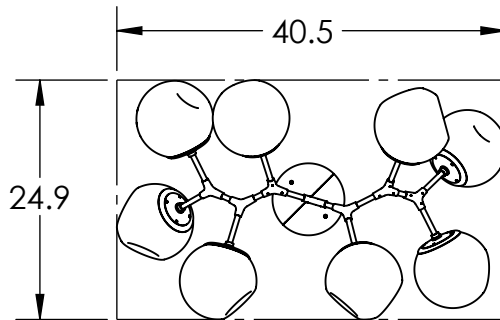

Mounting Detail

MOUNTS TO J-BOX

INNER CAST GLASS DIFFUSER OPTIONS

PRODUCT DESCRIPTION

A modern reinterpretation of the classic blown glass shade, the organic-inspired Nebula Luna 8 Piece Modern Branch replaces the traditional filament bulb with LED-illuminated artisan cast glass diffusers in a choice of three styles. Includes 93+ CRI integrated LED and a choice of three diffuser styles. Available only with Luna blown glass and integrated LED lamping.

PRODUCT SPECIFICATION

Construction: Aluminum Branch, Steel Suspension, Blown Glass

Finish Options: 

BS	MB	FB	GB	CS	GP	BB	NB
----	----	----	----	----	----	----	----

Glass Options: 

A	B	C	S
---	---	---	---

Suspension Method: Ceiling Mount

Weight(lbs.): 35

UL Rating: Indoor/Dry

Top Diffuser: Blown Glass

Bottom Diffuser: Blown Glass

Light Source: LED

Electrical Qty: 8

Wattage (Watts):21

Voltage (Volts): 120

Source Lumens: 1440

Dimming: Forward/Reverse Phase to 1%

CCT: 2700K or 3000K

Driver Quantity & Location: 2, in Canopy

CRI: 93+

Power Factor: >0.9

SCAN FOR MORE INFORMATION

GENERAL NOTES: