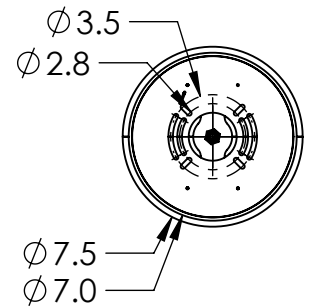

Mounting Detail
Mounts to J-BOX

PRODUCT DESCRIPTION

A modern reinterpretation of the classic blown glass shade, the organic-inspired Nebula Luna 6 Piece Modern Branch replaces the traditional filament bulb with LED-illuminated artisan cast glass diffusers in a choice of three styles. Includes 93+ CRI integrated LED and a choice of three diffuser styles. Available only with Luna blown glass and integrated LED lamping.

PRODUCT SPECIFICATION

Construction: Aluminum Branches, Steel Suspension, Blown Glass

Finish Options:

BS	MB	FB	GB	CS	GP	BB	NB
----	----	----	----	----	----	----	----

Glass Options:

A	B	C	S
---	---	---	---

Suspension Method: Ceiling Mount

Weight(lbs.): 16

UL Rating: Indoor/Dry

Top Diffuser: Blown Glass

Bottom Diffuser: Blown Glass

Light Source: LED

Electrical Qty: 6

Wattage (Watts): 16

Voltage (Volts): 120