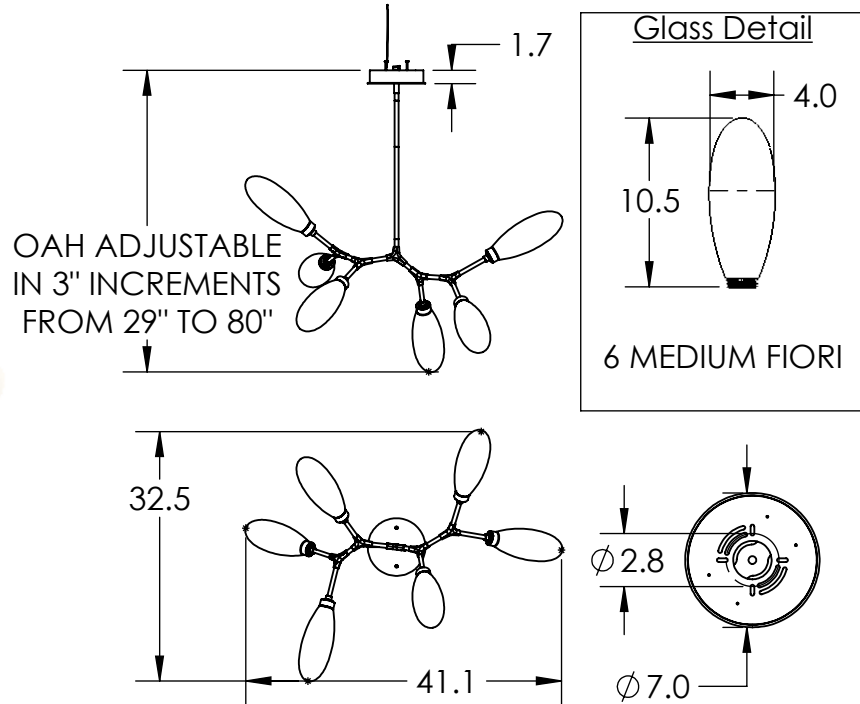

All dimensions are shown in inches unless otherwise stated.

PRODUCT DESCRIPTION

Lustrous white buds of artisan blown glass offer a playful reinterpretation of mid-century style in this 6-light linear organic branch chandelier. Integrated LED light gives the glass a rich luster and opacity that's reminiscent of mid-century Italian art glass.

Mounting Method: Mounts to j-box

PRODUCT SPECIFICATION

Construction: Steel Canopy, Steel Rods, Blown Glass

Finish Options: BS MB FB GB CS GP BB NB SN GM RB HB

Glass Options: White Glass

Suspension Method: Ceiling Mount

Weight(lbs.): 16

UL Rating: DRY

Top Diffuser: N/A

Bottom Diffuser: CLOSED GLASS

Light Source: LED

Electrical Qty: 6

Wattage (Watts):16

Voltage (Volts): 120

All Hammerton fixtures are handcrafted by artisans. Subtle imperfections reflect the mark of the artisan and should be expected in any handcrafted product. Dimensions may vary up to 7/8".

Rev [Ⓐ] 9/28/2022