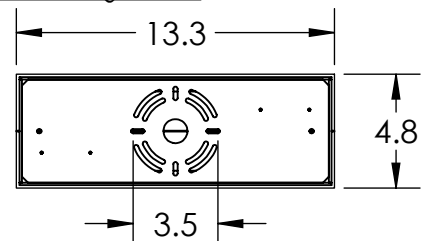

All dimensions are shown in inches unless otherwise stated.
Visit hammertonstudio.com for product options.

1/6/2020 ©

Mounting Packet: X	Weight(lbs.): 41	Electrical Type: LED	CCT: 2700 K
UL Location: DRY	Elec. Qty: 8	Wattage: 42	Voltage: 120
Finish: SEE WEB SITE FOR OPTIONS	Source Lumens: Ambient:1360	Down:1360	
Top Diffuser: CLOSED	Dimmable: Forward/Reverse Phase to 1%		
Bottom Diffuser: Frosted Acrylic	CRI: 93+	Power Factor: >0.9	

All fixtures created by Hammerton are handcrafted by artisans. Dimensions may vary up to 7/8".

© Copyright 2020. All rights in design, detail or invention of this drawing are reserved as the property of Hammerton. Any imitation or adaptation without written consent is strictly prohibited.

Hammerton Inc. 217 Wright Brothers Dr. Salt Lake City, UT 84116 (801)973-8095

Canopy Mounting Detail