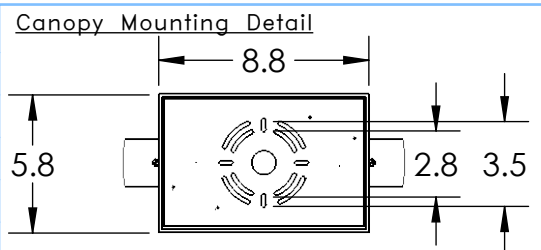

Collection: AXIS

Product #: PLB0060-62

All dimensions are shown in inches unless otherwise stated.
Visit hammertonstudio.com for product options.

8/17/2020 (A)

Mounting Packet: T	Weight(lbs.): 21	Electrical Type:LED	CCT:2700 K OR 3000 K
UL Location: DRY	Elec. Qty: 6	Wattage: 16	Voltage: 120
Finish: SEE WEB SITE FOR OPTIONS	Source Lumens:	Ambient:1080	Down:720
Top Diffuser: N/A	Dimmable: Forward/Reverse Phase to 1%		
Bottom Diffuser: Frosted Acrylic	CRI: 93+	Power Factor: >0.9	

All Hammerton fixtures are handcrafted by artisans. Subtle imperfections reflect the mark of the artisan and should be expected in any handcrafted product. Dimensions may vary up to 7/8".

© Copyright 2020. All rights in design, detail or invention of this drawing are reserved as the property of Hammerton. Any imitation or adaptation without written consent is strictly prohibited.