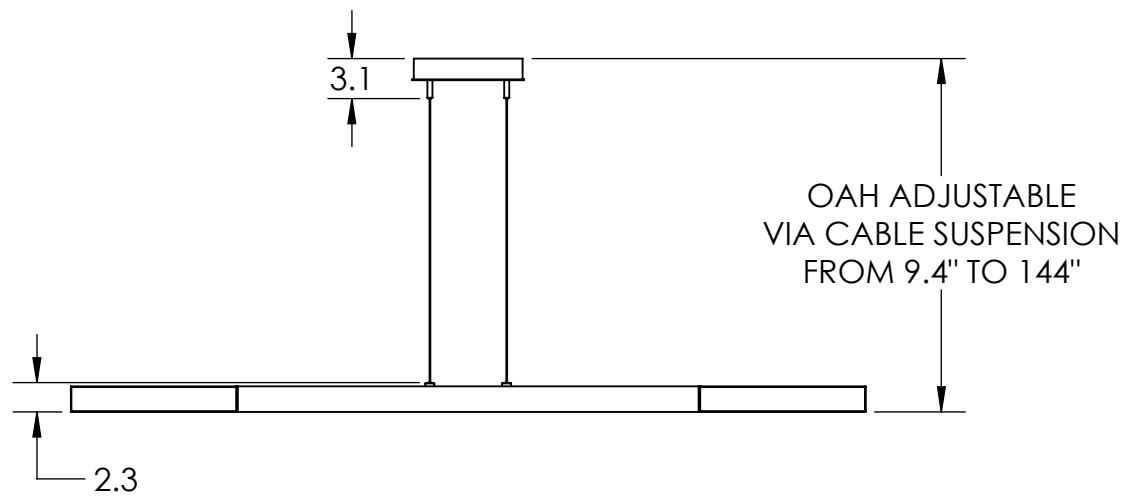

Collection: AXIS

Product #: PLB0060-62

All dimensions are shown in inches unless otherwise stated.
Visit hammertonstudio.com for product options.

8/17/2020 (A)

Mounting Packet: T	Weight(lbs.): 21	Electrical Type:LED	CCT:2700 K OR 3000 K
UL Location: DRY	Elec. Qty: 6	Wattage: 16	Voltage: 120
Finish: SEE WEB SITE FOR OPTIONS	Source Lumens:	Ambient:1080	Down:720
Top Diffuser: N/A	Dimmable: Forward/Reverse Phase to 1%		
Bottom Diffuser: Frosted Acrylic	CRI: 93+	Power Factor: >0.9	

All Hammerton fixtures are handcrafted by artisans. Subtle imperfections reflect the mark of the artisan and should be expected in any handcrafted product. Dimensions may vary up to 7/8".

© Copyright 2020. All rights in design, detail or invention of this drawing are reserved as the property of Hammerton. Any imitation or adaptation without written consent is strictly prohibited.