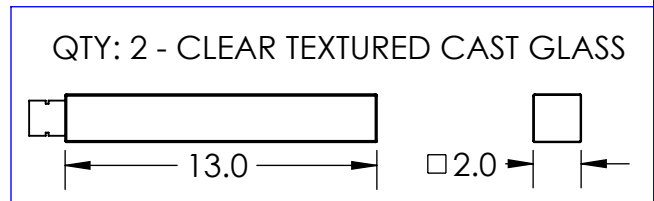

Collection: AXIS

Product #: PLB0060-62

All dimensions are shown in inches unless otherwise stated.
Visit hammertonstudio.com for product options.

8/17/2020 (A)

Mounting Packet: T	Weight(lbs.): 21	Electrical Type:LED	CCT:2700 K OR 3000 K
UL Location: DRY	Elec. Qty: 6	Wattage: 16	Voltage: 120
Finish: SEE WEB SITE FOR OPTIONS	Source Lumens:	Ambient:1080	Down:720
Top Diffuser: N/A	Dimmable: Forward/Reverse Phase to 1%		
Bottom Diffuser: Frosted Acrylic	CRI: 93+	Power Factor: >0.9	

All Hammerton fixtures are handcrafted by artisans. Subtle imperfections reflect the mark of the artisan and should be expected in any handcrafted product. Dimensions may vary up to 7/8".

© Copyright 2020. All rights in design, detail or invention of this drawing are reserved as the property of Hammerton. Any imitation or adaptation without written consent is strictly prohibited.