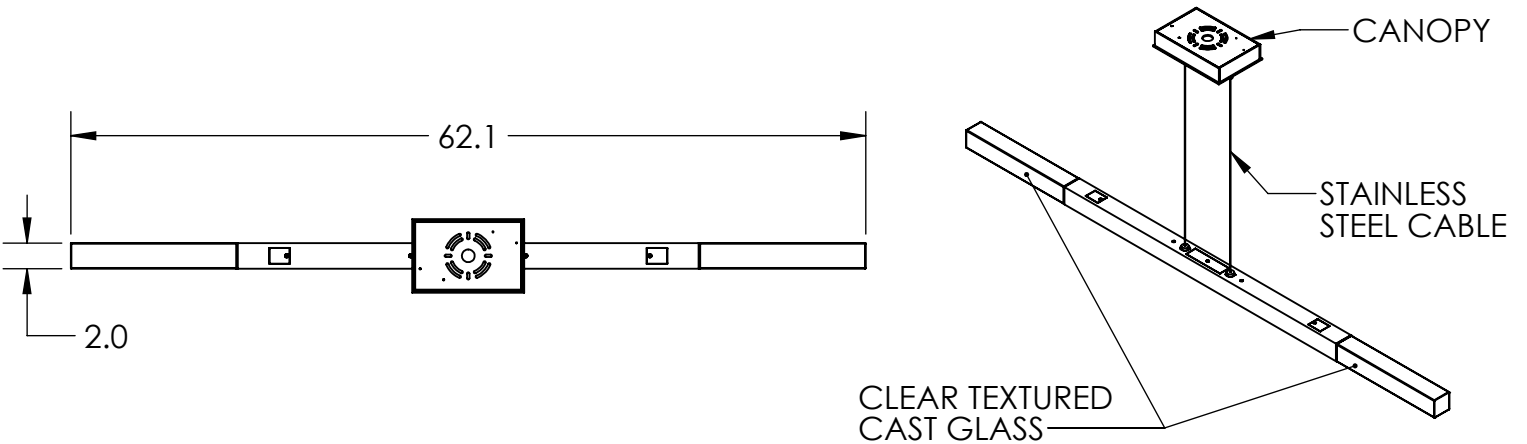

Collection: AXIS

Product #: PLB0060-62

All dimensions are shown in inches unless otherwise stated.
Visit hammertonstudio.com for product options.

8/17/2020 (A)

Mounting Packet: T	Weight(lbs.): 21	Electrical Type:LED	CCT:2700 K OR 3000 K
UL Location: DRY	Elec. Qty: 6	Wattage: 16	Voltage: 120
Finish: SEE WEB SITE FOR OPTIONS	Source Lumens:	Ambient:1080	Down:720
Top Diffuser: N/A	Dimmable: Forward/Reverse Phase to 1%		
Bottom Diffuser: Frosted Acrylic	CRI: 93+	Power Factor: >0.9	

All Hammerton fixtures are handcrafted by artisans. Subtle imperfections reflect the mark of the artisan and should be expected in any handcrafted product. Dimensions may vary up to 7/8".

© Copyright 2020. All rights in design, detail or invention of this drawing are reserved as the property of Hammerton. Any imitation or adaptation without written consent is strictly prohibited.