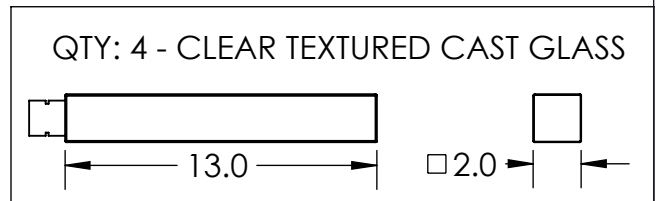

Collection: AXIS

Product #: PLB0060-50

All dimensions are shown in inches unless otherwise stated. Visit hammertonstudio.com for product options.

7/26/2022 (K)

Mounting Packet: X	Weight(lbs.): 40	Electrical Type: LED	CCT: 2700/3000 K
UL Location: DRY	Elec. Qty: 8	Wattage: 42	Voltage: 120
Finish: SEE WEB SITE FOR OPTIONS	Source Lumens: Ambient:1681	Down:1681	
Top Diffuser: CLOSED	Dimmable: Forward/Reverse Phase to 1%		
Bottom Diffuser: Frosted Acrylic	CRI: 93+	Power Factor: >0.9	

All fixtures created by Hammerton are handcrafted by artisans. Dimensions may vary up to 7/8".

© Copyright 2021. All rights in design, detail or invention of this drawing are reserved as the property of Hammerton. Any imitation or adaptation without written consent is strictly prohibited.