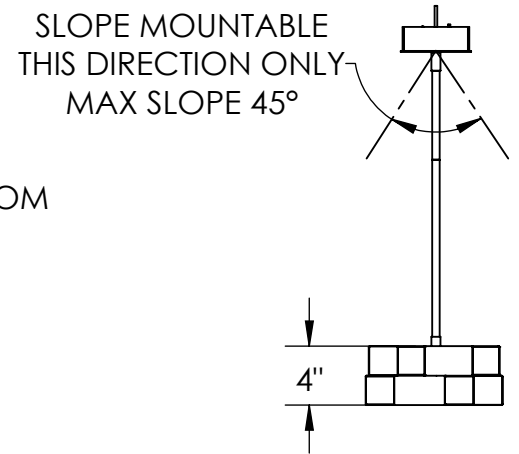

Collection: AXIS

Product #: PLB0060-50

All dimensions are shown in inches unless otherwise stated. Visit hammertonstudio.com for product options.

7/26/2022 (K)

Mounting Packet: X	Weight(lbs.): 40	Electrical Type: LED	CCT: 2700/3000 K
UL Location: DRY	Elec. Qty: 8	Wattage: 42	Voltage: 120
Finish: SEE WEB SITE FOR OPTIONS	Source Lumens: Ambient:1681	Down:1681	
Top Diffuser: CLOSED	Dimmable: Forward/Reverse Phase to 1%		
Bottom Diffuser: Frosted Acrylic	CRI: 93+	Power Factor: >0.9	

All fixtures created by Hammerton are handcrafted by artisans. Dimensions may vary up to 7/8".

© Copyright 2021. All rights in design, detail or invention of this drawing are reserved as the property of Hammerton. Any imitation or adaptation without written consent is strictly prohibited.