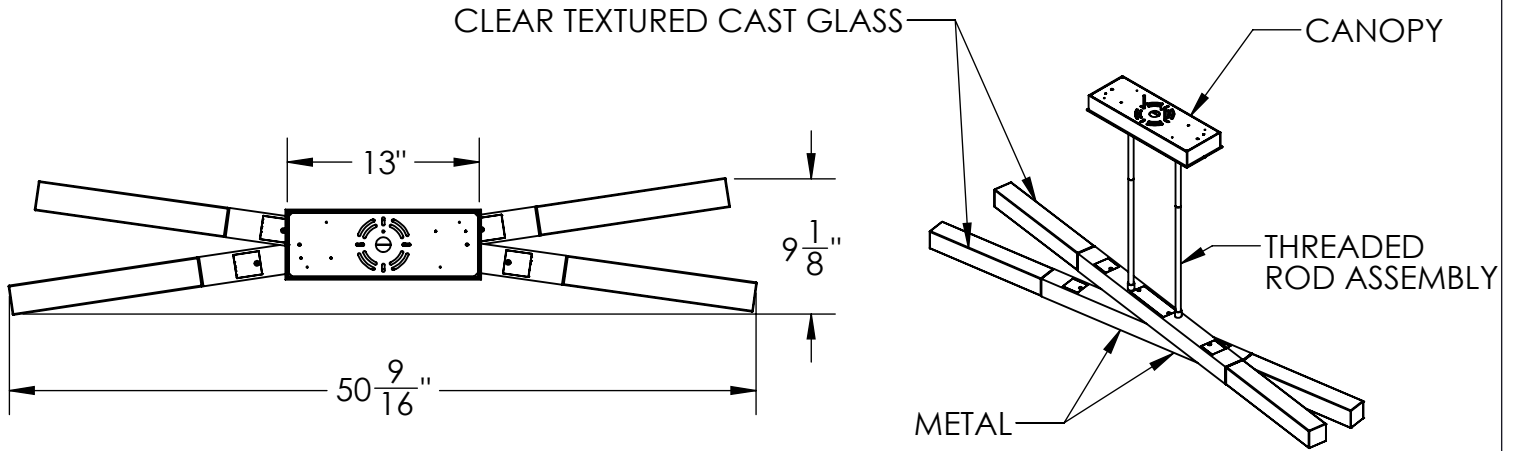

Collection: AXIS

Product #: PLB0060-50

All dimensions are shown in inches unless otherwise stated. Visit hammertonstudio.com for product options.

7/26/2022 (K)

Mounting Packet: X	Weight(lbs.): 40	Electrical Type: LED	CCT: 2700/3000 K
UL Location: DRY	Elec. Qty: 8	Wattage: 42	Voltage: 120
Finish: SEE WEB SITE FOR OPTIONS	Source Lumens: Ambient:1681	Down:1681	
Top Diffuser: CLOSED	Dimmable: Forward/Reverse Phase to 1%		
Bottom Diffuser: Frosted Acrylic	CRI: 93+	Power Factor: >0.9	

All fixtures created by Hammerton are handcrafted by artisans. Dimensions may vary up to 7/8".

© Copyright 2021. All rights in design, detail or invention of this drawing are reserved as the property of Hammerton. Any imitation or adaptation without written consent is strictly prohibited.