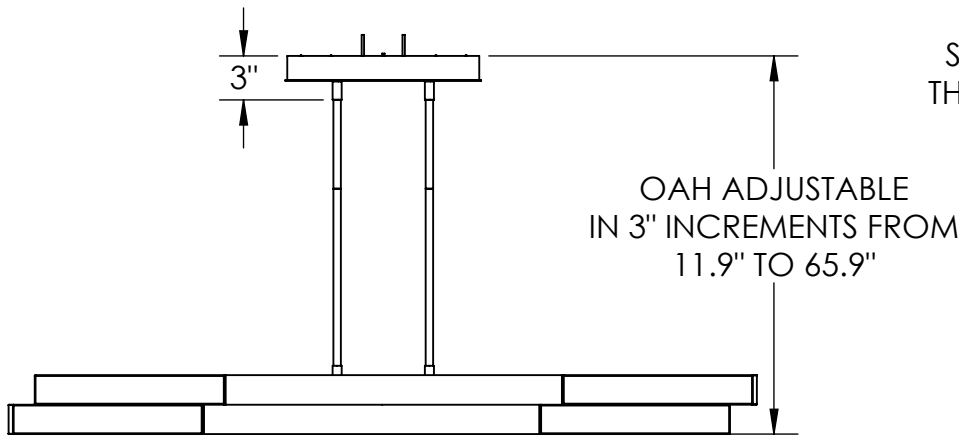

Collection: AXIS

Product #: PLB0060-50

All dimensions are shown in inches unless otherwise stated. Visit hammertonstudio.com for product options.

7/26/2022 (K)

Mounting Packet: X	Weight(lbs.): 40	Electrical Type: LED	CCT: 2700/3000 K
UL Location: DRY	Elec. Qty: 8	Wattage: 42	Voltage: 120
Finish: SEE WEB SITE FOR OPTIONS	Source Lumens: Ambient:1681	Down:1681	
Top Diffuser: CLOSED	Dimmable: Forward/Reverse Phase to 1%		
Bottom Diffuser: Frosted Acrylic	CRI: 93+	Power Factor: >0.9	

All fixtures created by Hammerton are handcrafted by artisans. Dimensions may vary up to 7/8".

© Copyright 2021. All rights in design, detail or invention of this drawing are reserved as the property of Hammerton. Any imitation or adaptation without written consent is strictly prohibited.