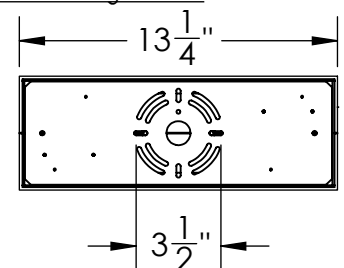

Canopy Mounting Detail

MOUNTS DIRECTLY TO J-BOX