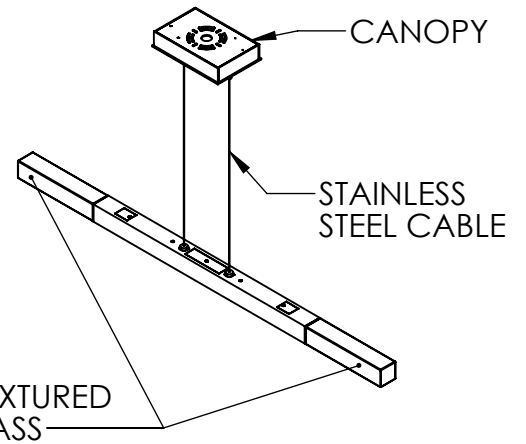

Collection: AXIS

Product #: PLB0060-48

All dimensions are shown in inches unless otherwise stated. Visit hammeronstudio.com for product options.

8/17/2020 (A)

Mounting Packet: T	Weight(lbs.): 17	Electrical Type:LED	CCT:2700 K OR 3000 K
UL Location: DRY	Elec. Qty: 6	Wattage: 16	Voltage: 120
Finish: SEE WEB SITE FOR OPTIONS	Source Lumens:	Ambient:1080	Down:720
Top Diffuser: N/A	Dimmable: Forward/Reverse Phase to 1%		
Bottom Diffuser: Frosted Acrylic	CRI: 93+	Power Factor: >0.9	

Canopy Mounting Detail

MOUNTS DIRECTLY TO J-BOX