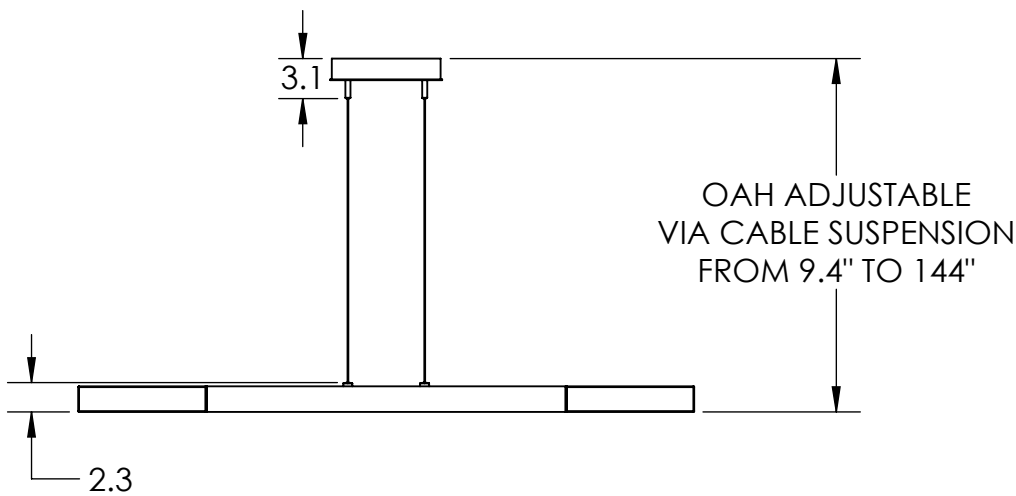

Collection: AXIS

Product #: PLB0060-48

All dimensions are shown in inches unless otherwise stated. Visit hammeronstudio.com for product options.

8/17/2020 (A)

Mounting Packet: T	Weight(lbs.): 17	Electrical Type:LED	CCT:2700 K OR 3000 K
UL Location: DRY	Elec. Qty: 6	Wattage: 16	Voltage: 120
Finish: SEE WEB SITE FOR OPTIONS	Source Lumens:	Ambient:1080	Down:720
Top Diffuser: N/A	Dimmable: Forward/Reverse Phase to 1%		
Bottom Diffuser: Frosted Acrylic	CRI: 93+	Power Factor: >0.9	

Canopy Mounting Detail

MOUNTS DIRECTLY TO J-BOX