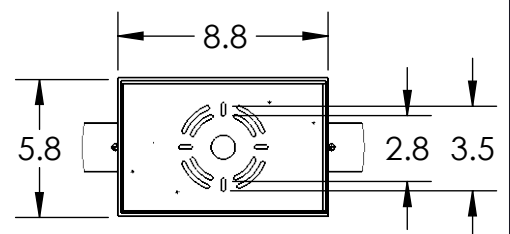

Collection: AXIS

Product #: PLB0060-48

All dimensions are shown in inches unless otherwise stated. Visit hammeronstudio.com for product options.

8/17/2020 (A)

Mounting Packet: T	Weight(lbs.): 17	Electrical Type:LED	CCT:2700 K OR 3000 K
UL Location: DRY	Elec. Qty: 6	Wattage: 16	Voltage: 120
Finish: SEE WEB SITE FOR OPTIONS	Source Lumens:	Ambient:1080	Down:720
Top Diffuser: N/A	Dimmable: Forward/Reverse Phase to 1%		
Bottom Diffuser: Frosted Acrylic	CRI: 93+	Power Factor: >0.9	

Canopy Mounting Detail

MOUNTS DIRECTLY TO J-BOX