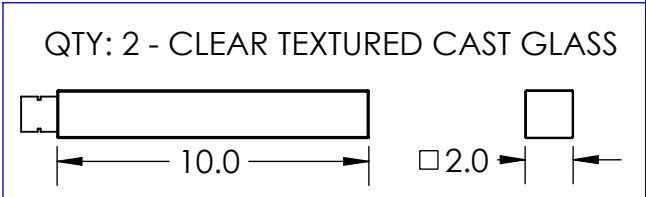

Collection: AXIS

Product #: PLB0060-48

All dimensions are shown in inches unless otherwise stated. Visit hammeronstudio.com for product options.

8/17/2020 (A)

Mounting Packet: T	Weight(lbs.): 17	Electrical Type:LED	CCT:2700 K OR 3000 K
UL Location: DRY	Elec. Qty: 6	Wattage: 16	Voltage: 120
Finish: SEE WEB SITE FOR OPTIONS	Source Lumens:	Ambient:1080	Down:720
Top Diffuser: N/A	Dimmable: Forward/Reverse Phase to 1%		
Bottom Diffuser: Frosted Acrylic	CRI: 93+	Power Factor: >0.9	

Canopy Mounting Detail

MOUNTS DIRECTLY TO J-BOX