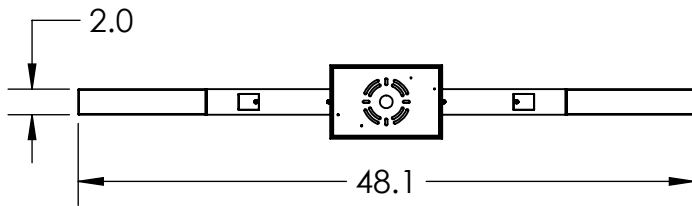

Collection: AXIS

Product #: PLB0060-48

All dimensions are shown in inches unless otherwise stated. Visit hammeronstudio.com for product options.

8/17/2020 (A)

Mounting Packet: T	Weight(lbs.): 17	Electrical Type:LED	CCT:2700 K OR 3000 K
UL Location: DRY	Elec. Qty: 6	Wattage: 16	Voltage: 120
Finish: SEE WEB SITE FOR OPTIONS	Source Lumens:	Ambient:1080	Down:720
Top Diffuser: N/A	Dimmable: Forward/Reverse Phase to 1%		
Bottom Diffuser: Frosted Acrylic	CRI: 93+	Power Factor: >0.9	

Canopy Mounting Detail

MOUNTS DIRECTLY TO J-BOX