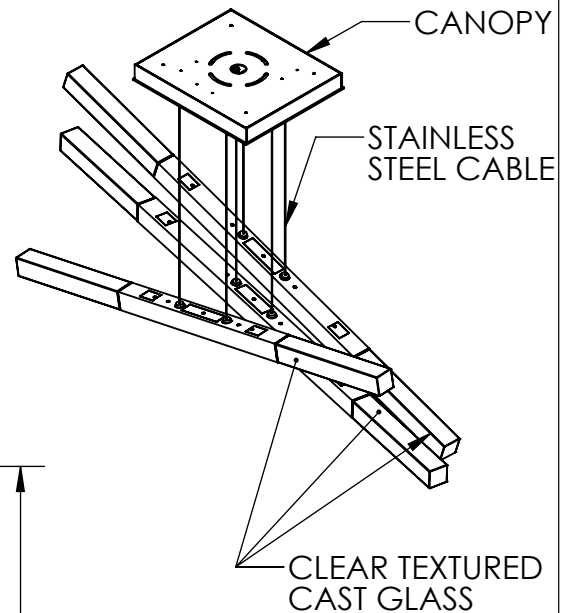

Collection: AXIS

Product #: PLB0060-3T

QTY: 6 - CLEAR TEXTURED CAST GLASS

All dimensions are shown in inches unless otherwise stated. Visit [hammertonstudio.com](http://hammertonstudio.com) for product options.

8/17/2020 (A)

Mounting Packet: R	Weight(lbs.): 63	Electrical Type:LED	CCT:2700 K OR 3000 K
UL Location: DRY	Elec. Qty: 18	Wattage: 48	Voltage: 120
Finish: SEE WEB SITE FOR OPTIONS	Source Lumens: Ambient:3240	Down:2160	
Top Diffuser: N/A	Dimmable: Forward/Reverse Phase to 1%		
Bottom Diffuser: Frosted Acrylic	CRI: 93+	Power Factor: >0.9	
All Hammerton fixtures are handcrafted by artisans. Subtle imperfections reflect the mark of the artisan and should be expected in any handcrafted product. Dimensions may vary up to 7/8".			
© Copyright 2020. All rights in design, detail or invention of this drawing are reserved as the property of Hammerton. Any imitation or adaptation without written consent is strictly prohibited.			
Hammerton Inc. 217 Wright Brothers Dr. Salt Lake City, UT 84116 (801)973-8095			

### Canopy Mounting Detail

MOUNTS TO J-BOX AND CEILING