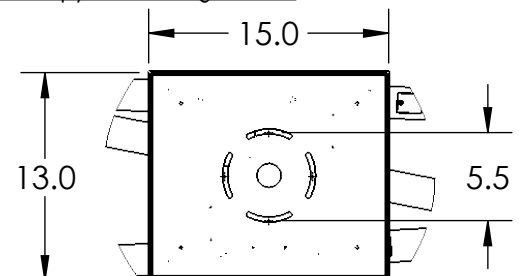

Canopy Mounting Detail

MOUNTS TO J-BOX AND CEILING