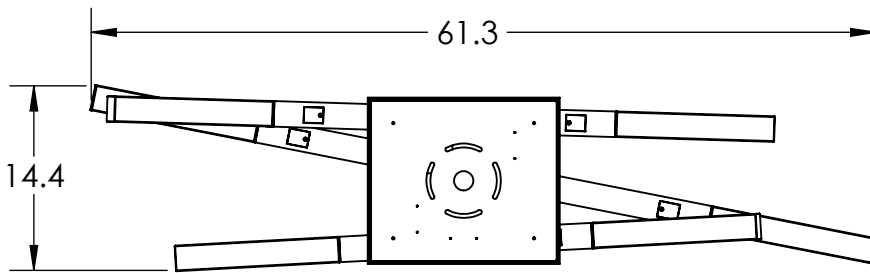

Collection: AXIS

Product #: PLB0060-3T

QTY: 6 - CLEAR TEXTURED CAST GLASS

All dimensions are shown in inches unless otherwise stated. Visit [hammertonstudio.com](http://hammertonstudio.com) for product options.

8/17/2020 (A)

Mounting Packet: R	Weight(lbs.): 63	Electrical Type:LED	CCT:2700 K OR 3000 K
UL Location: DRY	Elec. Qty: 18	Wattage: 48	Voltage: 120
Finish: SEE WEB SITE FOR OPTIONS	Source Lumens: Ambient:3240	Down:2160	
Top Diffuser: N/A	Dimmable: Forward/Reverse Phase to 1%		
Bottom Diffuser: Frosted Acrylic	CRI: 93+	Power Factor: >0.9	
All Hammerton fixtures are handcrafted by artisans. Subtle imperfections reflect the mark of the artisan and should be expected in any handcrafted product. Dimensions may vary up to 7/8".			
© Copyright 2020. All rights in design, detail or invention of this drawing are reserved as the property of Hammerton. Any imitation or adaptation without written consent is strictly prohibited.			
Hammerton Inc. 217 Wright Brothers Dr. Salt Lake City, UT 84116 (801)973-8095			

### Canopy Mounting Detail

MOUNTS TO J-BOX AND CEILING