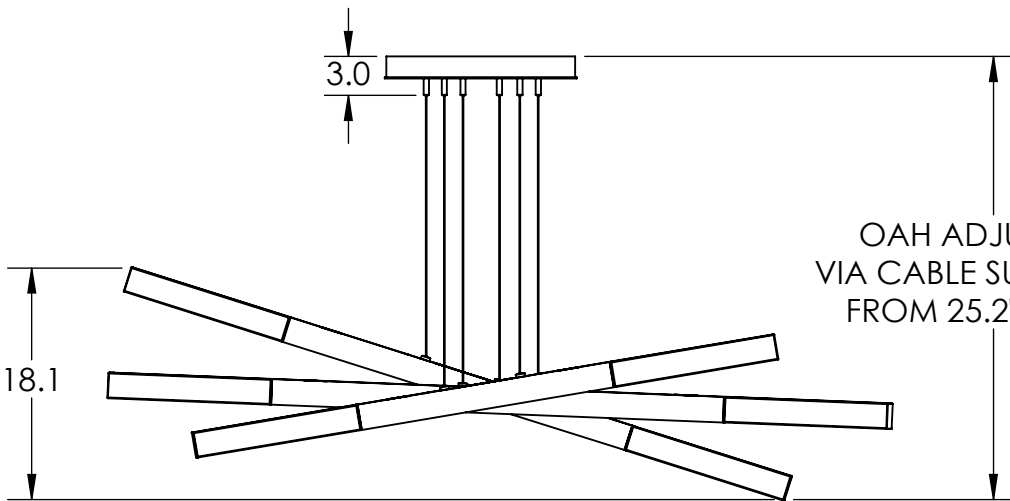

Collection: AXIS

Product #: PLB0060-3T

QTY: 6 - CLEAR TEXTURED CAST GLASS

All dimensions are shown in inches unless otherwise stated. Visit [hammertonstudio.com](http://hammertonstudio.com) for product options.

8/17/2020 (A)

Mounting Packet: R	Weight(lbs.): 63	Electrical Type:LED	CCT:2700 K OR 3000 K
UL Location: DRY	Elec. Qty: 18	Wattage: 48	Voltage: 120
Finish: SEE WEB SITE FOR OPTIONS	Source Lumens: Ambient:3240	Down:2160	
Top Diffuser: N/A	Dimmable: Forward/Reverse Phase to 1%		
Bottom Diffuser: Frosted Acrylic	CRI: 93+	Power Factor: >0.9	
All Hammerton fixtures are handcrafted by artisans. Subtle imperfections reflect the mark of the artisan and should be expected in any handcrafted product. Dimensions may vary up to 7/8".			
© Copyright 2020. All rights in design, detail or invention of this drawing are reserved as the property of Hammerton. Any imitation or adaptation without written consent is strictly prohibited.			
Hammerton Inc. 217 Wright Brothers Dr. Salt Lake City, UT 84116 (801)973-8095			

### Canopy Mounting Detail

MOUNTS TO J-BOX AND CEILING