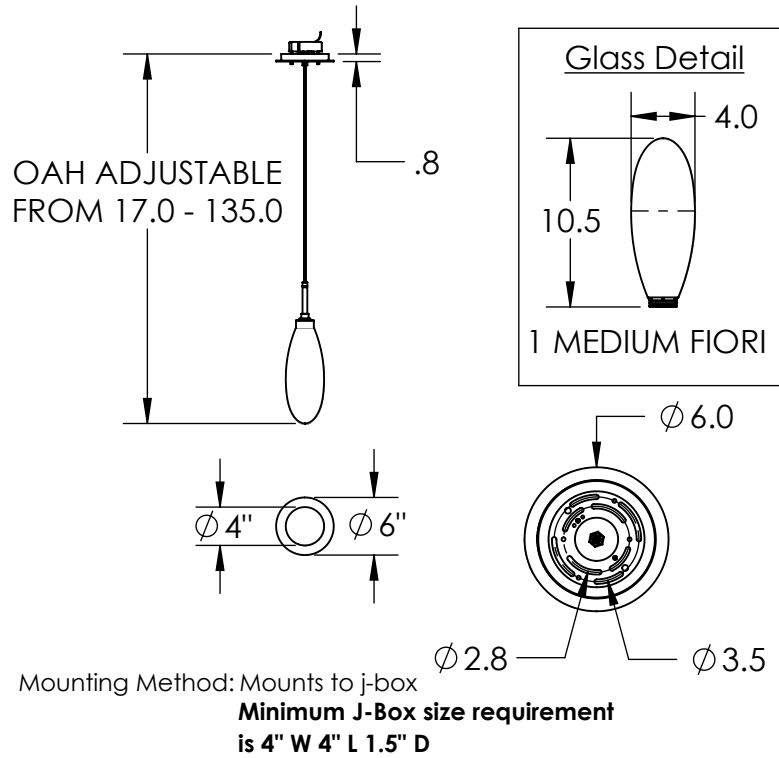

All dimensions are shown in inches unless otherwise stated.

**PRODUCT DESCRIPTION**

A lustrous white bud of artisan blown glass offers a playful reinterpretation of mid-century style in this elegant pendant light. Integrated LED light gives the glass a rich luster and opacity that's reminiscent of mid-century Italian art glass.

**PRODUCT SPECIFICATION**

- Construction: Aluminum Body, Blown Glass
- Finish Options: BS MB FB GB CS GP BB NB SN GM RB HB
- Glass Options: White Blown Glass
- Suspension Method: Ceiling Mount
- Weight(lbs.): 4LBS
- UL Rating: DRY
- Top Diffuser: N/A
- Bottom Diffuser: GLASS
- Light Source: LED
- Electrical Qty: 1
- Wattage (Watts): 5.2
- Voltage (Volts): 120 V
- Source Lumens: 340
- Dimming: Forward/Reverse Phase to 1%
- CCT: 3000K
- Driver Quantity & Location: 1, In J-Box
- CRI: 93+
- Power Factor: >0.9

\*Coastal Metallic options are available upon request, and required for installations located within 10 miles of the ocean.

SCAN FOR MORE INFORMATION

Notes:

**GENERAL NOTES:**

Visit [studio.hammerton.com](http://studio.hammerton.com) to read about our Lifetime Limited Warranty. This product may use mixed materials like steel and aluminum in its construction. Transparent finishes may vary between steel and aluminum. All Hammerton fixtures are handcrafted by artisans. Subtle imperfections reflect the mark of the artisan and should be expected in any handcrafted product. Dimensions may vary up to 7/8".