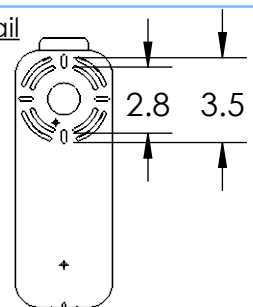

Collection: ASTER

Product #: IDB0062-22

All dimensions are shown in inches unless otherwise stated.  
Visit [hammertonstudio.com](http://hammertonstudio.com) for product options and specifications.

Bulbs Not Included

8/18/2020 (A)

Mounting Packet: N	Electrical Type: INCANDESCENT
Approximate lbs.: 8	Bulb Qty: 1    Bulb Type: A
Finish: SEE WEB SITE FOR OPTIONS	Wattage: 40                      Voltage: 120
Top Diffuser: N/A	Socket Type: MEDIUM, E26 BASE
Bottom Diffuser: OPEN	UL Location: DRY

Mounting Detail

MOUNTS DIRECTLY TO J-BOX

All Hammerton fixtures are handcrafted by artisans. Subtle imperfections reflect the mark of the artisan and should be expected in any handcrafted product. Dimensions may vary up to 7/8".