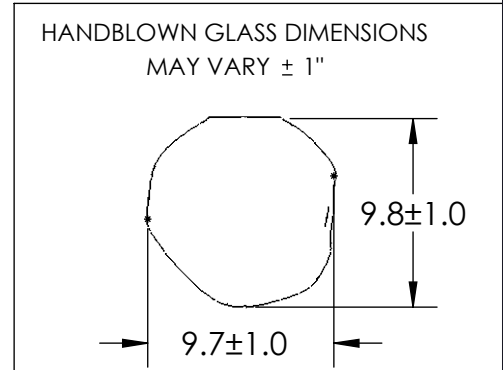

Collection: ASTER

Product #: IDB0062-22

All dimensions are shown in inches unless otherwise stated.  
Visit [hammertonstudio.com](http://hammertonstudio.com) for product options and specifications.

Bulbs Not Included

8/18/2020 (A)

Mounting Packet: N	Electrical Type: INCANDESCENT
Approximate lbs.: 8	Bulb Qty: 1    Bulb Type: A
Finish: SEE WEB SITE FOR OPTIONS	Wattage: 40                      Voltage: 120
Top Diffuser: N/A	Socket Type: MEDIUM, E26 BASE
Bottom Diffuser: OPEN	UL Location: DRY

Mounting Detail

MOUNTS DIRECTLY TO J-BOX

All Hammerton fixtures are handcrafted by artisans. Subtle imperfections reflect the mark of the artisan and should be expected in any handcrafted product. Dimensions may vary up to 7/8".