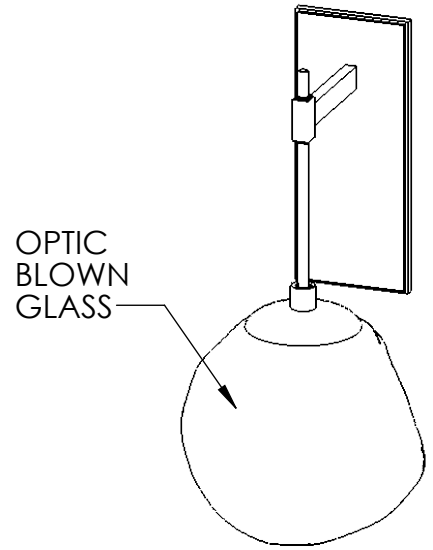

Collection: ASTER

Product #: IDB0062-22

All dimensions are shown in inches unless otherwise stated.  
Visit [hammertonstudio.com](http://hammertonstudio.com) for product options and specifications.

Bulbs Not Included

8/18/2020 (A)

Mounting Packet: N	Electrical Type: INCANDESCENT
Approximate lbs.: 8	Bulb Qty: 1    Bulb Type: A
Finish: SEE WEB SITE FOR OPTIONS	Wattage: 40                      Voltage: 120
Top Diffuser: N/A	Socket Type: MEDIUM, E26 BASE
Bottom Diffuser: OPEN	UL Location: DRY

Mounting Detail

MOUNTS DIRECTLY TO J-BOX

All Hammerton fixtures are handcrafted by artisans. Subtle imperfections reflect the mark of the artisan and should be expected in any handcrafted product. Dimensions may vary up to 7/8".