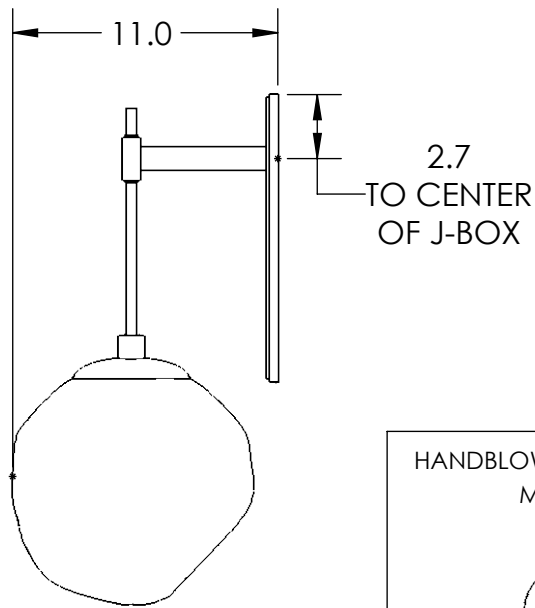

Collection: ASTER

Product #: IDB0062-22

All dimensions are shown in inches unless otherwise stated.  
Visit [hammertonstudio.com](http://hammertonstudio.com) for product options and specifications.

Bulbs Not Included

8/18/2020 (A)

Mounting Packet: N	Electrical Type: INCANDESCENT
Approximate lbs.: 8	Bulb Qty: 1    Bulb Type: A
Finish: SEE WEB SITE FOR OPTIONS	Wattage: 40                      Voltage: 120
Top Diffuser: N/A	Socket Type: MEDIUM, E26 BASE
Bottom Diffuser: OPEN	UL Location: DRY

Mounting Detail

MOUNTS DIRECTLY TO J-BOX

All Hammerton fixtures are handcrafted by artisans. Subtle imperfections reflect the mark of the artisan and should be expected in any handcrafted product. Dimensions may vary up to 7/8".