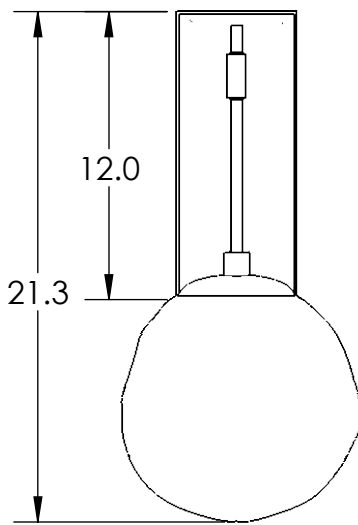

Collection: ASTER

Product #: IDB0062-22

All dimensions are shown in inches unless otherwise stated.  
Visit [hammertonstudio.com](http://hammertonstudio.com) for product options and specifications.

Bulbs Not Included

8/18/2020 (A)

Mounting Packet: N	Electrical Type: INCANDESCENT
Approximate lbs.: 8	Bulb Qty: 1    Bulb Type: A
Finish: SEE WEB SITE FOR OPTIONS	Wattage: 40                      Voltage: 120
Top Diffuser: N/A	Socket Type: MEDIUM, E26 BASE
Bottom Diffuser: OPEN	UL Location: DRY

Mounting Detail

MOUNTS DIRECTLY TO J-BOX

All Hammerton fixtures are handcrafted by artisans. Subtle imperfections reflect the mark of the artisan and should be expected in any handcrafted product. Dimensions may vary up to 7/8".