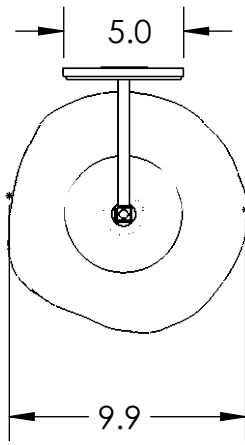

Collection: ASTER

Product #: IDB0062-22

All dimensions are shown in inches unless otherwise stated.  
Visit [hammertonstudio.com](http://hammertonstudio.com) for product options and specifications.

Bulbs Not Included

8/18/2020 (A)

Mounting Packet: N	Electrical Type: INCANDESCENT
Approximate lbs.: 8	Bulb Qty: 1    Bulb Type: A
Finish: SEE WEB SITE FOR OPTIONS	Wattage: 40                      Voltage: 120
Top Diffuser: N/A	Socket Type: MEDIUM, E26 BASE
Bottom Diffuser: OPEN	UL Location: DRY

Mounting Detail

MOUNTS DIRECTLY TO J-BOX

All Hammerton fixtures are handcrafted by artisans. Subtle imperfections reflect the mark of the artisan and should be expected in any handcrafted product. Dimensions may vary up to 7/8".