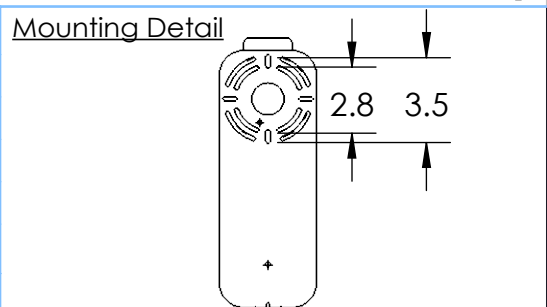

Collection: TERRA

Product #: IDB0047-22

All dimensions are shown in inches unless otherwise stated.
Visit hammertonstudio.com for product options and specifications.

Bulbs Not Included 8/28/2020 (A)

Mounting Packet: N	Electrical Type: INCANDESCENT
Approximate lbs.: 8	Bulb Qty: 1 Bulb Type: A
Finish: SEE WEB SITE FOR OPTIONS	Wattage: 40 Voltage: 120
Top Diffuser: N/A	Socket Type: MEDIUM, E26 BASE
Bottom Diffuser: OPEN	UL Location: DRY

All Hammerton fixtures are handcrafted by artisans. Subtle imperfections reflect the mark of the artisan and should be expected in any handcrafted product. Dimensions may vary up to 7/8".
© Copyright 2020. All rights in design, detail or invention of this drawing are reserved as the property of Hammerton. Any imitation or adaptation without written consent is strictly prohibited.