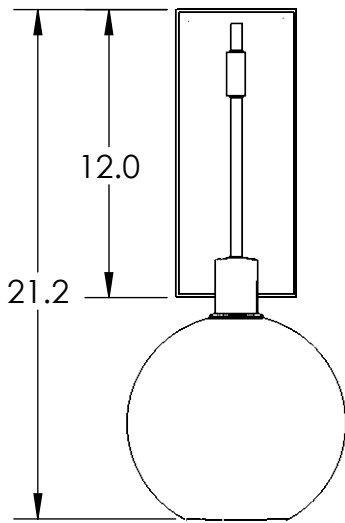

Collection: TERRA

Product #: IDB0047-22

All dimensions are shown in inches unless otherwise stated.
Visit hammertonstudio.com for product options and specifications.

Bulbs Not Included 8/28/2020 (A)

Mounting Packet: N	Electrical Type: INCANDESCENT
Approximate lbs.: 8	Bulb Qty: 1 Bulb Type: A
Finish: SEE WEB SITE FOR OPTIONS	Wattage: 40 Voltage: 120
Top Diffuser: N/A	Socket Type: MEDIUM, E26 BASE
Bottom Diffuser: OPEN	UL Location: DRY

All Hammerton fixtures are handcrafted by artisans. Subtle imperfections reflect the mark of the artisan and should be expected in any handcrafted product. Dimensions may vary up to 7/8".
© Copyright 2020. All rights in design, detail or invention of this drawing are reserved as the property of Hammerton. Any imitation or adaptation without written consent is strictly prohibited.