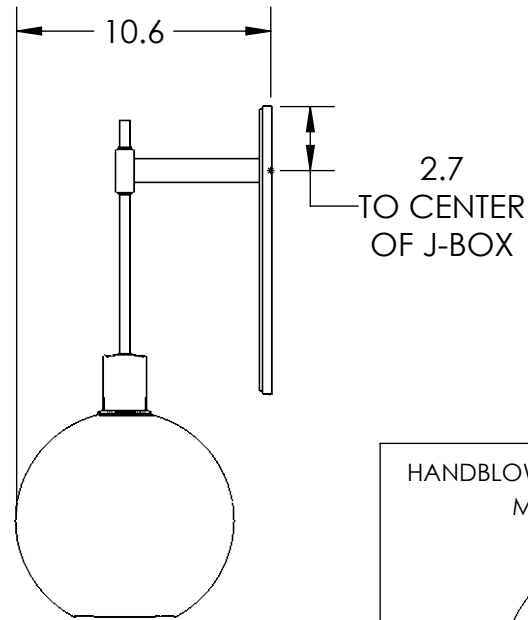

Collection: TERRA

Product #: IDB0047-22

All dimensions are shown in inches unless otherwise stated.
Visit hammertonstudio.com for product options and specifications.

Bulbs Not Included 8/28/2020 (A)

Mounting Packet: N	Electrical Type: INCANDESCENT
Approximate lbs.: 8	Bulb Qty: 1 Bulb Type: A
Finish: SEE WEB SITE FOR OPTIONS	Wattage: 40 Voltage: 120
Top Diffuser: N/A	Socket Type: MEDIUM, E26 BASE
Bottom Diffuser: OPEN	UL Location: DRY

All Hammerton fixtures are handcrafted by artisans. Subtle imperfections reflect the mark of the artisan and should be expected in any handcrafted product. Dimensions may vary up to 7/8".
© Copyright 2020. All rights in design, detail or invention of this drawing are reserved as the property of Hammerton. Any imitation or adaptation without written consent is strictly prohibited.

MOUNTS DIRECTLY TO J-BOX