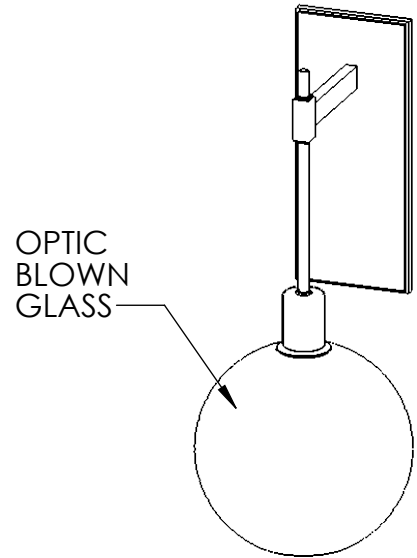

Collection: TERRA

Product #: IDB0047-22

All dimensions are shown in inches unless otherwise stated.
Visit hammertonstudio.com for product options and specifications.

Bulbs Not Included 8/28/2020 (A)

Mounting Packet: N	Electrical Type: INCANDESCENT
Approximate lbs.: 8	Bulb Qty: 1 Bulb Type: A
Finish: SEE WEB SITE FOR OPTIONS	Wattage: 40 Voltage: 120
Top Diffuser: N/A	Socket Type: MEDIUM, E26 BASE
Bottom Diffuser: OPEN	UL Location: DRY

All Hammerton fixtures are handcrafted by artisans. Subtle imperfections reflect the mark of the artisan and should be expected in any handcrafted product. Dimensions may vary up to 7/8".
© Copyright 2020. All rights in design, detail or invention of this drawing are reserved as the property of Hammerton. Any imitation or adaptation without written consent is strictly prohibited.