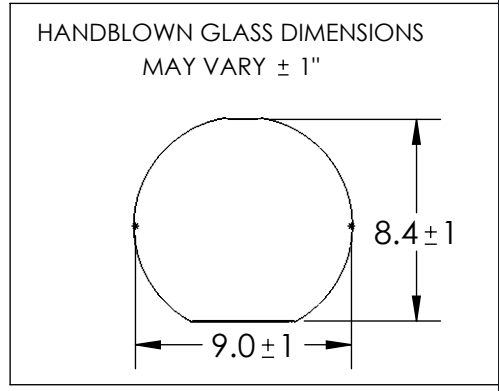

Collection: TERRA

Product #: IDB0047-22

All dimensions are shown in inches unless otherwise stated.
Visit hammertonstudio.com for product options and specifications.

Bulbs Not Included 8/28/2020 (A)

Mounting Packet: N	Electrical Type: INCANDESCENT
Approximate lbs.: 8	Bulb Qty: 1 Bulb Type: A
Finish: SEE WEB SITE FOR OPTIONS	Wattage: 40 Voltage: 120
Top Diffuser: N/A	Socket Type: MEDIUM, E26 BASE
Bottom Diffuser: OPEN	UL Location: DRY

All Hammerton fixtures are handcrafted by artisans. Subtle imperfections reflect the mark of the artisan and should be expected in any handcrafted product. Dimensions may vary up to 7/8".
© Copyright 2020. All rights in design, detail or invention of this drawing are reserved as the property of Hammerton. Any imitation or adaptation without written consent is strictly prohibited.