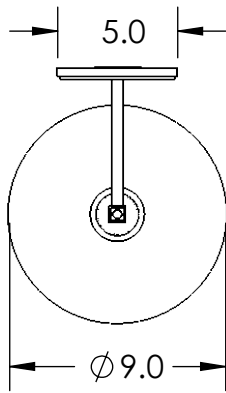

Collection: TERRA

Product #: IDB0047-22

All dimensions are shown in inches unless otherwise stated.
Visit hammertonstudio.com for product options and specifications.

Bulbs Not Included 8/28/2020 (A)

Mounting Packet: N	Electrical Type: INCANDESCENT
Approximate lbs.: 8	Bulb Qty: 1 Bulb Type: A
Finish: SEE WEB SITE FOR OPTIONS	Wattage: 40 Voltage: 120
Top Diffuser: N/A	Socket Type: MEDIUM, E26 BASE
Bottom Diffuser: OPEN	UL Location: DRY

All Hammerton fixtures are handcrafted by artisans. Subtle imperfections reflect the mark of the artisan and should be expected in any handcrafted product. Dimensions may vary up to 7/8".
© Copyright 2020. All rights in design, detail or invention of this drawing are reserved as the property of Hammerton. Any imitation or adaptation without written consent is strictly prohibited.