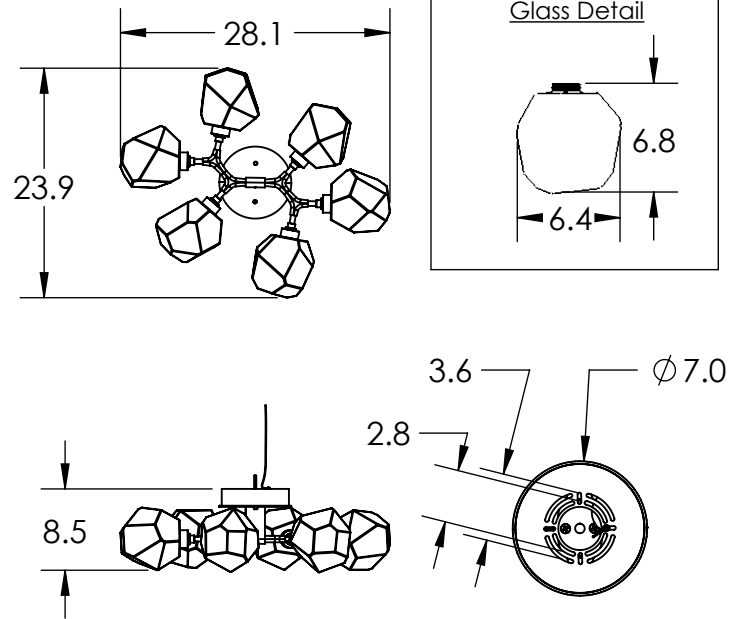

All dimensions are shown in inches unless otherwise stated.

Mounting Method: J-Box Ceiling Mount

**PRODUCT DESCRIPTION**

An eye-catching ceiling solution, this versatile branch-style flush mount features six 'Gem' artisan blown glass shades with a metal canopy. Integrated LED light illuminates each glass shade without the distraction of a filament bulb. Offered in four glass colors and eight finishes. Choose 2700K or 3000K CCT integrated LED.

**PRODUCT SPECIFICATION**

Construction: Aluminum Body, Blown Glass

Finish Options: 

FB	GB	GM*	HB*	MB	BS	RB*	SN*
----	----	-----	-----	----	----	-----	-----

Glass Options: 

SG	CS	BG	AG
----	----	----	----

Suspension Method: Ceiling Mount

Weight(lbs.): 27LBS

UL Rating: DRY

Top Diffuser: Closed Glass

Bottom Diffuser: Closed Glass

Light Source: DC LED

Electrical Qty: 6

Wattage (Watts):16

Voltage (Volts): 120 V

All Hammerton fixtures are handcrafted by artisans. Subtle imperfections reflect the mark of the artisan and should be expected in any handcrafted product. Dimensions may vary up to 7/8".

Rev (A)12/27/2021