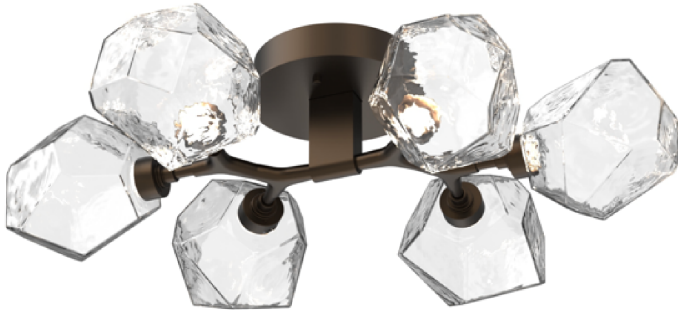

All dimensions are shown in inches unless otherwise stated.

Mounting Method: J-Box Ceiling Mount

**PRODUCT DESCRIPTION**

An eye-catching ceiling solution, this versatile branch-style flush mount features six 'Gem' artisan blown glass shades with a metal canopy. Integrated LED light illuminates each glass shade without the distraction of a filament bulb. Offered in four glass colors and eight finishes. Choose 2700K or 3000K CCT integrated LED.

**PRODUCT SPECIFICATION**

Construction: Aluminum Body, Blown Glass

Finish Options: 

FB	GB	GM*	HB*	MB	BS	RB*	SN*
----	----	-----	-----	----	----	-----	-----

Glass Options: 

SG	CS	BG	AG
----	----	----	----

Suspension Method: Ceiling Mount

Weight(lbs.): 27LBS

UL Rating: DRY

Top Diffuser: Closed Glass

Bottom Diffuser: Closed Glass

Light Source: DC LED

Electrical Qty: 6

Wattage (Watts):16

Voltage (Volts): 120 V