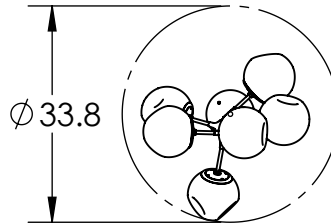

Mounting Detail

Mounts to J-Box

INNER CAST GLASS DIFFUSER OPTIONS

PRODUCT DESCRIPTION

A modern reinterpretation of the classic blown glass shade, the organic-inspired Nebula Luna 6 Piece Modern Vine replaces the traditional filament bulb with LED-illuminated artisan cast glass diffusers in a choice of three styles. Includes 93+ CRI integrated LED and a choice of three diffuser styles. Available only with Luna blown glass and integrated LED lamping.

PRODUCT SPECIFICATION

Construction: Aluminum Branches, Steel Suspension, Blown Glass

Finish Options:

BS	MB	FB	GB	CS	GP	BB	NB
----	----	----	----	----	----	----	----

Glass Options:

A	B	C	S
---	---	---	---

Suspension Method: Ceiling Mount

Weight (lbs.): 34

UL Rating: Indoor/Dry

Top Diffuser: Blown Glass

Bottom Diffuser: Blown Glass

Light Source: LED

Electrical Qty: 6

Wattage (Watts): 16

Voltage (Volts): 120