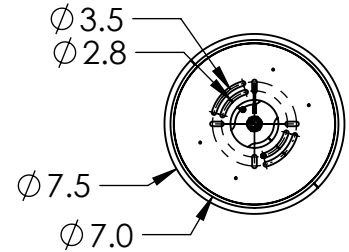

Mounting Detail

Mounts to J-Box

INNER CAST GLASS DIFFUSER OPTIONS

PRODUCT DESCRIPTION

A modern reinterpretation of the classic blown glass shade, the organic-inspired Nebula Luna 6 Piece Modern Vine replaces the traditional filament bulb with LED-illuminated artisan cast glass diffusers in a choice of three styles. Includes 93+ CRI integrated LED and a choice of three diffuser styles. Available only with Luna blown glass and integrated LED lamping.

PRODUCT SPECIFICATION

Construction: Aluminum Branches, Steel Suspension, Blown Glass

Finish Options:

BS	MB	FB	GB	CS	GP	BB	NB

Glass Options:

A	B	C	S

Suspension Method: Ceiling Mount

Weight (lbs.): 34

UL Rating: Indoor/Dry

Top Diffuser: Blown Glass

Bottom Diffuser: Blown Glass

Light Source: LED

Electrical Qty: 6

Wattage (Watts): 16

Voltage (Volts): 120

Source Lumens: 1399

Dimming: Forward/Reverse Phase to 1%

CCT: 2700k or 3000K

Driver Quantity & Location: 1, in Canopy

CRI: 93+

Power Factor: >0.9

SCAN FOR MORE INFORMATION

GENERAL NOTES:

All dimensions are shown in inches unless otherwise stated. Visit studio.hammerton.com to read about our Lifetime Limited Warranty. This product may use mixed materials like steel and aluminum in its construction. Transparent finishes may vary between steel and aluminum. Hammerton products are made by artisans, not machines. A close inspection may reveal subtle variations and imperfections in glass, metal and other handcrafted materials that reflect the mark of the maker. They should be expected and celebrated.