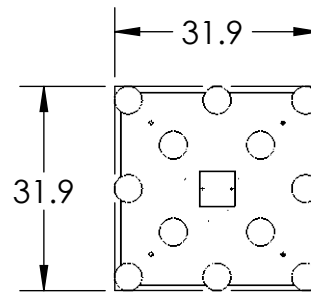

All dimensions are shown in inches unless otherwise stated.

PRODUCT DESCRIPTION

Lustrous white buds of artisan blown glass offer a playful reinterpretation of mid-century style in this 12-light pendant chandelier with a square canopy. Integrated LED light gives the glass a rich luster and opacity that's reminiscent of mid-century Italian art glass.

Mounting Method: Mounts to building structure

PRODUCT SPECIFICATION

Construction: Steel Canopy, Cloth Cord, Blown Glass

Finish Options: BS MB FB GB CS GP BB NB SN GM RB HB

Glass Options: White Glass

Suspension Method: Ceiling Mount

Weight(lbs.): 76

UL Rating: DRY

Top Diffuser: N/A

Bottom Diffuser: CLOSED GLASS

Light Source: LED

Electrical Qty: 12

Wattage (Watts):63

Voltage (Volts): 120

All Hammerton fixtures are handcrafted by artisans. Subtle imperfections reflect the mark of the artisan and should be expected in any handcrafted product. Dimensions may vary up to 7/8".

Rev © 9/27/2022