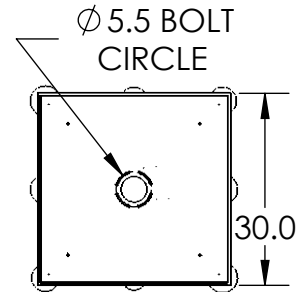

All dimensions are shown in inches unless otherwise stated.

PRODUCT DESCRIPTION

Lustrous white buds of artisan blown glass offer a playful reinterpretation of mid-century style in this 12-light pendant chandelier with a square canopy. Integrated LED light gives the glass a rich luster and opacity that's reminiscent of mid-century Italian art glass.

Mounting Method: Mounts to building structure

PRODUCT SPECIFICATION

Construction: Steel Canopy, Cloth Cord, Blown Glass

Finish Options: BS MB FB GB CS GP BB NB SN GM RB HB

Glass Options: White Glass

Suspension Method: Ceiling Mount

Weight(lbs.): 76

UL Rating: DRY

Top Diffuser: N/A

Bottom Diffuser: CLOSED GLASS

Light Source: LED

Electrical Qty: 12

Wattage (Watts):63

Voltage (Volts): 120

All Hammerton fixtures are handcrafted by artisans. Subtle imperfections reflect the mark of the artisan and should be expected in any handcrafted product. Dimensions may vary up to 7/8".

Rev © 9/27/2022