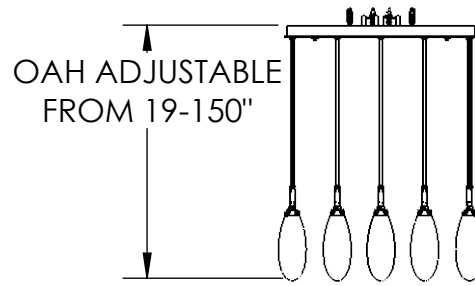

All dimensions are shown in inches unless otherwise stated.

PRODUCT DESCRIPTION

Lustrous white buds of artisan blown glass offer a playful reinterpretation of mid-century style in this 12-light pendant chandelier with a square canopy. Integrated LED light gives the glass a rich luster and opacity that's reminiscent of mid-century Italian art glass.

Mounting Method: Mounts to building structure

PRODUCT SPECIFICATION

Construction: Steel Canopy, Cloth Cord, Blown Glass

Finish Options: BS MB FB GB CS GP BB NB SN GM RB HB

Glass Options: White Glass

Suspension Method: Ceiling Mount

Weight(lbs.): 76

UL Rating: DRY

Top Diffuser: N/A

Bottom Diffuser: CLOSED GLASS

Light Source: LED

Electrical Qty: 12

Wattage (Watts):63

Voltage (Volts): 120

All Hammerton fixtures are handcrafted by artisans. Subtle imperfections reflect the mark of the artisan and should be expected in any handcrafted product. Dimensions may vary up to 7/8".

Rev © 9/27/2022