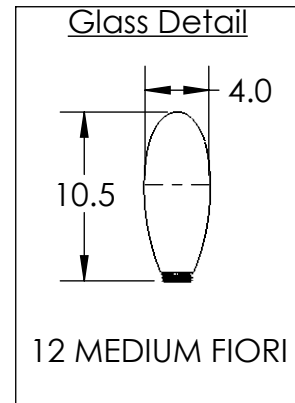

All dimensions are shown in inches unless otherwise stated.

PRODUCT DESCRIPTION

Lustrous white buds of artisan blown glass offer a playful reinterpretation of mid-century style in this 12-light pendant chandelier with a square canopy. Integrated LED light gives the glass a rich luster and opacity that's reminiscent of mid-century Italian art glass.

Weight(lbs.): 76

UL Rating: DRY

Top Diffuser: N/A

Bottom Diffuser: CLOSED GLASS

Light Source: LED

Electrical Qty: 12

Wattage (Watts):63

Voltage (Volts): 120

All Hammerton fixtures are handcrafted by artisans. Subtle imperfections reflect the mark of the artisan and should be expected in any handcrafted product. Dimensions may vary up to 7/8".

Rev © 9/27/2022