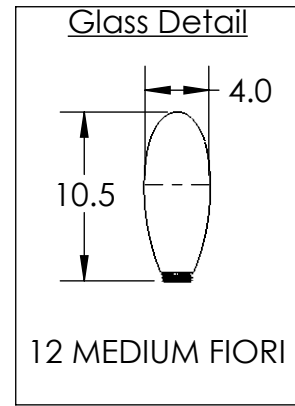

All dimensions are shown in inches unless otherwise stated.

Mounting Method: Mounts directly to J-Box

PRODUCT DESCRIPTION

Lustrous white buds of artisan blown glass offer a playful reinterpretation of mid-century style in this 34" diameter starburst chandelier. Integrated LED light gives the glass a rich luster and opacity that's reminiscent of mid-century Italian art glass.

PRODUCT SPECIFICATION

Construction: Steel Body, Steel Rods, Blown Glass

Finish Options: BS MB FB GB CS GP BB NB SN GM RB HB

Glass Options: White Glass

Suspension Method: Ceiling Mount

Weight(lbs.): 48

UL Rating: Indoor/Dry

Top Diffuser: Closed Glass

Bottom Diffuser: Closed Glass

Light Source: LED

Electrical Qty: 12

Wattage (Watts):21

Voltage (Volts): 120

Source Lumens: 1565

Dimming: Forward/Reverse Phase to 1%

All Hammerton fixtures are handcrafted by artisans. Subtle imperfections reflect the mark of the artisan and should be expected in any handcrafted product. Dimensions may vary up to 7/8".

Rev © 9/27/2022