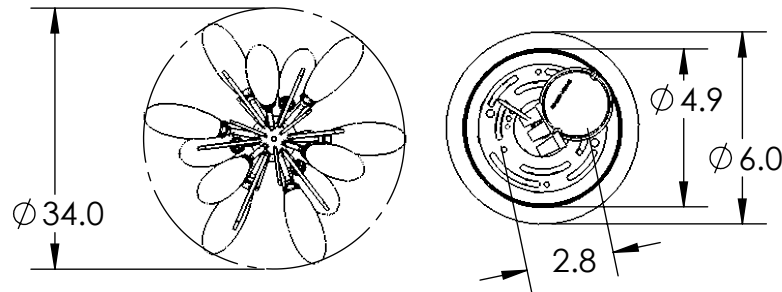

All dimensions are shown in inches unless otherwise stated.

Mounting Method: Mounts directly to J-Box

PRODUCT DESCRIPTION

Lustrous white buds of artisan blown glass offer a playful reinterpretation of mid-century style in this 34" diameter starburst chandelier. Integrated LED light gives the glass a rich luster and opacity that's reminiscent of mid-century Italian art glass.

PRODUCT SPECIFICATION

Construction: Steel Body, Steel Rods, Blown Glass

Finish Options: BS MB FB GB CS GP BB NB SN GM RB HB

Glass Options: White Glass

Suspension Method: Ceiling Mount

Weight(lbs.): 48

UL Rating: Indoor/Dry

Top Diffuser: Closed Glass

Bottom Diffuser: Closed Glass

Light Source: LED

Electrical Qty: 12

Wattage (Watts):21

Voltage (Volts): 120

Source Lumens: 1565

Dimming: Forward/Reverse Phase to 1%

CCT: 2700/3000K

Driver Quantity & Location: 1, in Canopy

CRI: 93+

Power Factor: >0.9

*Translucent finish upgrade available for additional charge

SCAN FOR MORE INFORMATION

Notes:

GENERAL NOTES: