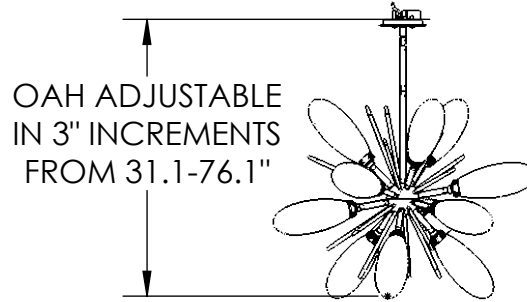

All dimensions are shown in inches unless otherwise stated.

Mounting Method: Mounts directly to J-Box

PRODUCT DESCRIPTION

Lustrous white buds of artisan blown glass offer a playful reinterpretation of mid-century style in this 34" diameter starburst chandelier. Integrated LED light gives the glass a rich luster and opacity that's reminiscent of mid-century Italian art glass.

PRODUCT SPECIFICATION

Construction: Steel Body, Steel Rods, Blown Glass

Finish Options: BS MB FB GB CS GP BB NB SN GM RB HB

Glass Options: White Glass

Suspension Method: Ceiling Mount

Weight(lbs.): 48

UL Rating: Indoor/Dry

Top Diffuser: Closed Glass

Bottom Diffuser: Closed Glass

Light Source: LED

Electrical Qty: 12

Wattage (Watts):21

Voltage (Volts): 120

Source Lumens: 1565

Dimming: Forward/Reverse Phase to 1%