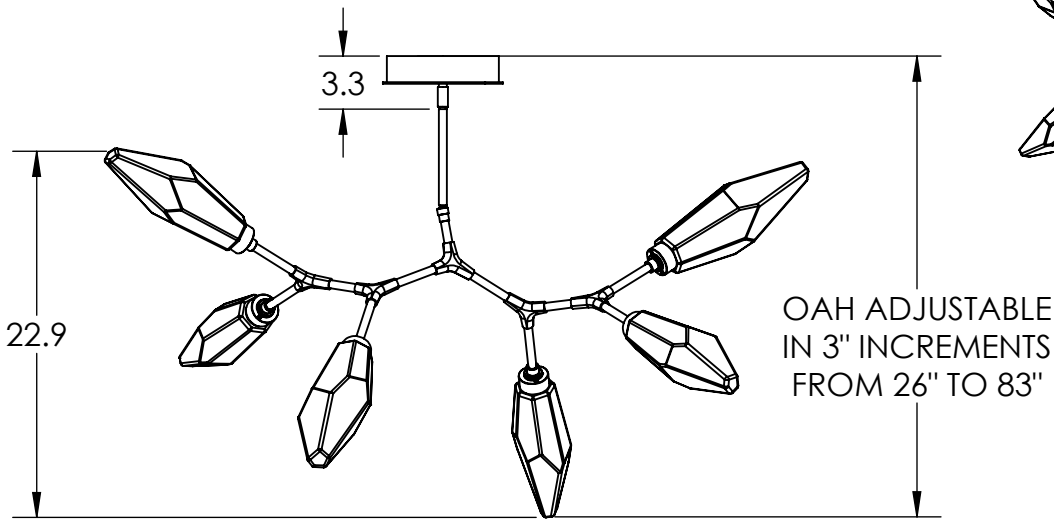

Collection: ROCK CRYSTAL

Product #: PLB0050-BA

HANDBLOWN GLASS ROCK CRYSTAL

**DIMENSIONS OF FIXTURE MAY VARY
BASED ON POSITION
OF BRANCH ARMS**

All dimensions are shown in inches unless otherwise stated.
Visit hammertonstudio.com for product options.

6/25/2019 (B)

Mounting Packet: Y	Weight(lbs.): 23	Electrical Type: LED	CCT: 2700 K
UL Location: DRY	Elec. Qty: 6	Wattage: 16	Voltage: 120
Finish: SEE WEB SITE FOR OPTIONS	Source Lumens:	Ambient:1080	Down:-----
Top Diffuser: CLOSED GLASS	Dimmable:	Forward/Reverse Phase To 1%	
Bottom Diffuser: CLOSED GLASS	CRI: 93+	Power Factor: >0.9	
All fixtures created by Hammerton are handcrafted by artisans. Dimensions may vary up to 7/8".			
© Copyright 2019. All rights in design, detail or invention of this drawing are reserved as the property of Hammerton. Any imitation or adaptation without written consent is strictly prohibited.			
Hammerton Inc. 217 Wright Brothers Dr. Salt Lake City, UT 84116 (801)973-8095			

Canopy Mounting Detail

MOUNTS DIRECTLY TO J-BOX