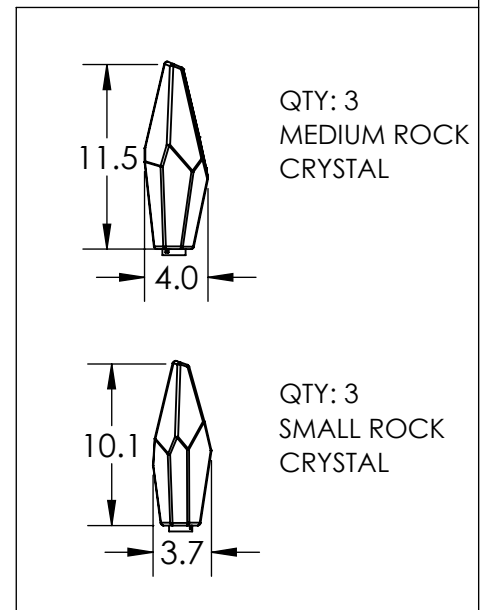

Collection: ROCK CRYSTAL

Product #: PLB0050-BA

HANDBLOWN GLASS ROCK CRYSTAL

**DIMENSIONS OF FIXTURE MAY VARY
BASED ON POSITION
OF BRANCH ARMS**

All dimensions are shown in inches unless otherwise stated.
Visit hammertonstudio.com for product options.

6/25/2019 (B)

Mounting Packet: Y	Weight(lbs.): 23	Electrical Type: LED	CCT: 2700 K
UL Location: DRY	Elec. Qty: 6	Wattage: 16	Voltage: 120
Finish: SEE WEB SITE FOR OPTIONS	Source Lumens:	Ambient:1080	Down:-----
Top Diffuser: CLOSED GLASS	Dimmable:	Forward/Reverse Phase To 1%	
Bottom Diffuser: CLOSED GLASS	CRI: 93+	Power Factor: >0.9	
All fixtures created by Hammerton are handcrafted by artisans. Dimensions may vary up to 7/8".			
© Copyright 2019. All rights in design, detail or invention of this drawing are reserved as the property of Hammerton. Any imitation or adaptation without written consent is strictly prohibited.			
Hammerton Inc. 217 Wright Brothers Dr. Salt Lake City, UT 84116 (801)973-8095			