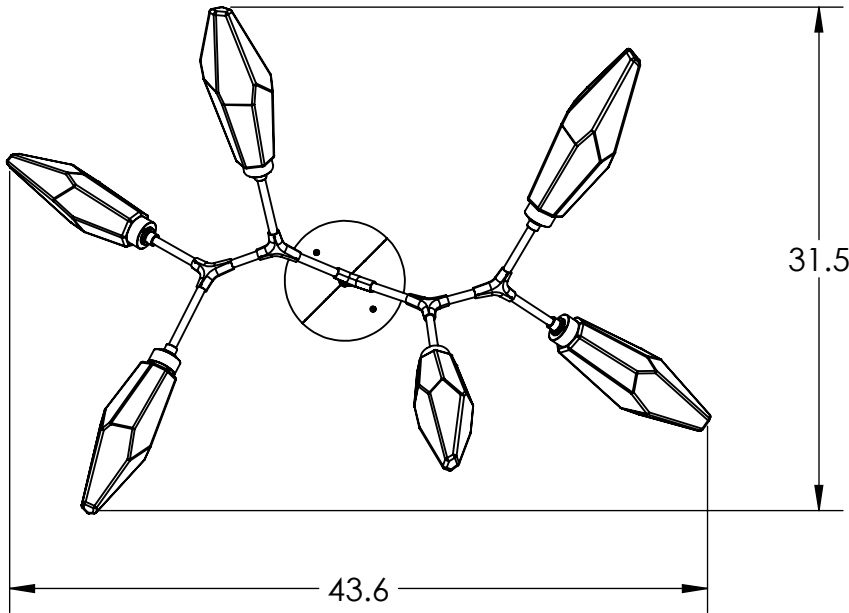

Collection: ROCK CRYSTAL

Product #: PLB0050-BA

HANDBLOWN GLASS ROCK CRYSTAL

**DIMENSIONS OF FIXTURE MAY VARY
BASED ON POSITION
OF BRANCH ARMS**

All dimensions are shown in inches unless otherwise stated.
Visit hammertonstudio.com for product options.

6/25/2019 (B)

Mounting Packet: Y	Weight(lbs.): 23	Electrical Type: LED	CCT: 2700 K
UL Location: DRY	Elec. Qty: 6	Wattage: 16	Voltage: 120
Finish: SEE WEB SITE FOR OPTIONS	Source Lumens:	Ambient:1080	Down:-----
Top Diffuser: CLOSED GLASS	Dimmable:	Forward/Reverse Phase To 1%	
Bottom Diffuser: CLOSED GLASS	CRI: 93+	Power Factor: >0.9	
All fixtures created by Hammerton are handcrafted by artisans. Dimensions may vary up to 7/8".			
© Copyright 2019. All rights in design, detail or invention of this drawing are reserved as the property of Hammerton. Any imitation or adaptation without written consent is strictly prohibited.			
Hammerton Inc. 217 Wright Brothers Dr. Salt Lake City, UT 84116 (801)973-8095			

Canopy Mounting Detail

MOUNTS DIRECTLY TO J-BOX