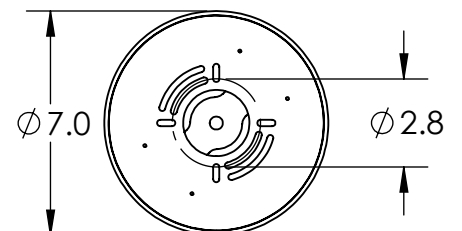

Canopy Mounting Detail

MOUNTS DIRECTLY TO J-BOX