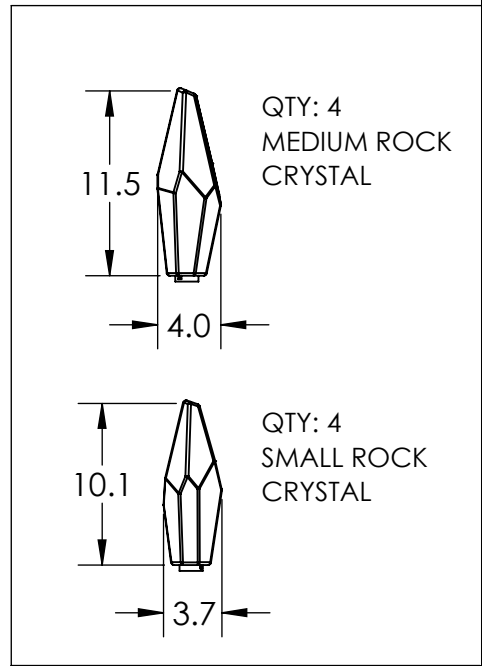

Collection: ROCK CRYSTAL

Product #: PLB0050-BB

**DIMENSIONS OF FIXTURE MAY VARY
BASED ON POSITION
OF BRANCH ARMS**

All dimensions are shown in inches unless otherwise stated.
Visit hammertonstudio.com for product options.

6/25/2019 (A)

Mounting Packet: Y	Weight(lbs.): 27	Electrical Type: LED	CCT: 2700 K
UL Location: DRY	Elec. Qty: 8	Wattage: 21	Voltage: 120
Finish: SEE WEB SITE FOR OPTIONS	Source Lumens:	Ambient: 1440	Down: -----
Top Diffuser: CLOSED GLASS	Dimmable:	Forward/Reverse Phase To 1%	
Bottom Diffuser: CLOSED GLASS	CRI: 93+	Power Factor: >0.9	
All fixtures created by Hammerton are handcrafted by artisans. Dimensions may vary up to 7/8".			
© Copyright 2019. All rights in design, detail or invention of this drawing are reserved as the property of Hammerton. Any imitation or adaptation without written consent is strictly prohibited.			
Hammerton Inc. 217 Wright Brothers Dr. Salt Lake City, UT 84116 (801)973-8095			