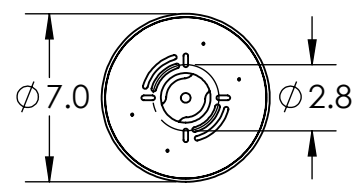

Canopy Mounting Detail

MOUNTS DIRECTLY TO J-BOX