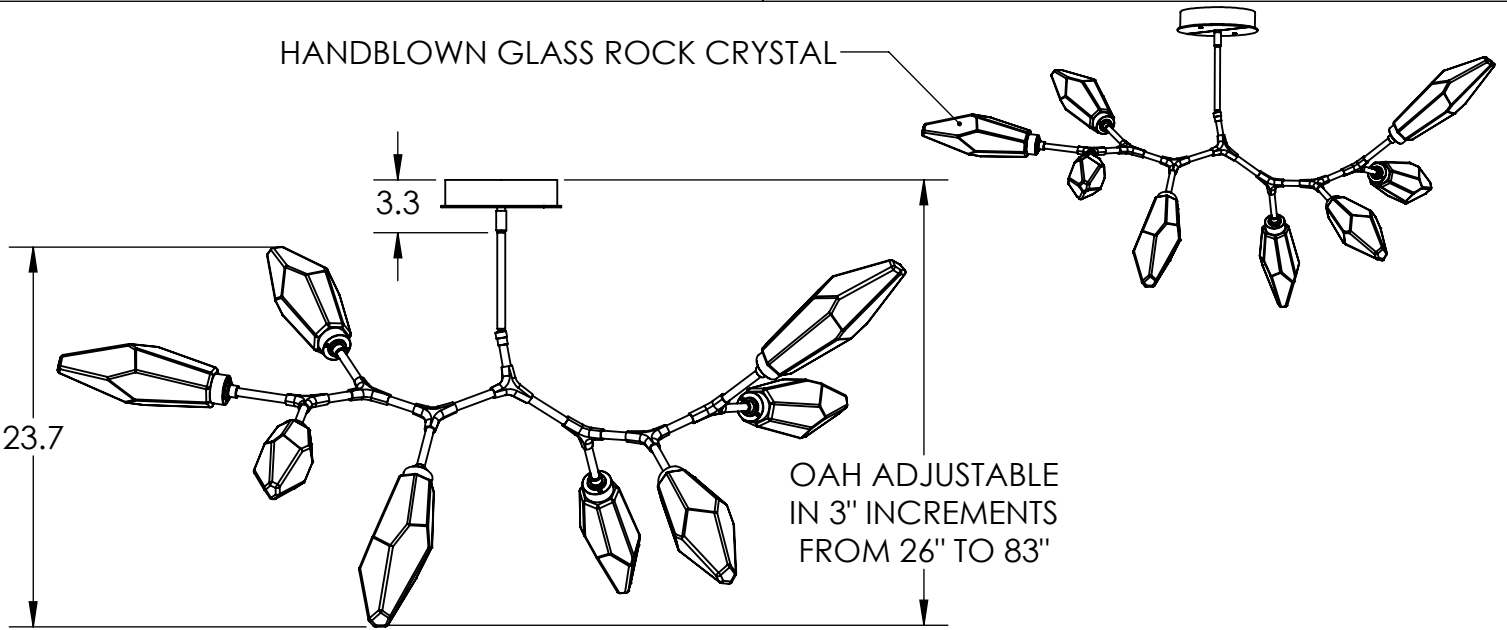

Collection: ROCK CRYSTAL

Product #: PLB0050-BB

**DIMENSIONS OF FIXTURE MAY VARY
BASED ON POSITION
OF BRANCH ARMS**

All dimensions are shown in inches unless otherwise stated.
Visit hammertonstudio.com for product options.

6/25/2019 (A)

Mounting Packet: Y	Weight(lbs.): 27	Electrical Type: LED	CCT: 2700 K
UL Location: DRY	Elec. Qty: 8	Wattage: 21	Voltage: 120
Finish: SEE WEB SITE FOR OPTIONS	Source Lumens:	Ambient: 1440	Down: -----
Top Diffuser: CLOSED GLASS	Dimmable:	Forward/Reverse Phase To 1%	
Bottom Diffuser: CLOSED GLASS	CRI: 93+	Power Factor: >0.9	
All fixtures created by Hammerton are handcrafted by artisans. Dimensions may vary up to 7/8".			
© Copyright 2019. All rights in design, detail or invention of this drawing are reserved as the property of Hammerton. Any imitation or adaptation without written consent is strictly prohibited.			
Hammerton Inc. 217 Wright Brothers Dr. Salt Lake City, UT 84116 (801)973-8095			

Canopy Mounting Detail

MOUNTS DIRECTLY TO J-BOX