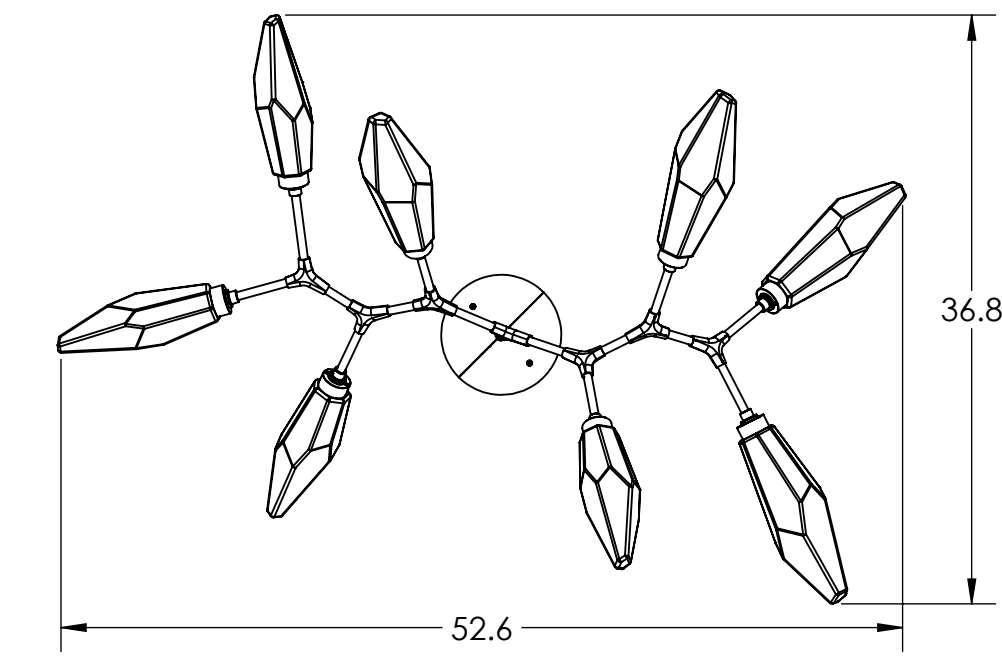

Collection: ROCK CRYSTAL

Product #: PLB0050-BB

**DIMENSIONS OF FIXTURE MAY VARY
BASED ON POSITION
OF BRANCH ARMS**

All dimensions are shown in inches unless otherwise stated.
Visit hammertonstudio.com for product options.

6/25/2019 (A)

Mounting Packet: Y	Weight(lbs.): 27	Electrical Type: LED	CCT: 2700 K
UL Location: DRY	Elec. Qty: 8	Wattage: 21	Voltage: 120
Finish: SEE WEB SITE FOR OPTIONS	Source Lumens:	Ambient: 1440	Down: -----
Top Diffuser: CLOSED GLASS	Dimmable:	Forward/Reverse Phase To 1%	
Bottom Diffuser: CLOSED GLASS	CRI: 93+	Power Factor: >0.9	
All fixtures created by Hammerton are handcrafted by artisans. Dimensions may vary up to 7/8".			
© Copyright 2019. All rights in design, detail or invention of this drawing are reserved as the property of Hammerton. Any imitation or adaptation without written consent is strictly prohibited.			
Hammerton Inc. 217 Wright Brothers Dr. Salt Lake City, UT 84116 (801)973-8095			

Canopy Mounting Detail

MOUNTS DIRECTLY TO J-BOX